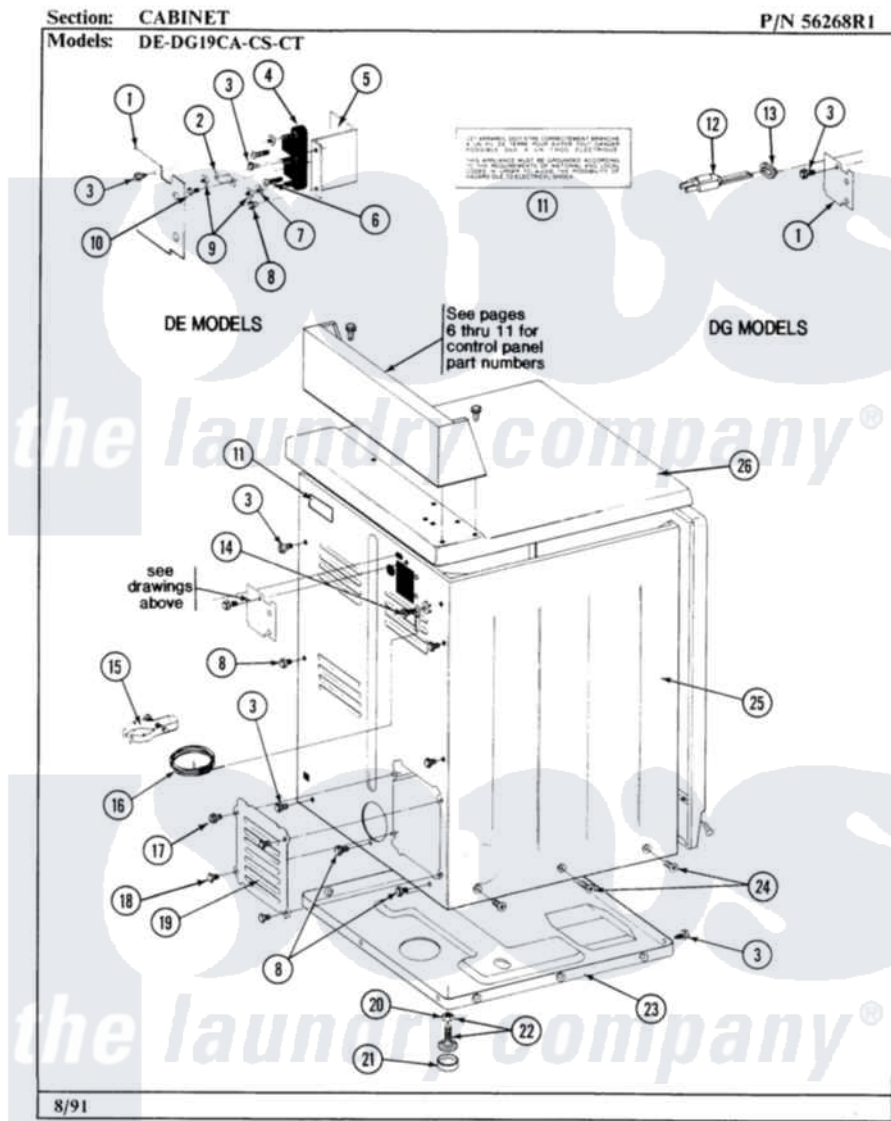

Maytag DG31CT 02 - REAR VIEW

4

Maytag Commercial Maytag DG31CT Dryer Parts Parts Diagram 02 - REAR VIEW
Click on the part number to view part

Item	Original Part Number	Replaced By	Status	Part Description
001	Y052749	62739		Nut, Lock
002	NLA		Not Available	LEVELING LEG
003	Y330080		Not Available	SPIDER & SHAFT ASSEMBLY
004	331026	90767		Screw, 8A X 3/8 HeX Washer Head Tapping
005	331032	61002031		Screw, Handle
006	NLA		Not Available	WIRE NUT (6 USED)
007	331048		Not Available	COVER FOR BLOWER IMPELLER
008	331053			Damper
009	331054			Grease Fitting - Pulley Pin
010	NLA		Not Available	HINGE PIN FOR DAMPER
011	NLA		Not Available	GAS SUPPLY LINE-28 1/2 INCH
012	NLA		Not Available	DRUM ROD
013	NLA		Not Available	SHIELD FOR MOTOR
014	NLA		Not Available	SUPPORT FOR REAR

014	NLA	Not Available	COVER-LEFT
015	NLA	Not Available	RIB, TUMBLER (ONLY)
016	NLA	Not Available	BACK GUARD
017	911852	486009	Lockwasher