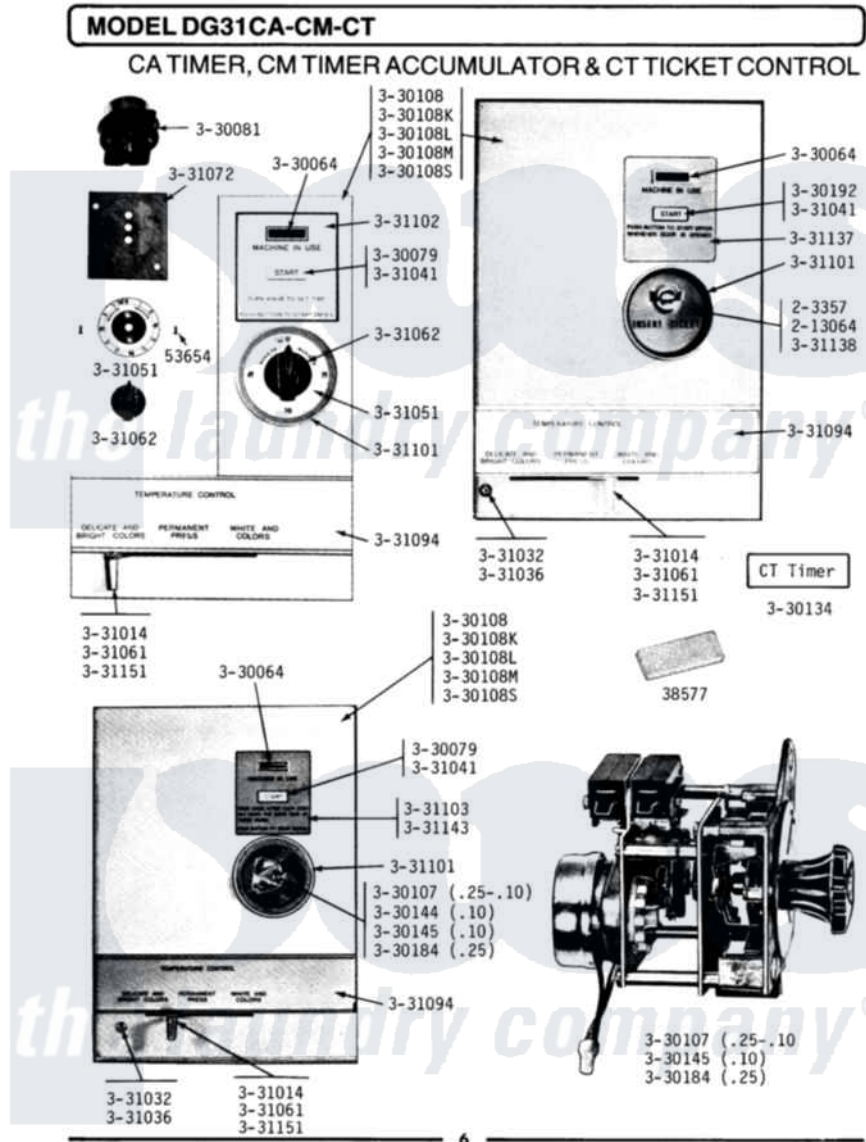

Maytag DG31CT 03 - TIMER ACCUMULATORS & TICKET CONTROL

Maytag Commercial Maytag DG31CT Dryer Parts Parts Diagram 03 - TIMER ACCUMULATORS & TICKET CONTROL
Click on the part number to view part

Item	Original Part Number	Replaced By	Status	Part Description
001	NLA		Not Available	TOOL TO ADJUST TIMING SWITC
002	NLA		Not Available	SCREW, No.5-40 X 3/8
003	NLA		Not Available	PALNUT
004	NLA		Not Available	FRONT PLATE F/TICKET CONTRO
005	Y330064			Pilot Light
006	Y330079		Not Available	SWITCH, PUSH-TO-START
007	330081			Timer - CA 60 Minutes
008	NLA		Not Available	TIMER ACCUMULATOR - CM
009	NLA		Not Available	FRONT PANEL-WHITE
010	330108L		Not Available	FRONT PANEL-ALMOND
011	330108M		Not Available	FRONT PANEL-HARVEST WHEAT
012	NLA		Not Available	TIMER W/KNOB AND PIN
013	NLA		Not Available	MOUNTING PLATE (ACCUMULATOR)
014	Y330145		Not Available	CONTA ACCUMULATOR

014	1330143	Not Available	ASSEMBLY
015	330184		Timer Accumulator-25
016	Y330192	Not Available	SWITCH, PUSH TO START
017	331014	8281196	Screw
018	331032	61002031	Screw, Handle
019	331036		Washer-Front Panel Screws
020	331041		Button-Push-To-Start Switch
021	NLA	Not Available	TIMER DIAL - CA 60 MINUTES
022	331061		Knob For Temperature Contro
023	NLA	Not Available	KNOB FOR TIMER
024	NLA	Not Available	MOUNTING PLATE FOR TIMER
025	NLA	Not Available	TRIM BAR FOR UPPER PANEL
026	331101	Not Available	BEZEL FOR TIMER-ACCUMULATOR
027	NLA	Not Available	INSTRUCTION PLATE (CA)
028	NLA	Not Available	INSTRUCTION PLATE - CM
029	NLA	Not Available	INSTRUCTION PLATE-CT
030	NLA	Not Available	MOUNTING PLATE-TICKET CONT
031	NLA	Not Available	INSTRUCT LABEL - SINGLE COI
032	331151		Lever-Temperature Control