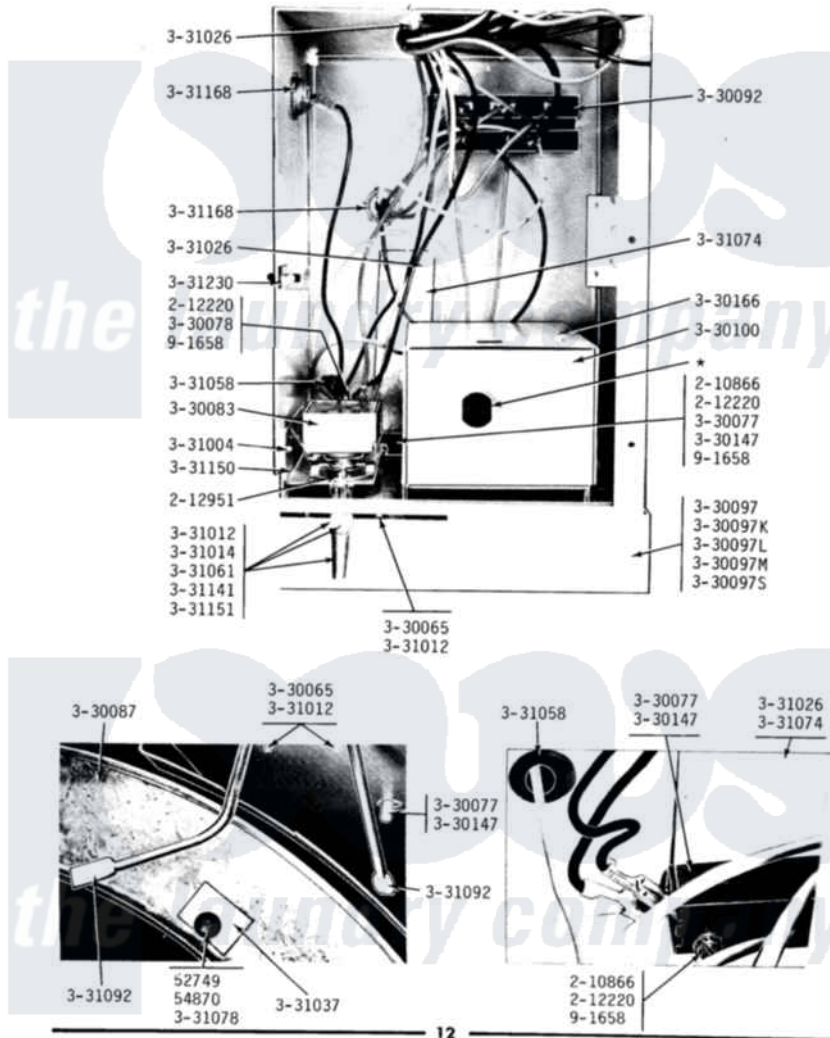

# Maytag DG31CT 05 - DOOR SWTCH, TEMP CNTRL, TERMINAL BLOCK

## MODEL DG31CA-CM-CT

### DOOR SWITCH, TEMPERATURE CONTROL & TERMINAL BLOCK

12

#### Maytag Commercial Maytag DG31CT Dryer Parts Parts Diagram 05 - DOOR SWTCH, TEMP CNTRL, TERMINAL BLOCK

Click on the part number to view part

Item	Original Part Number	Replaced By	Status	Part Description
001	Y052749	<a href="#">62739</a>		Nut, Lock
002	NLA		Not Available	LOCK WASHER, 3/8 X 1/16
003	<a href="#">210866</a>			Nut, Twin Speed
004	212220	<a href="#">213501</a>		Screw, No.6-20 X 1-1/8 Inch
005	<a href="#">212951</a>			Screw, No.6-32 X 1/4 Inch
006	NLA		Not Available	CLIP - ACTUATOR TO CABINET
007	Y330083		Not Available	CONTROL, TEMPERATURE
008	<a href="#">Y330087</a>			Drum Assembly Complete
009	<a href="#">Y330092</a>			Terminal Block
010	NLA		Not Available	FRONT PANEL-WHITE
011	NLA		Not Available	FRONT PANEL-ALMOND
012	NLA		Not Available	FRONT PANEL-HARVEST WHEAT
013	Y330100		Not Available	COIN BOX ASSEMBLY
014	<a href="#">Y330147</a>			Part Not Used