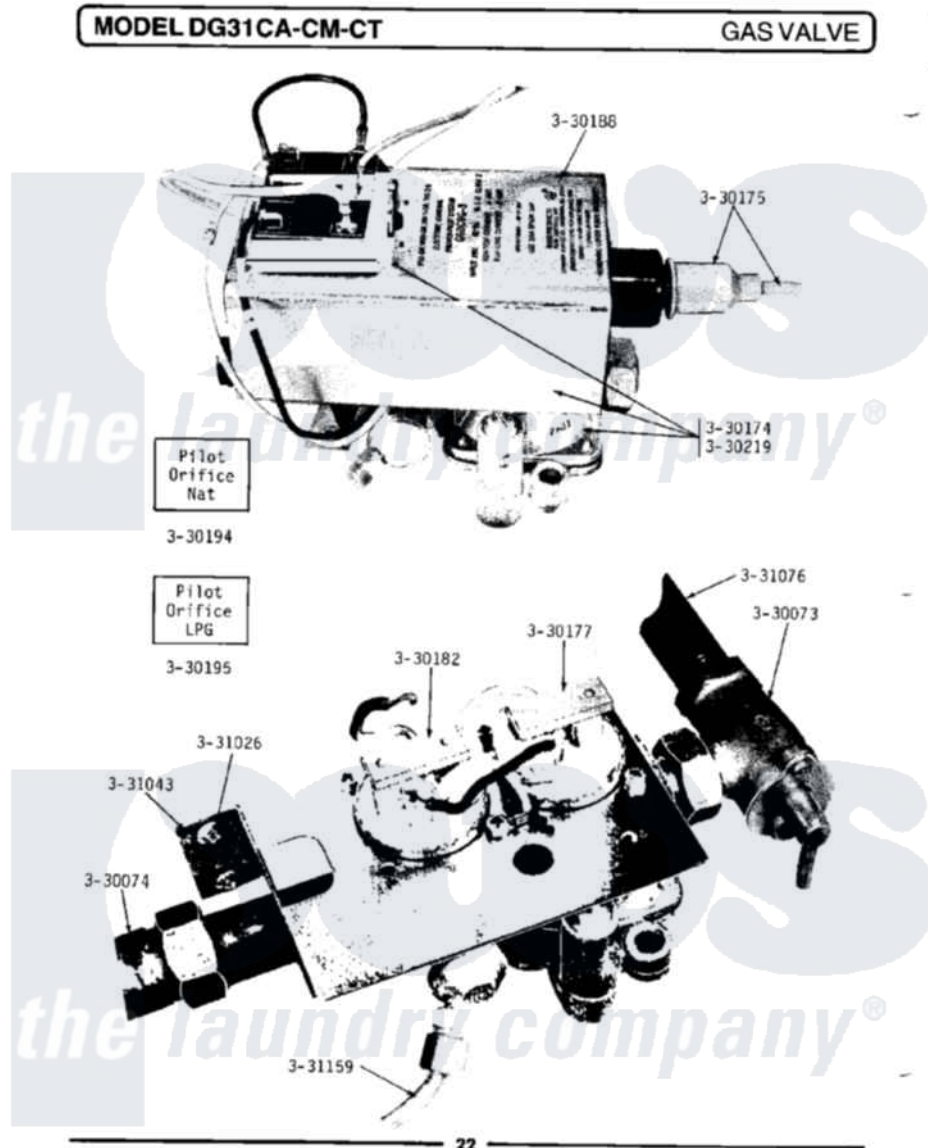

Maytag DG31CT 06 - GAS VALVE

Maytag [Commercial Maytag DG31CT Dryer Parts](#) Parts Diagram 06 - GAS VALVE
 Click on the part number to view part

Item	Original Part Number	Replaced By	Status	Part Description
001	Y330073			Valve, Shut-Off
002	NLA		Not Available	MANIFOLD FOR MAIN BURNER
003	Y330174			Electronic Ignition Control
004	Y330175			Pilot Burner
005	Y330177			Burner Solenoid-Main
006	Y330182			Burner Solenoid-Pilot
007	NLA		Not Available	LOCKOUT MODULE
008	NLA		Not Available	PILOT ORIFICE - NAT
009	Y330195			Pilot Orifice - LPG
010	Y330219			Electronic Control Assembly
011	331026	90767		Screw, 8A X 3/8 HeX Washer Head Tapping
012	NLA		Not Available	BRACKET FOR GAS CONTROL
013	NLA		Not Available	GAS SUPPLY LINE-28 1/2 INCH
014	NLA		Not Available	PILOT LINE