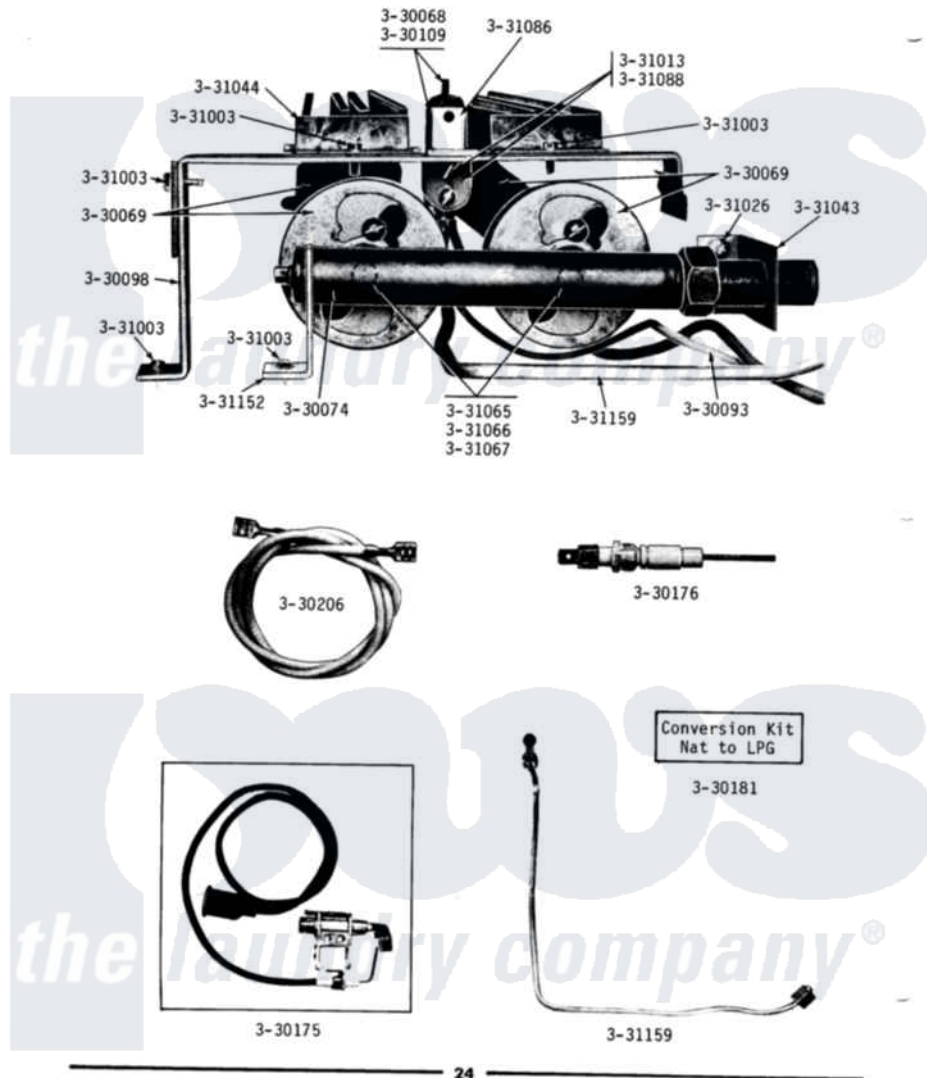

# Maytag DG31CT 07 - BURNER ASSEMBLY & COMPONENTS

## MODEL DG31CA-CM-CT BURNER ASSEMBLY & COMPONENTS

Maytag [Commercial Maytag DG31CT Dryer Parts](#) Parts Diagram 07 - BURNER ASSEMBLY & COMPONENTS  
 Click on the part number to view part

Item	Original Part Number	Replaced By	Status	Part Description
001	<a href="#">Y330068</a>			Pilot Burner - Nat.
002	NLA		Not Available	BURNER, MAIN
003	NLA		Not Available	MANIFOLD FOR MAIN BURNER
004	NLA		Not Available	THERMOCOUPLE----NA
005	NLA		Not Available	SUPPORT FOR BURNERS
006	NLA		Not Available	PILOT BURNER - LPG
007	<a href="#">Y330175</a>			Pilot Burner
008	<a href="#">Y330176</a>			Sensing Probe
009	330181		Not Available	CONVERSION KIT-NAT. TO LPG
010	NLA		Not Available	PILOT ORIFICE - NAT
011	<a href="#">Y330195</a>			Pilot Orifice - LPG
012	<a href="#">Y330206</a>			Wire For Sensing Probe
013	331003	<a href="#">489483</a>		Screw 10-32 X 1/2
014	331013	<a href="#">Y0300830</a>		Screw No.10-32 X .375
015	331026	<a href="#">00767</a>		Screw, 8A X 3/8 HeX Washer