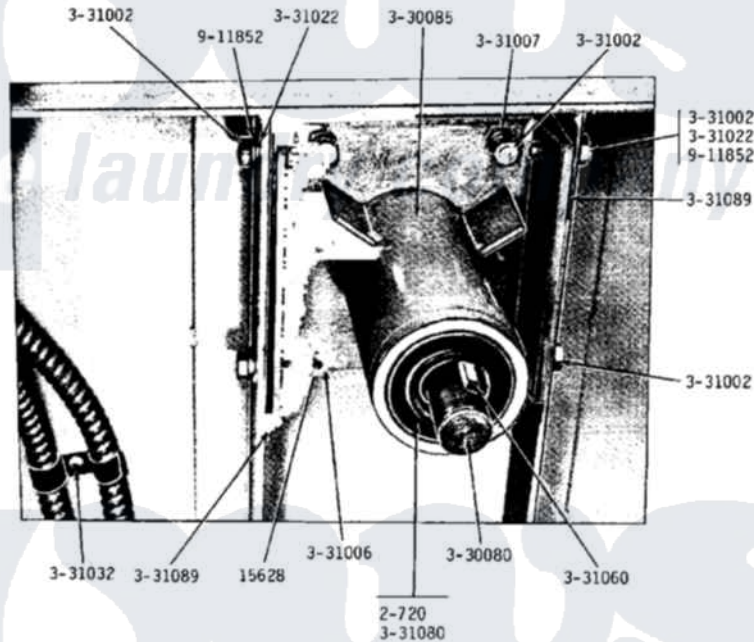

Maytag DG31CT 11 - DRUM BEARING SUPPORT ASSEMBLY

MODEL DG31CA-CM-CT DRUM BEARING SUPPORT ASSEMBLY

32

Maytag [Commercial Maytag DG31CT Dryer Parts](#) Parts Diagram 11 - DRUM BEARING SUPPORT ASSEMBLY
 Click on the part number to view part

Item	Original Part Number	Replaced By	Status	Part Description
001	NLA		Not Available	BOLT, 5/16 X 3/4 HEX
002	Y200720	22003441		Bearing, Rear
003	Y330080		Not Available	SPIDER & SHAFT ASSEMBLY
004	Y330085			Drum Support Housing
005	NLA		Not Available	BOLT FOR DRUM
006	NLA		Not Available	NUT-DRUM SUPPORT BOLT, 5/16
007	NLA		Not Available	NUT-DRUM SUPPORT BOLT, 3/8
008	NLA		Not Available	WASHER FOR DRUM SUPPORT
009	331032	61002031		Screw, Handle
010	331060			Key For Drum
011	331080		Not Available	SPACER FOR CENTER BEARING
012	331089			Shim For Drum Rod
013	911852	486009		Lockwasher