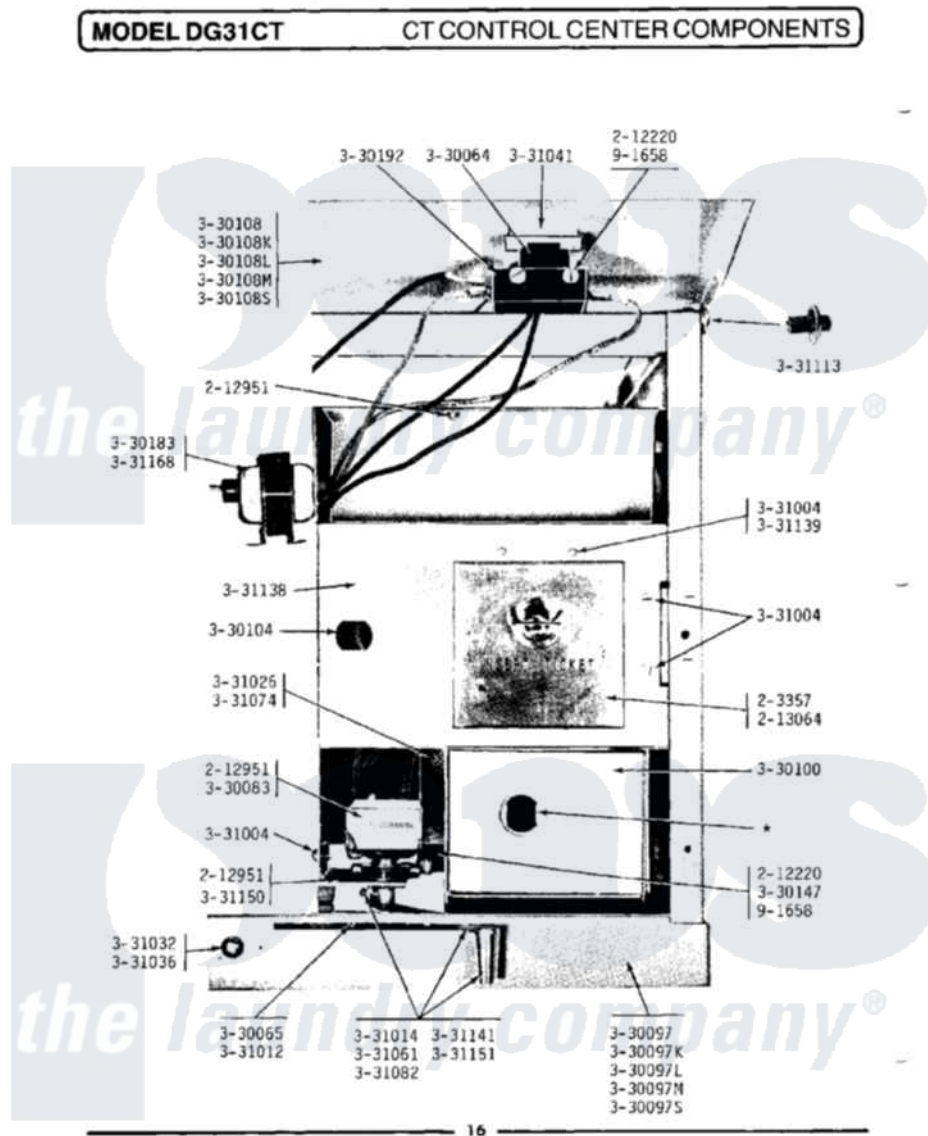

# Maytag DG31CT 13 - CT CONTROL CENTER COMPONENTS

Maytag Commercial Maytag DG31CT Dryer Parts Parts Diagram 13 - CT CONTROL CENTER COMPONENTS  
 Click on the part number to view part

Item	Original Part Number	Replaced By	Status	Part Description
001	NLA		Not Available	TICKET RECEIVER ASSEMBLY
002	212220	<a href="#">213501</a>		Screw, No.6-20 X 1-1/8 Inch
003	<a href="#">212951</a>			Screw, No.6-32 X 1/4 Inch
004	NLA		Not Available	FRONT PLATE F/TICKET CONTRO
005	<a href="#">Y330064</a>			Pilot Light
006	NLA		Not Available	CLIP - ACTUATOR TO CABINET
007	Y330083		Not Available	CONTROL, TEMPERATURE
008	NLA		Not Available	FRONT PANEL-WHITE
009	NLA		Not Available	FRONT PANEL-ALMOND
010	NLA		Not Available	FRONT PANEL-HARVEST WHEAT
011	Y330100		Not Available	COIN BOX ASSEMBLY
012	NLA		Not Available	LOCK
013	NLA		Not Available	FRONT PANEL-WHITE
014	330108L		Not Available	FRONT PANEL-ALMOND

015	330108M		Not Available	FRONT PANEL-HARVEST WHEAT
016	<a href="#">Y330147</a>			Part Not Used
017	330183		Not Available	TRANSFORMER
018	Y330192		Not Available	SWITCH, PUSH TO START
019	NLA		Not Available	SCREW - BRACKET TO VAULT
020	331012	<a href="#">400022-1</a>		Screw
021	331014	<a href="#">8281196</a>		Screw
022	331026	<a href="#">90767</a>		Screw, 8A X 3/8 HeX Washer Head Tapping
023	331032	<a href="#">61002031</a>		Screw, Handle
024	<a href="#">331036</a>			Washer-Front Panel Screws
025	<a href="#">331041</a>			Button-Push-To-Start Switch
026	<a href="#">331061</a>			Knob For Temperature Contro
027	NLA		Not Available	MOUNTING PLATE-DOOR SWITCH
028	NLA		Not Available	SPACER - TEMP CONTROL COVER
029	NLA		Not Available	HINGE RIVET
030	NLA		Not Available	MOUNTING PLATE-TICKET CONT
031	NLA		Not Available	RETAINER-TICKET CONTROL
032	NLA		Not Available	SCREW-TEMP CONTROL LEVER
033	NLA		Not Available	BRACKET-TEMPERATURE CONTROL
034	<a href="#">331151</a>			Lever-Temperature Control
035	NLA		Not Available	NUT FOR CONDUIT
036	NLA		Not Available	TWIN FASTENER WITH SCREWS