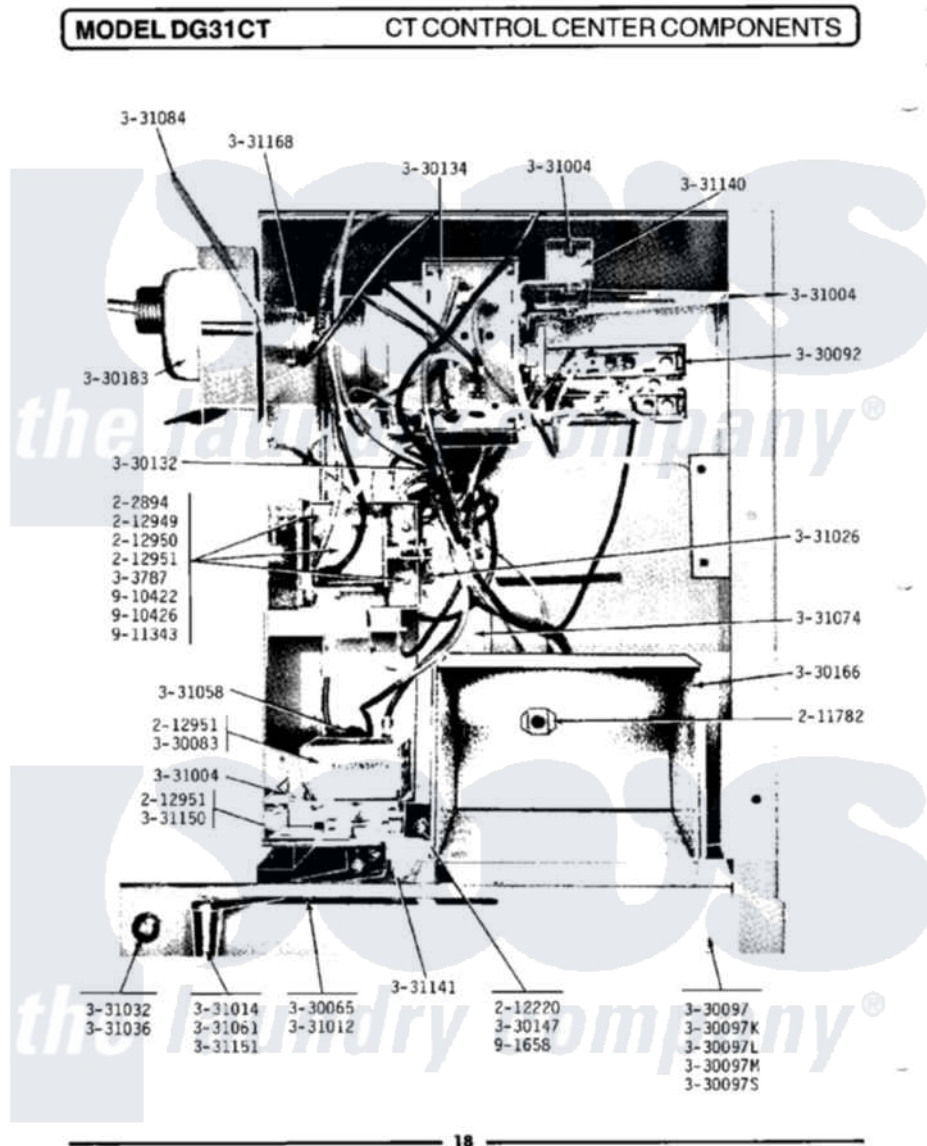

Maytag DG31CT 14 - CONTROL CENTER COMPONENTS

Maytag Commercial Maytag DG31CT Dryer Parts Parts Diagram 14 - CONTROL CENTER COMPONENTS
 Click on the part number to view part

Item	Original Part Number	Replaced By	Status	Part Description
001	202894			Solenoid For Relay Assembly
002	NLA		Not Available	CAGE NUT
003	212220	213501		Screw, No.6-20 X 1-1/8 Inch
004	212949	22001866		Screw, Relay
005	212950	M0227520		Screw-Tc No.6-32 X 13/16", Preform SwiTch
006	212951			Screw, No.6-32 X 1/4 Inch
007	Y303787		Not Available	SWITCH FOR RELAY
008	NLA		Not Available	CLIP - ACTUATOR TO CABINET
009	Y330083		Not Available	CONTROL, TEMPERATURE
010	Y330092			Terminal Block
011	NLA		Not Available	FRONT PANEL-WHITE
012	NLA		Not Available	FRONT PANEL-ALMOND
013	NLA		Not Available	FRONT PANEL-HARVEST WHEAT
014	NLA		Not Available	WIRE HARNESS

015	NLA		Not Available	TIMER W/KNOB AND PIN
016	Y330147			Part Not Used
017	NLA		Not Available	VAULT ASSEMBLY
018	330183		Not Available	TRANSFORMER
019	NLA		Not Available	SCREW - BRACKET TO VAULT
020	331012	400022-1		Screw
021	331014	8281196		Screw
022	331026	90767		Screw, 8A X 3/8 HeX Washer Head Tapping
023	331032	61002031		Screw, Handle
024	331036			Washer-Front Panel Screws
025	331058			Grommet-Temp. Control Tubin
026	331061			Knob For Temperature Contro
027	NLA		Not Available	MOUNTING PLATE-DOOR SWITCH
028	331084		Not Available	SUPPORT ROD FOR UPPER DOOR
029	NLA		Not Available	BRACKET FOR TIMER MOUNTING
030	NLA		Not Available	SCREW-TEMP CONTROL LEVER
031	NLA		Not Available	BRACKET-TEMPERATURE CONTROL
032	331151			Lever-Temperature Control
033	NLA		Not Available	NUT FOR CONDUIT
034	NLA		Not Available	TWIN FASTENER WITH SCREWS
035	NLA		Not Available	SPRING LEVER FOR RELAY
036	NLA		Not Available	RELAY BRACKET
037	NLA		Not Available	SPACER FOR ADVANCE RELAY