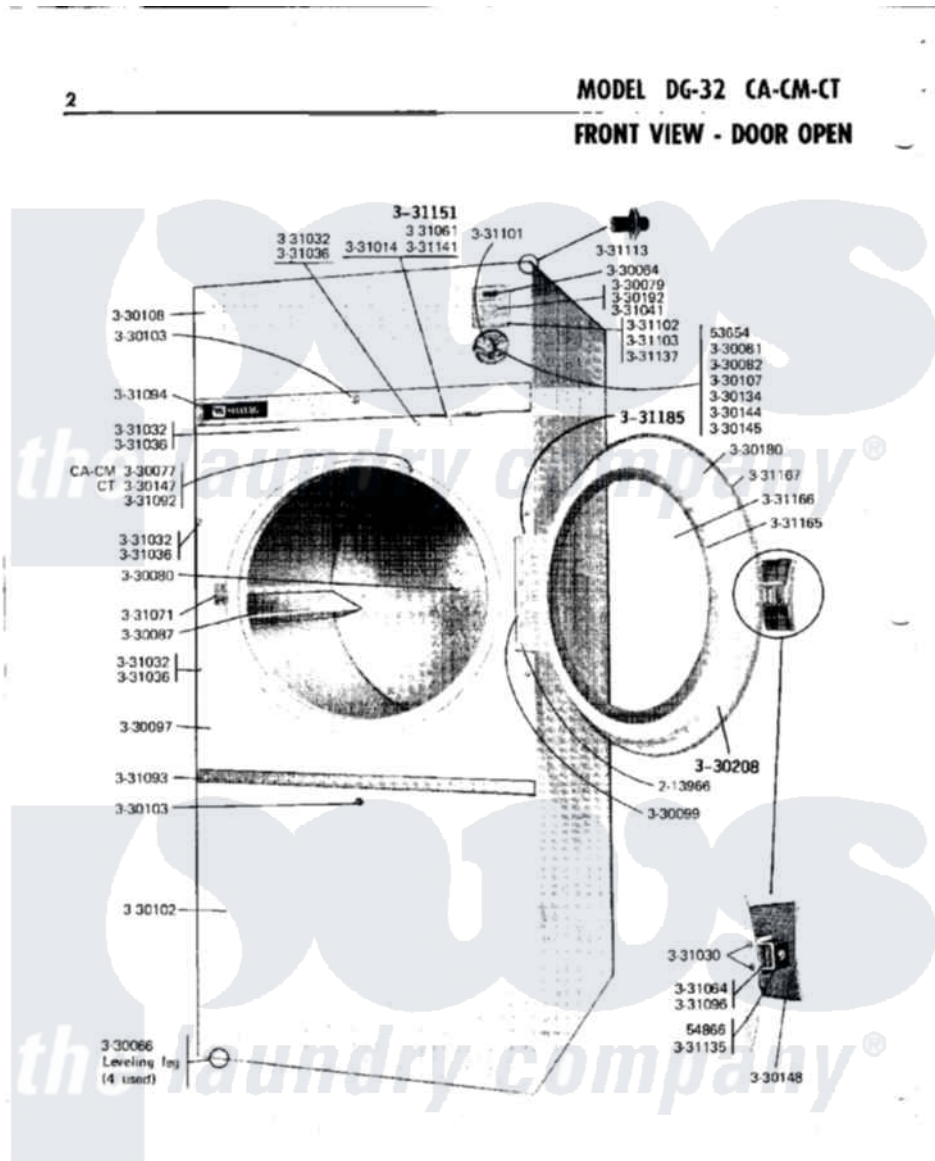

Maytag DG32CA 01 - FRONT VIEW-DOOR OPEN

Maytag Commercial Maytag DG32CA Dryer Parts Parts Diagram 01 - FRONT VIEW-DOOR OPEN
 Click on the part number to view part

Item	Original Part Number	Replaced By	Status	Part Description
001	NLA		Not Available	GULMITE WRENCH No.8
002	NLA		Not Available	SCREW, No.5-40 X 3/8
003	Y054866	486009		Lockwasher
004	213966	3400014		Screw
005	Y330064			Pilot Light
006	NLA		Not Available	LEVELING LEG
007	Y330077			Door Switch
008	Y330079		Not Available	SWITCH, PUSH-TO-START
009	Y330080		Not Available	SPIDER & SHAFT ASSEMBLY
010	330081			Timer - CA 60 Minutes
011	Y330082	330081		Timer - CA 60 Minutes
012	Y330087			Drum Assembly Complete
013	NLA		Not Available	FRONT PANEL (WHT)
014	NLA		Not Available	HINGE, DOOR
015	Y330102			FRONT PANEL-WHITE
016	Y330103			Lock