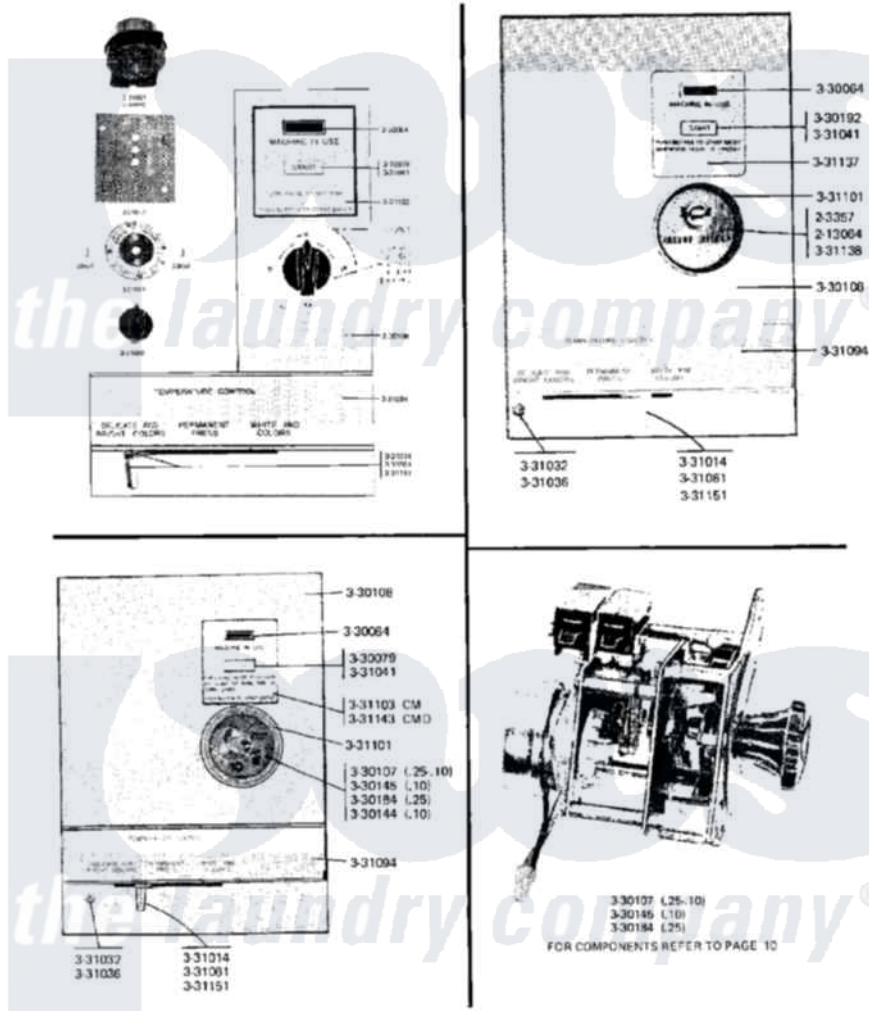

CA TIMER, CM TIMER ACCUMULATOR & CT TICKET CONTROL

Copyright 1978 THE MAYTAG COMPANY • Newton, Iowa • Printed in U.S.A.

Maytag [Commercial Maytag DG32CA Dryer Parts](#) Parts Diagram 03 - CA & CM TIMER ACCUMULATOR, CT TICKET
 Click on the part number to view part

Item	Original Part Number	Replaced By	Status	Part Description
001	NLA		Not Available	TOOL TO ADJUST TIMING SWITCH
002	NLA		Not Available	SCREW, No.5-40 X 3/8
003	NLA		Not Available	TICKET RECEIVER ASSEMBLY
004	NLA		Not Available	FRONT PLATE, TICKET CONTROL
005	Y330064			Pilot Light
006	Y330079		Not Available	SWITCH, PUSH-TO-START
007	330081			Timer - CA 60 Minutes
008	Y330082	330081		Timer - CA 60 Minutes
009	NLA		Not Available	TIMER ACCUMULATOR - CM
010	NLA		Not Available	FRONT PANEL (WHT)
011	NLA		Not Available	MOUNTING PLATE (ACCUMULATOR)
012	Y330145		Not Available	CONTA ACCUMULATOR ASSEMBLY
013	330184			Timer Accumulator-25

014	Y330192	Not Available	SWITCH, PUSH TO START
015	331014	8281196	Screw
016	331032	61002031	Screw, Handle
017	331036		Washer-Front Panel Screws
018	331041		Button-Push-To-Start Switch
019	NLA	Not Available	TIMER DIAL - CA 60 MINUTES
020	331061		Knob For Temperature Contro
021	NLA	Not Available	KNOB, TIMER
022	NLA	Not Available	MOUNTING PLATE, TIMER
023	NLA	Not Available	TRIM BAR, UPPER PANEL
024	331101	Not Available	BEZEL FOR TIMER-ACCUMULATOR
025	NLA	Not Available	INSTRUCTION PLATE (CA)
026	NLA	Not Available	INSTRUCTION PLATE - CM
027	NLA	Not Available	INSTRUCTION PLATE-CT
028	NLA	Not Available	MOUNTING PLATE-TICKET CONT
029	NLA	Not Available	INSTRUCT LABEL - SINGLE COI
030	331151		Lever-Temperature Control
031		Not Available	