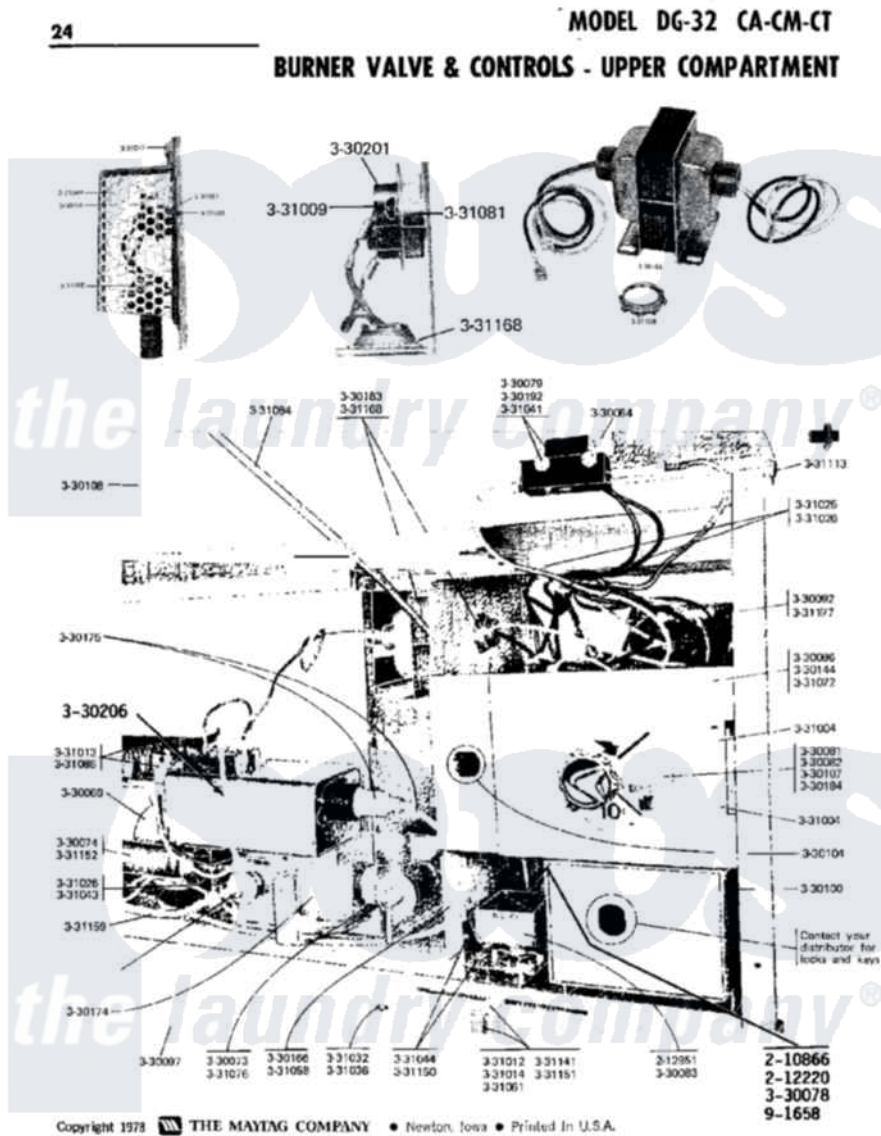

Maytag DG32CA 08 - BURNER VALVE & CONTROLS-UPPER COMP.

Maytag [Commercial Maytag DG32CA Dryer Parts](#) Parts Diagram 08 - BURNER VALVE & CONTROLS-UPPER COMP.
 Click on the part number to view part

Item	Original Part Number	Replaced By	Status	Part Description
001	210866			Nut, Twin Speed
002	212220	213501		Screw, No.6-20 X 1-1/8 Inch
003	Y330078			Cool-Down Bypass Switch
004	NLA		Not Available	TWIN FASTENER W/SCREWS
005	212951			Screw, No.6-32 X 1/4 Inch
006	Y330064			Pilot Light
007	NLA		Not Available	BURNER, MAIN
008	Y330073			Valve, Shut-Off
009	NLA		Not Available	MANIFOLD, MAIN BURNER
010	Y330079		Not Available	SWITCH, PUSH-TO-START
011	330081			Timer - CA 60 Minutes
012	Y330082	330081		Timer - CA 60 Minutes
013	Y330083		Not Available	CONTROL, TEMPERATURE
014	Y330092			Terminal Block
015	Y330096	Y330233		Mounting Plt, Cm Timer Accum.