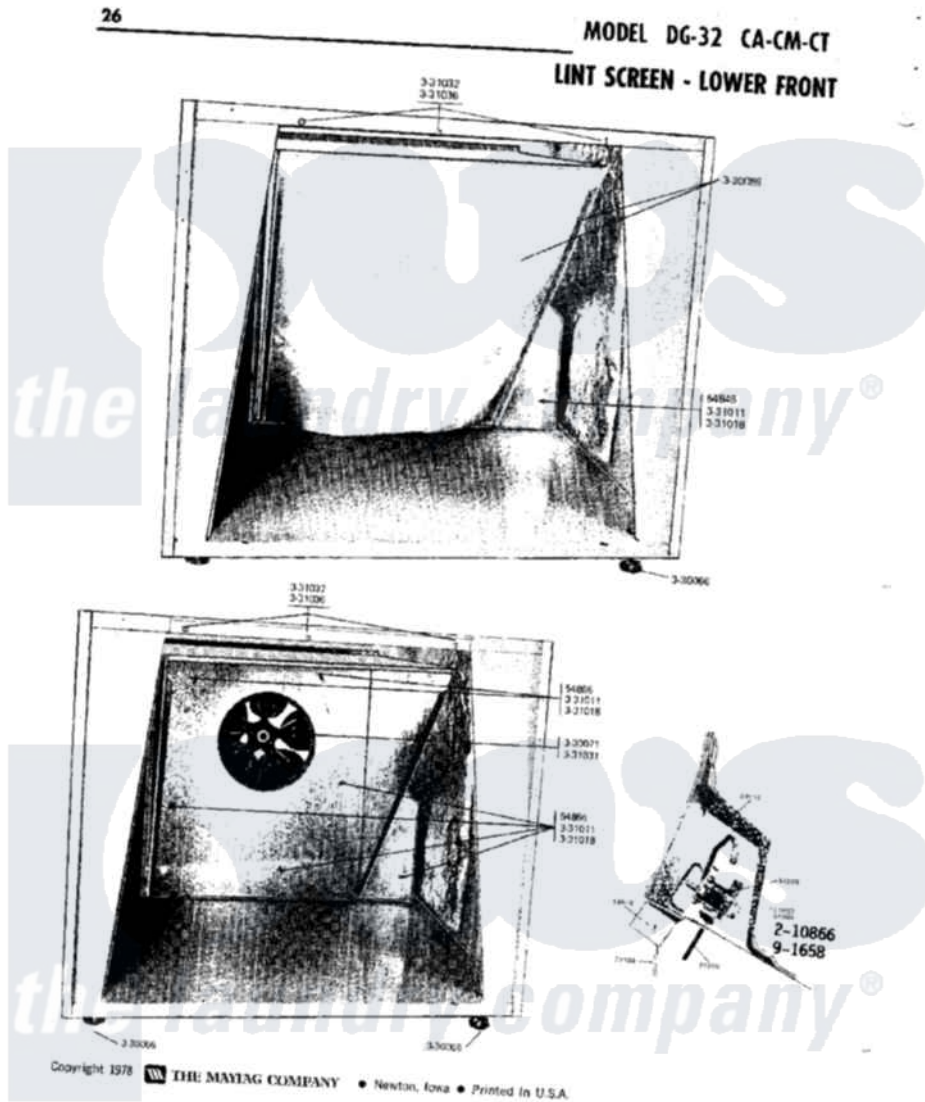

# Maytag DG32CA 09 - LINT SCREEN-LOWER FRONT

Maytag Commercial Maytag DG32CA Dryer Parts Parts Diagram 09 - LINT SCREEN-LOWER FRONT  
 Click on the part number to view part

Item	Original Part Number	Replaced By	Status	Part Description
001	Y054866	<a href="#">486009</a>		Lockwasher
002	<a href="#">Y055980</a>			Hi-Temp Adhesive, 2 Oz Tube
003	212220	<a href="#">213501</a>		Screw, No.6-20 X 1-1/8 Inch
004	NLA		Not Available	LEVELING LEG
005	Y330071		Not Available	IMPELLER FOR BLOWER
006	<a href="#">Y330078</a>			Cool-Down Bypass Switch
007	<a href="#">Y330086</a>			Lint Screen With Frame
008	331005	<a href="#">701719</a>		Nut, Hex
009	NLA		Not Available	WING NUT, LINT HOOD (CAB.)
010	NLA		Not Available	WASHER, LINT HOOD (CABINET)
011	331031		Not Available	SET SCREW FOR IMPELLER
012	331032	<a href="#">61002031</a>		Screw, Handle
013	<a href="#">331036</a>			Washer-Front Panel Screws
014	<a href="#">331053</a>			Damper
015	NLA		Not Available	HINGE PIN, DAMPER

016	NLA	Not Available	SHIELD, DAMPER SWITCH
017	<a href="#">210866</a>		Nut, Twin Speed
018	NLA	Not Available	TWIN FASTENER W/SCREWS