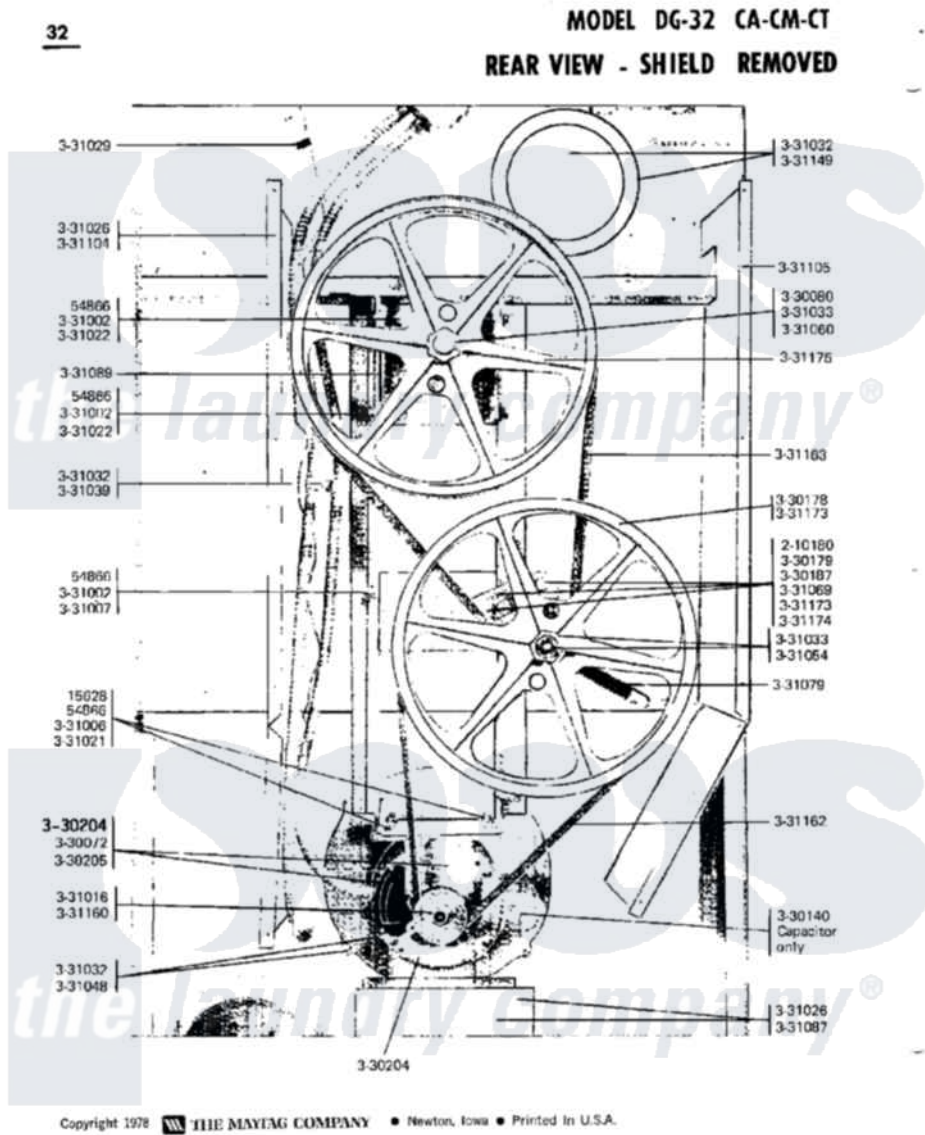

# Maytag DG32CA 12 - REAR VIEW-SHIELD REMOVED

Maytag Commercial Maytag DG32CA Dryer Parts Parts Diagram 12 - REAR VIEW-SHIELD REMOVED  
Click on the part number to view part

Item	Original Part Number	Replaced By	Status	Part Description
001	NLA		Not Available	BOLT, 5/16 X 3/4 HEX
002	Y052749	<a href="#">62739</a>		Nut, Lock
003	Y054866	<a href="#">486009</a>		Lockwasher
004	210180		Not Available	RETAINING RING
005	Y330080		Not Available	SPIDER & SHAFT ASSEMBLY
006	Y330072		Not Available	MOTOR COMPLETE
007	<a href="#">Y330087</a>			Drum Assembly Complete
008	NLA		Not Available	CAPICATOR
009	<a href="#">Y330178</a>			Reduction Pulley
010	<a href="#">Y330179</a>			Bracket And Pin
011	330187		Not Available	IDLER ARM ASSEMBLY WITH PIN
012	NLA		Not Available	INTERNAL MOTOR SWITCH
013	NLA		Not Available	MOTOR BASE W/CLAMPS
014	NLA		Not Available	BOLT, DRUM
015	NLA		Not Available	NUT-DRUM SUPPORT BOLT,