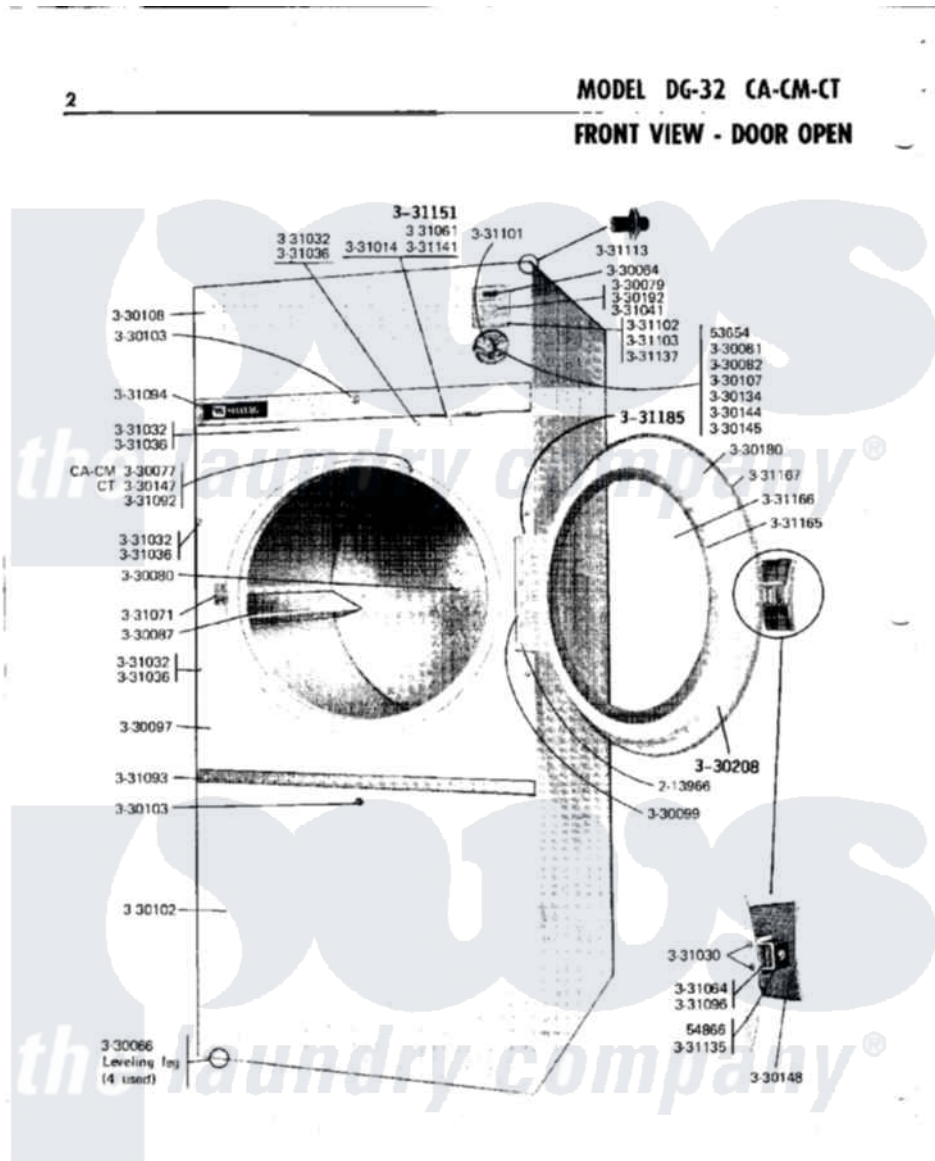

# Maytag DG32CM 01 - FRONT VIEW-DOOR OPEN

Copyright 1978 THE MAYTAG COMPANY • Newton, Iowa • Printed In U.S.A.

Maytag Commercial Maytag DG32CM Dryer Parts Parts Diagram 01 - FRONT VIEW-DOOR OPEN  
Click on the part number to view part

Item	Original Part Number	Replaced By	Status	Part Description
001	NLA		Not Available	GULMITE WRENCH No.8
002	NLA		Not Available	SCREW, No.5-40 X 3/8
003	Y054866	<a href="#">486009</a>		Lockwasher
004	213966	<a href="#">3400014</a>		Screw
005	<a href="#">Y330064</a>			Pilot Light
006	NLA		Not Available	LEVELING LEG
007	<a href="#">Y330077</a>			Door Switch
008	Y330079		Not Available	SWITCH, PUSH-TO-START
009	Y330080		Not Available	SPIDER & SHAFT ASSEMBLY
010	<a href="#">330081</a>			Timer - CA 60 Minutes
011	Y330082	<a href="#">330081</a>		Timer - CA 60 Minutes
012	<a href="#">Y330087</a>			Drum Assembly Complete
013	NLA		Not Available	FRONT PANEL (WHT)
014	NLA		Not Available	HINGE, DOOR
015	<a href="#">Y330102</a>			FRONT PANEL-WHITE
016	<a href="#">Y330103</a>			Lock