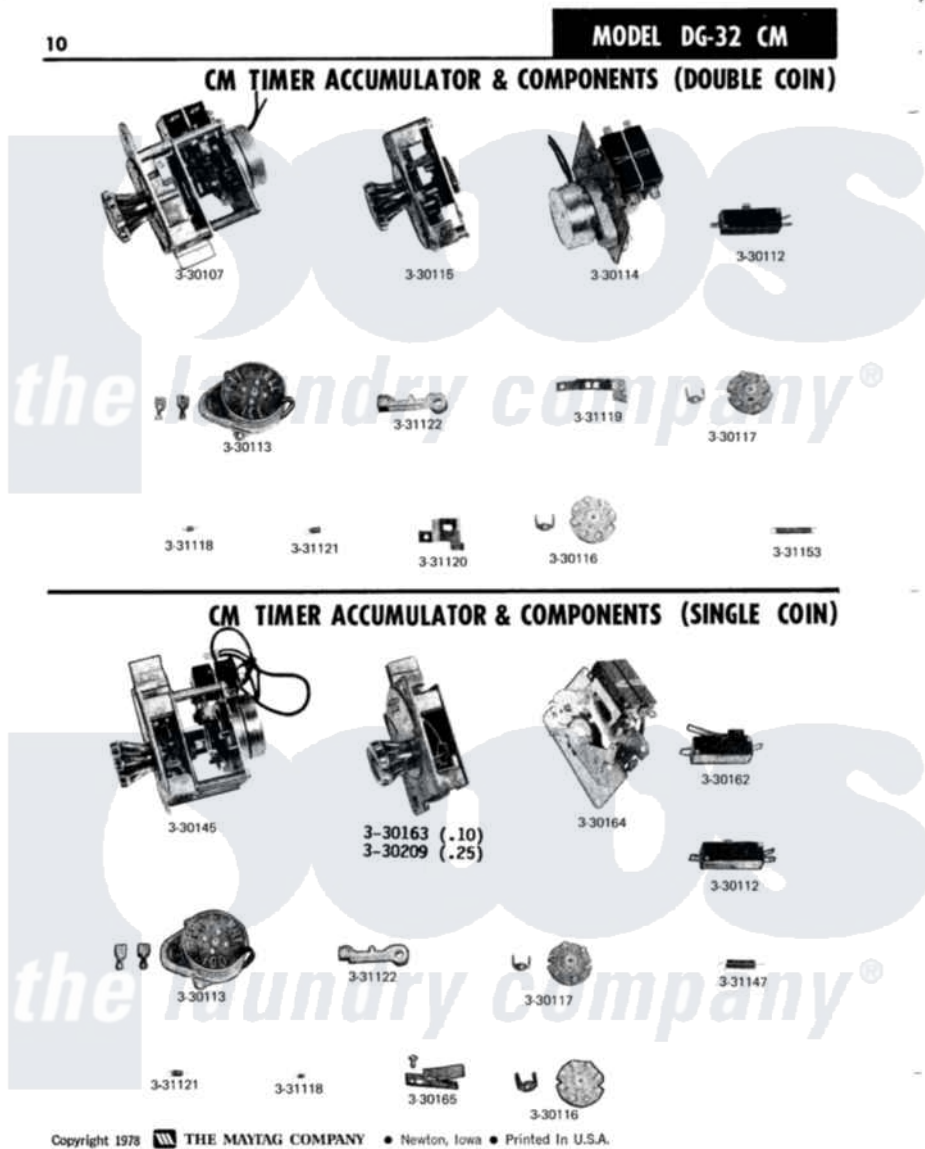

Maytag DG32CM 06 - CM TIMER ACCUMULATOR & COMPONENTS SINGLE

Maytag Commercial Maytag DG32CM Dryer Parts Parts Diagram 06 - CM TIMER ACCUMULATOR & COMPONENTS SINGLE

Click on the part number to view part

Item	Original Part Number	Replaced By	Status	Part Description
001	NLA		Not Available	COIN HANDLING MECHANISM
002	330112			Switch For Actuator
003	330113			Timer Motor
004	330116		Not Available	TIMING CAM - 8 PINS
005	330117		Not Available	TIMING CAM - 6 PINS
006	Y330145		Not Available	CONTA ACCUMULATOR ASSEMBLY
007	Y330162			Switch For Time Delay
008	NLA		Not Available	COIN HANDLING MECHANISM
009	NLA		Not Available	METER PLATE ASSEMBLY
010	Y330165			Retainer Spring And Screw Kit
011	NLA		Not Available	COIL SPRING, PAWL
012	NLA		Not Available	COIL SPRING, DETENT ARM
013	NLA		Not Available	INDEX LEVER-SWITCH

013

NLA

Not Available

ACTUATOR

014

NLA

Not Available

COIL SPRING, CARRIER
RETURN