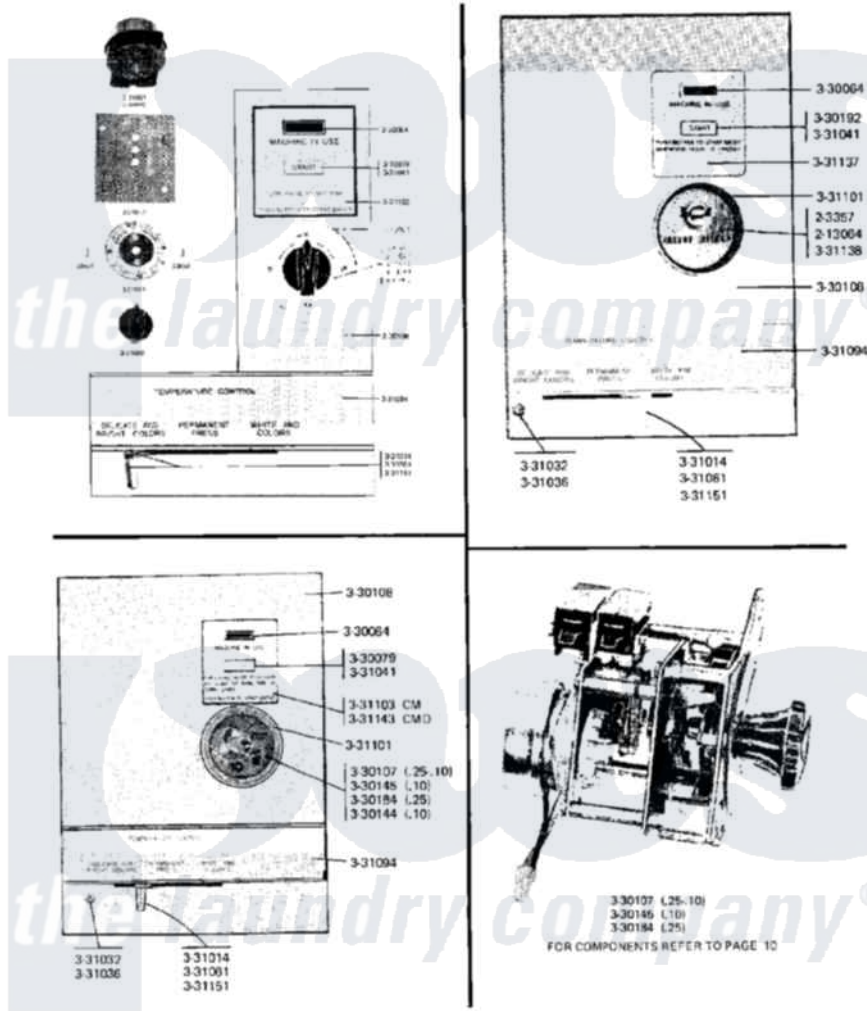

CA TIMER, CM TIMER ACCUMULATOR & CT TICKET CONTROL

Copyright 1978 THE MAYTAG COMPANY • Newton, Iowa • Printed in U.S.A.

Maytag [Commercial Maytag DG32CT Dryer Parts](#) Parts Diagram 03 - CA & CM TIMER ACCUMULATOR, CT TICKET  
 Click on the part number to view part

Item	Original Part Number	Replaced By	Status	Part Description
001	NLA		Not Available	TOOL TO ADJUST TIMING SWITCH
002	NLA		Not Available	SCREW, No.5-40 X 3/8
003	NLA		Not Available	TICKET RECEIVER ASSEMBLY
004	NLA		Not Available	FRONT PLATE, TICKET CONTROL
005	<a href="#">Y330064</a>			Pilot Light
006	Y330079		Not Available	SWITCH, PUSH-TO-START
007	<a href="#">330081</a>			Timer - CA 60 Minutes
008	Y330082	<a href="#">330081</a>		Timer - CA 60 Minutes
009	NLA		Not Available	TIMER ACCUMULATOR - CM
010	NLA		Not Available	FRONT PANEL (WHT)
011	NLA		Not Available	MOUNTING PLATE (ACCUMULATOR)
012	Y330145		Not Available	CONTA ACCUMULATOR ASSEMBLY
013	<a href="#">330184</a>			Timer Accumulator-25

014	Y330192	Not Available	SWITCH, PUSH TO START
015	331014	<a href="#">8281196</a>	Screw
016	331032	<a href="#">61002031</a>	Screw, Handle
017	<a href="#">331036</a>		Washer-Front Panel Screws
018	<a href="#">331041</a>		Button-Push-To-Start Switch
019	NLA	Not Available	TIMER DIAL - CA 60 MINUTES
020	<a href="#">331061</a>		Knob For Temperature Contro
021	NLA	Not Available	KNOB, TIMER
022	NLA	Not Available	MOUNTING PLATE, TIMER
023	NLA	Not Available	TRIM BAR, UPPER PANEL
024	331101	Not Available	BEZEL FOR TIMER-ACCUMULATOR
025	NLA	Not Available	INSTRUCTION PLATE (CA)
026	NLA	Not Available	INSTRUCTION PLATE - CM
027	NLA	Not Available	INSTRUCTION PLATE-CT
028	NLA	Not Available	MOUNTING PLATE-TICKET CONT
029	NLA	Not Available	INSTRUCT LABEL - SINGLE COI
030	<a href="#">331151</a>		Lever-Temperature Control
031		Not Available	