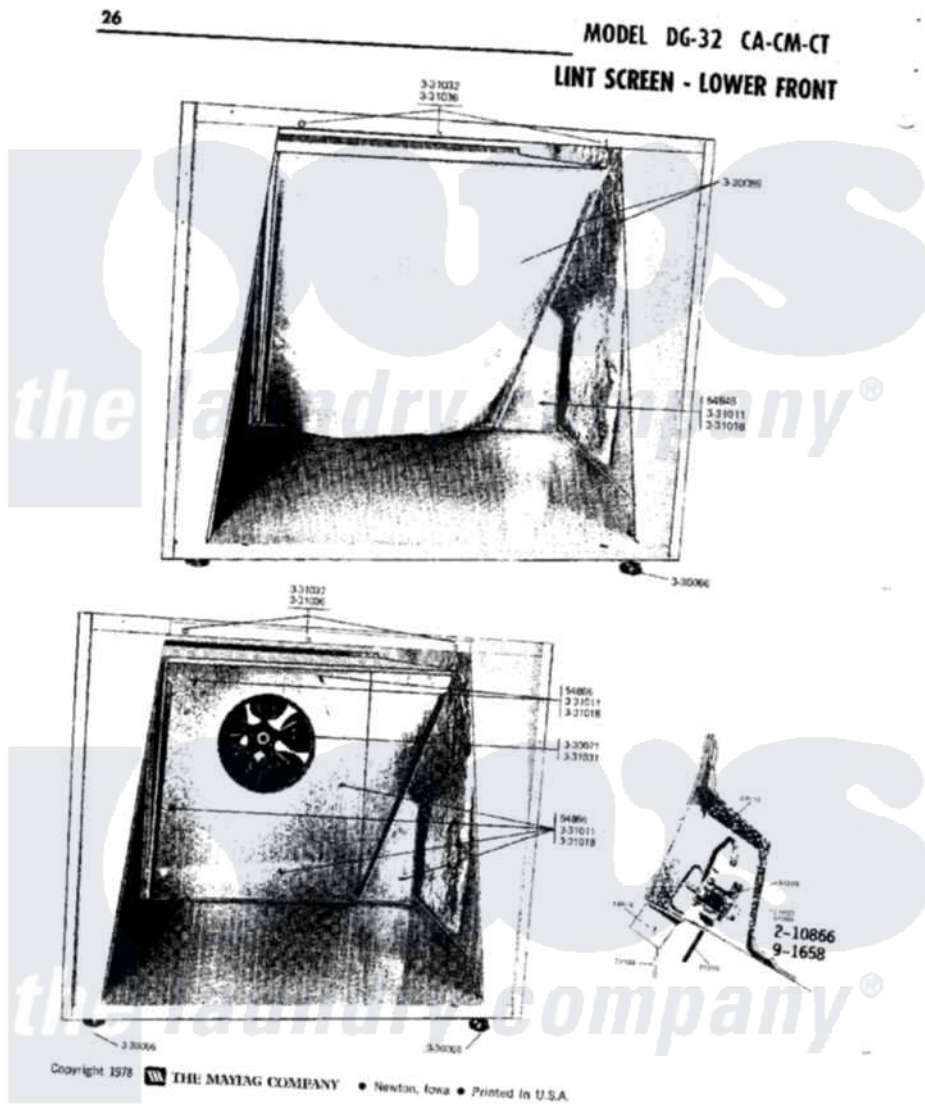

# Maytag DG32CT 12 - LINT SCREEN-LOWER FRONT

Maytag Commercial Maytag DG32CT Dryer Parts Parts Diagram 12 - LINT SCREEN-LOWER FRONT  
 Click on the part number to view part

Item	Original Part Number	Replaced By	Status	Part Description
001	Y054866	<a href="#">486009</a>		Lockwasher
002	<a href="#">Y055980</a>			Hi-Temp Adhesive, 2 Oz Tube
003	212220	<a href="#">213501</a>		Screw, No.6-20 X 1-1/8 Inch
004	NLA		Not Available	LEVELING LEG
005	Y330071		Not Available	IMPELLER FOR BLOWER
006	<a href="#">Y330078</a>			Cool-Down Bypass Switch
007	<a href="#">Y330086</a>			Lint Screen With Frame
008	331005	<a href="#">701719</a>		Nut, Hex
009	NLA		Not Available	WING NUT, LINT HOOD (CAB.)
010	NLA		Not Available	WASHER, LINT HOOD (CABINET)
011	331031		Not Available	SET SCREW FOR IMPELLER
012	331032	<a href="#">61002031</a>		Screw, Handle
013	<a href="#">331036</a>			Washer-Front Panel Screws
014	<a href="#">331053</a>			Damper
015	NLA		Not Available	HINGE PIN, DAMPER

016	NLA	Not Available	SHIELD, DAMPER SWITCH
017	<a href="#">210866</a>		Nut, Twin Speed
018	NLA	Not Available	TWIN FASTENER W/SCREWS