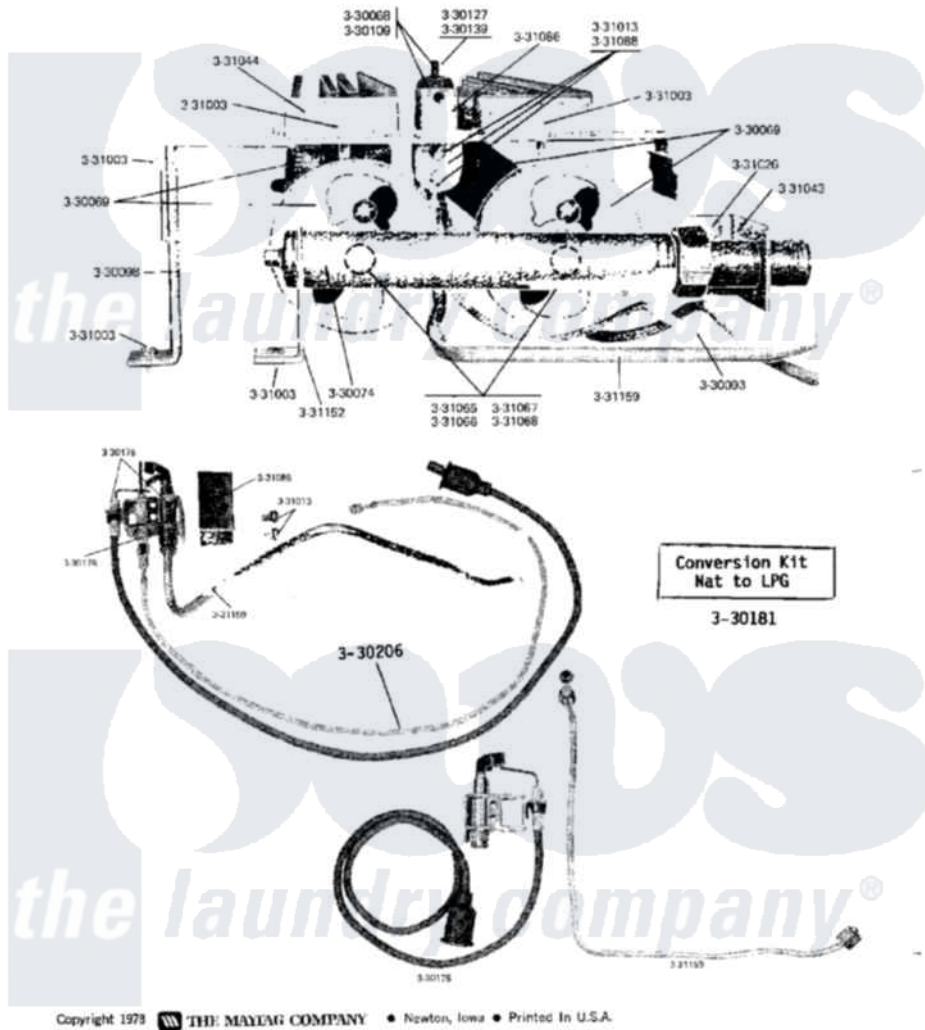

MODEL DG-32 CA-CM-CT  
BURNER ASSEMBLY & COMPONENTS

Maytag Commercial Maytag DG32CT Dryer Parts Parts Diagram 14 - BURNER ASSEMBLY & COMPONENTS  
Click on the part number to view part

Item	Original Part Number	Replaced By	Status	Part Description
001	<a href="#">Y330068</a>			Pilot Burner - Nat.
002	NLA		Not Available	BURNER, MAIN
003	NLA		Not Available	MANIFOLD, MAIN BURNER
004	NLA		Not Available	THERMOCOUPLE----NA
005	NLA		Not Available	SUPPORT, BURNERS
006	NLA		Not Available	PILOT BURNER (LP)
007	NLA		Not Available	PILOT ORIFICE (LP)
008	NLA		Not Available	PILOT ORIFICE - NAT
009	<a href="#">Y330175</a>			Pilot Burner
010	<a href="#">Y330176</a>			Sensing Probe
011	330181		Not Available	CONVERSION KIT-NAT. TO LPG
012	NLA		Not Available	PILOT ORIFICE - NAT
013	<a href="#">Y330195</a>			Pilot Orifice - LPG
014	<a href="#">Y330206</a>			Wire For Sensing Probe
015	331003	<a href="#">489483</a>		Screw 10-32 X 1/2
016	331013	<a href="#">Y0300830</a>		Screw No.10-32 X .375

017	331026	<a href="#">90767</a>		Screw, 8A X 3/8 HeX Washer Head Tapping
018	NLA		Not Available	BRACKET, GAS CONTROL
019	NLA		Not Available	RETAINER BRACKET, MAIN BURNER
020	NLA		Not Available	ORIFICE, MAIN BURNER-NAT.
021	NLA		Not Available	ORIFICE, MAIN BURNER-BUTANE
022	NLA		Not Available	ORIFICE, MAIN BURNER (PROPANE)
023	NLA		Not Available	ORIFICE, MAIN BURNER
024	331086		Not Available	SHIELD FOR PILOT BURNER
025	NLA		Not Available	PILOT SHIELD
026	NLA		Not Available	BRACKET, MANIFOLD
027	NLA		Not Available	PILOT LINE
028	NLA		Not Available	PILOT SHIELD
029	<a href="#">Y330206</a>			Wire For Sensing Probe