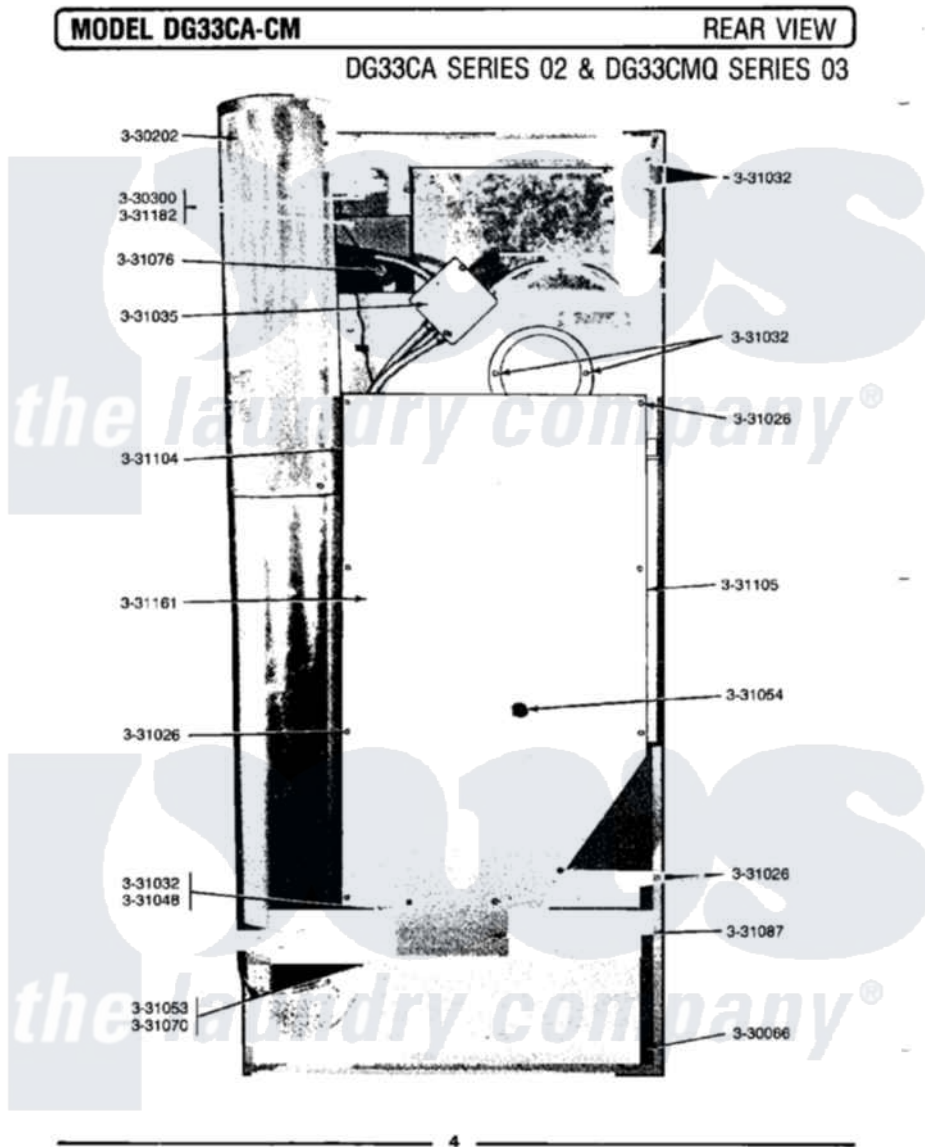

Maytag DG33CA 02 - REAR VIEW

Maytag [Commercial Maytag DG33CA Dryer Parts](#) Parts Diagram 02 - REAR VIEW
 Click on the part number to view part

Item	Original Part Number	Replaced By	Status	Part Description
001	Y052749	62739		Nut, Lock
002	NLA		Not Available	LEVELING LEG
003	Y330080		Not Available	SPIDER & SHAFT ASSEMBLY
004	Y330087			Drum Assembly Complete
005	Y330202		Not Available	RECIRCULATION TEE ASSEMBLY
006	Y330300			Safety Thermostat
007	331026	90767		Screw, 8A X 3/8 HeX Washer Head Tapping
008	NLA		Not Available	CLIP
009	331032	61002031		Screw, Handle
010	NLA		Not Available	WIRE NUT
011	331048		Not Available	COVER FOR BLOWER IMPELLER
012	331053			Damper
013	331054			Grease Fitting - Pulley Pin
014	NLA		Not Available	HINGE PIN, DAMPER

015	NLA	Not Available	GAS SUPPLY LINE-28 1/2 INCH
016	NLA	Not Available	DRUM ROD
017	NLA	Not Available	SHIELD, MOTOR
018	NLA	Not Available	SUPPORT, REAR COVER (LT)
019	NLA	Not Available	SUPPORT, REAR COVER (RT)
020	NLA	Not Available	BACK GUARD
021	NLA	Not Available	RECIRCULATION BOOT
022	911852	486009	Lockwasher