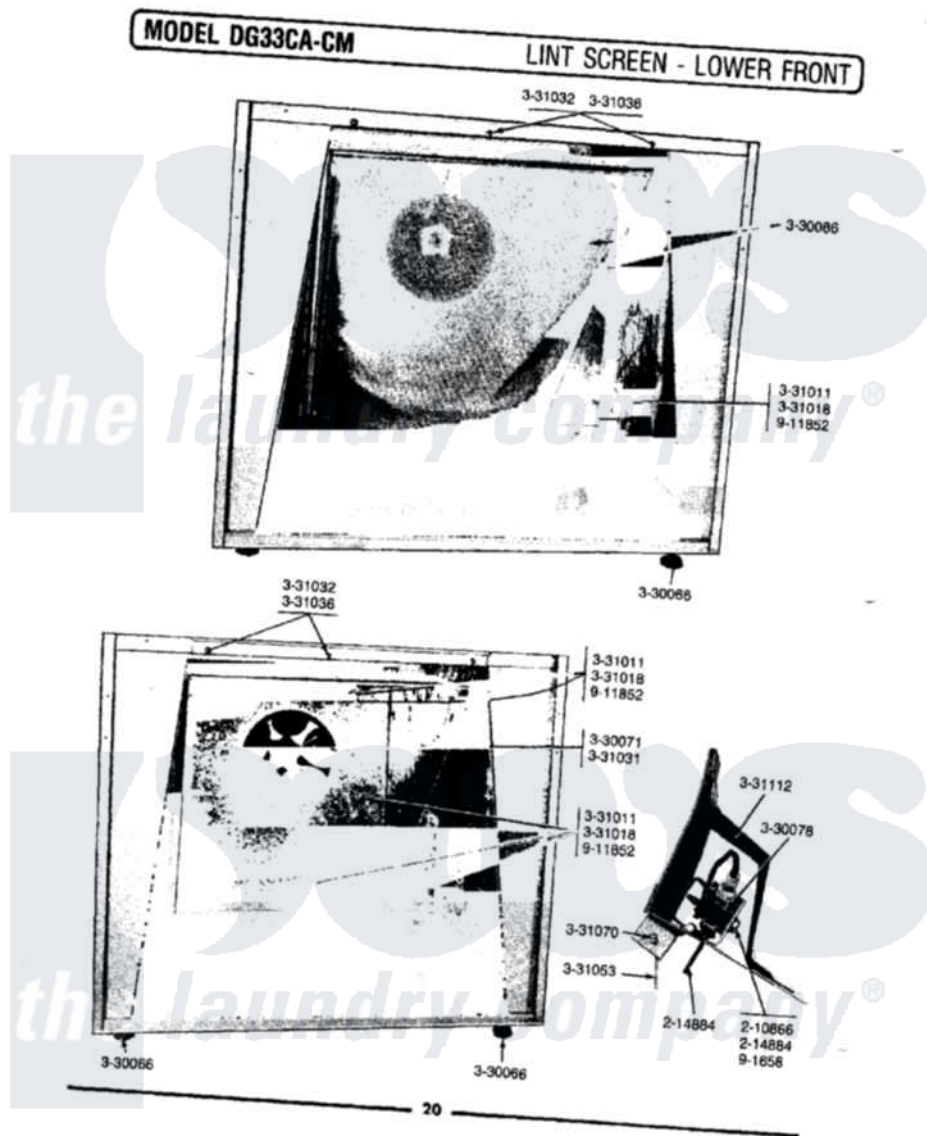

Maytag DG33CA 09 - LINT SCREEN-LOWER FRONT

Maytag Commercial Maytag DG33CA Dryer Parts Parts Diagram 09 - LINT SCREEN-LOWER FRONT
 Click on the part number to view part

Item	Original Part Number	Replaced By	Status	Part Description
001	Y055980			Hi-Temp Adhesive, 2 Oz Tube
002	210866			Nut, Twin Speed
003	214884	213501		Screw, No.6-20 X 1-1/8 Inch
004	NLA		Not Available	LEVELING LEG
005	Y330071		Not Available	IMPELLER FOR BLOWER
006	Y330078			Cool-Down Bypass Switch
007	Y330086			Lint Screen With Frame
008	NLA		Not Available	WING NUT, LINT HOOD
009	NLA		Not Available	WASHER, LINT HOOD
010	331031		Not Available	SET SCREW FOR IMPELLER
011	331032	61002031		Screw, Handle
012	331036			Washer-Front Panel Screws
013	331053			Damper
014	NLA		Not Available	HINGE PIN, DAMPER
015	NLA		Not Available	SHIELD, DAMPER SWITCH
016	NLA		Not Available	TWIN FASTENER W/SCREWS