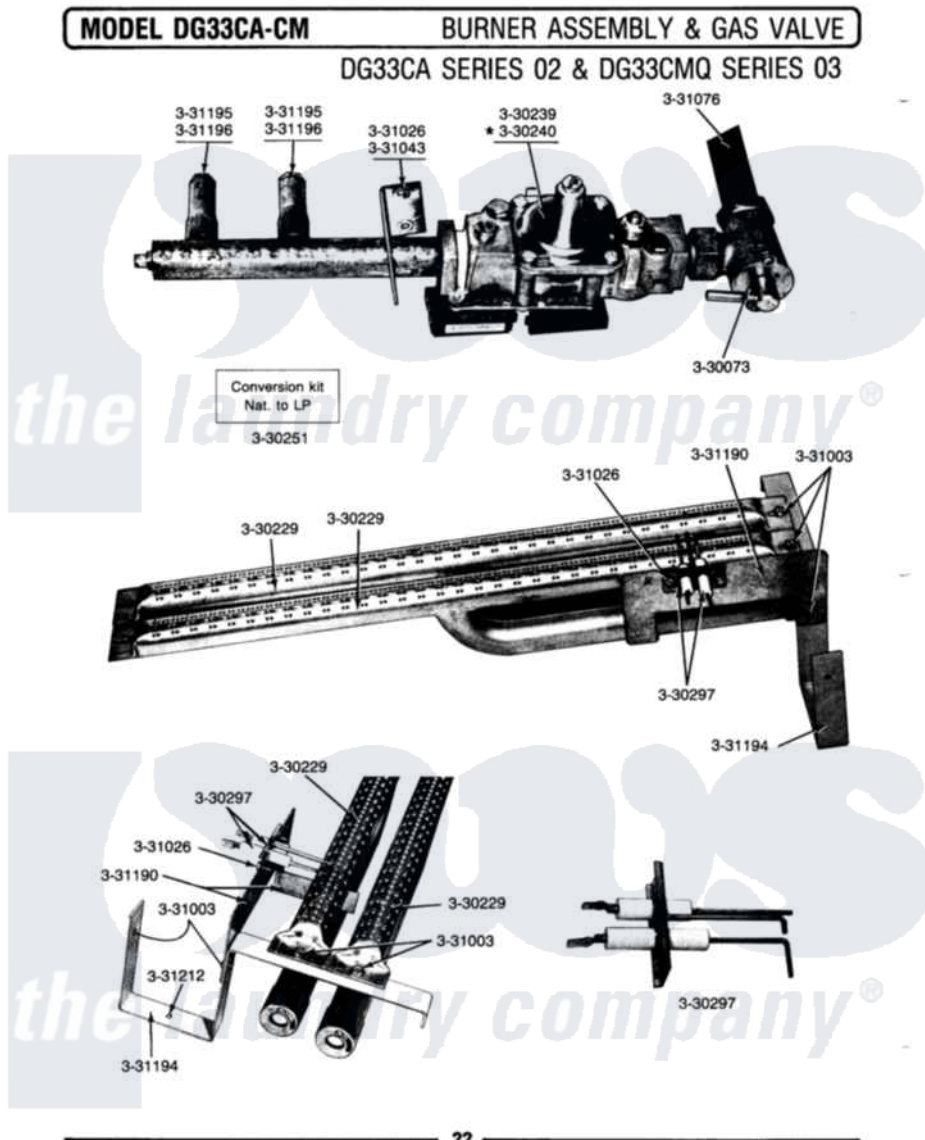

Maytag DG33CA 10 - BURNER ASSEMBLY & GAS VALVE

Maytag Commercial Maytag DG33CA Dryer Parts Parts Diagram 10 - BURNER ASSEMBLY & GAS VALVE
 Click on the part number to view part

Item	Original Part Number	Replaced By	Status	Part Description
001	Y330073			Valve, Shut-Off
002	Y330229			Burner Assembly
003	Y330239		Not Available	GAS VALVE - NAT
004	NLA		Not Available	GAS VALVE (LPG)
005	Y330250		Not Available	COIL ON GAS VALVE
006	NLA		Not Available	CONVERSION KIT (NAT.TO LPG)
007	NLA		Not Available	HI-VOLT CABLE & IGNITER KIT
008	331003	489483		Screw 10-32 X 1/2
009	331026	90767		Screw, 8A X 3/8 HeX Washer Head Tapping
010	NLA		Not Available	BRACKET, GAS CONTROL
011	NLA		Not Available	GAS SUPPLY LINE-28 1/2 INCH
012	NLA		Not Available	MOUNTING BRACKET
013	NLA		Not Available	BURNER SUPPORT BRACKET

014	NLA		Not Available	ORIFICE, MAIN BURNER-NAT.
015	NLA		Not Available	ORIFICE, MAIN BURNER (LPG)
016	331212	3390631		Screw, 10-16 X 3/8