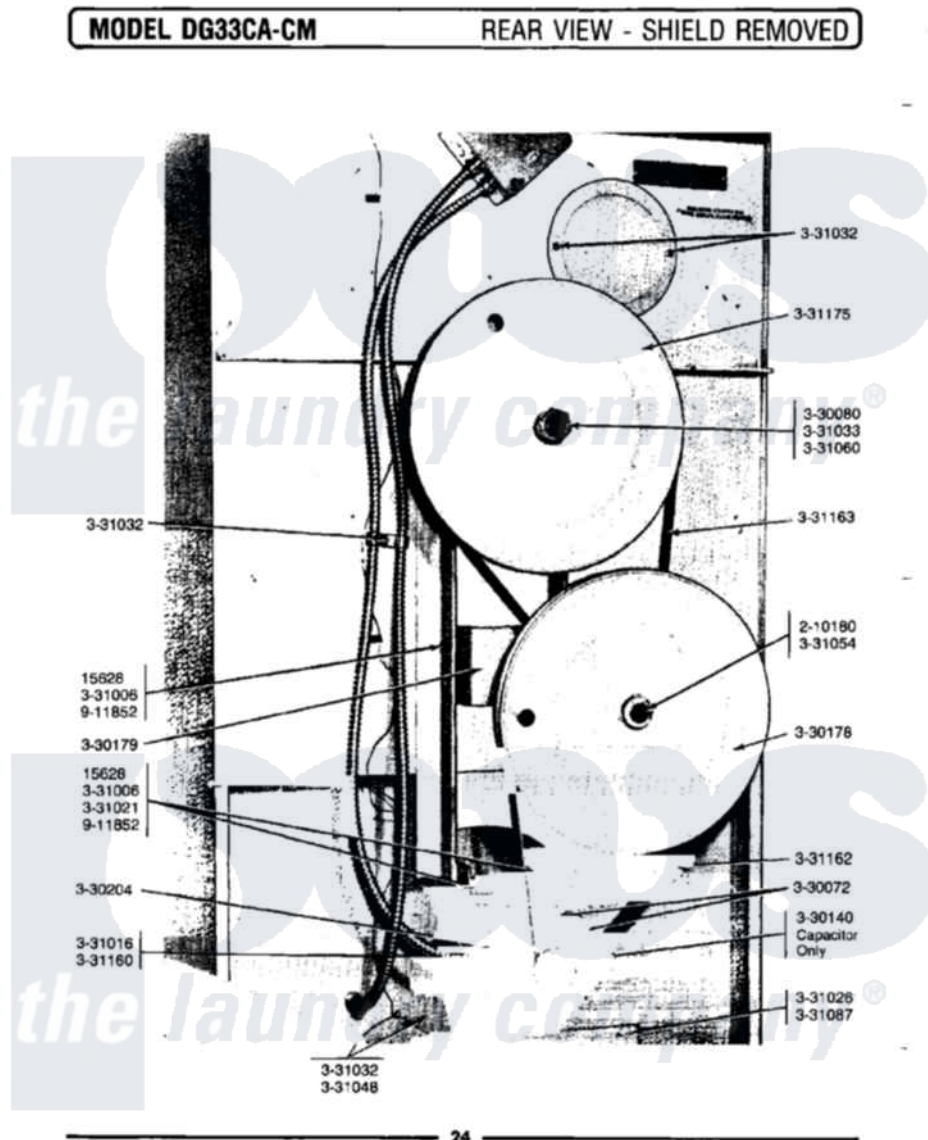

Maytag DG33CA 11 - REAR VIEW-SHIELD REMOVED

Maytag [Commercial Maytag DG33CA Dryer Parts](#) Parts Diagram 11 - REAR VIEW-SHIELD REMOVED
 Click on the part number to view part

Item	Original Part Number	Replaced By	Status	Part Description
001	NLA		Not Available	BOLT, 5/16 X 3/4 HEX
002	210180		Not Available	RETAINING RING
003	Y330072		Not Available	MOTOR COMPLETE
004	Y330080		Not Available	SPIDER & SHAFT ASSEMBLY
005	NLA		Not Available	CAPICATOR
006	Y330178			Reduction Pulley
007	Y330179			Bracket And Pin
008	NLA		Not Available	INTERNAL MOTOR SWITCH
009	NLA		Not Available	NUT-DRUM SUPPORT BOLT, 5/16
010	NLA		Not Available	SET SCREW FOR MOTOR PULLEY
011	NLA		Not Available	WASHER - MOTOR SUPPORT BOLT
012	331026	90767		Screw, 8A X 3/8 HeX Washer Head Tapping
013	331032	61002031		Screw, Handle

014	331033		Hex Nut-Drum Pulley Shaft
015	331048	Not Available	COVER FOR BLOWER IMPELLER
016	331054		Grease Fitting - Pulley Pin
017	331060		Key For Drum
018	NLA	Not Available	SHIELD FOR MOTOR
019	331160		Motor Pulley
020	331162	A55	Multiplus Dual Brand V Belt
021	331163	33331163	V-Belt
022	331175	Not Available	DRUM PULLEY
023	911852	486009	Lockwasher