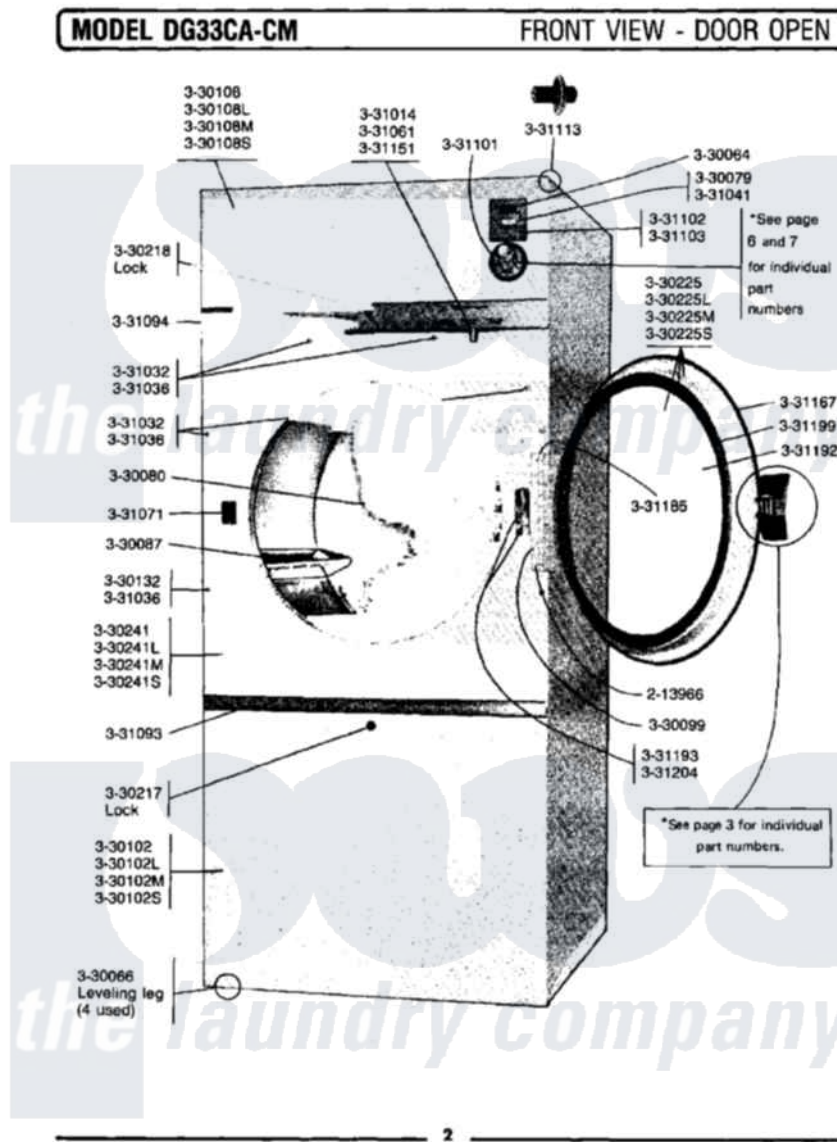

Maytag DG33CM 01 - FRONT VIEW-DOOR OPEN

Maytag Commercial Maytag DG33CM Dryer Parts Parts Diagram 01 - FRONT VIEW-DOOR OPEN
 Click on the part number to view part

Item	Original Part Number	Replaced By	Status	Part Description
001	213966	3400014		Screw
002	Y330064			Pilot Light
003	NLA		Not Available	LEVELING LEG
004	Y330079		Not Available	SWITCH, PUSH-TO-START
005	Y330080		Not Available	SPIDER & SHAFT ASSEMBLY
006	Y330087			Drum Assembly Complete
007	NLA		Not Available	HINGE, DOOR
008	Y330102			FRONT PANEL-WHITE
009	NLA		Not Available	(ALM)
010	NLA		Not Available	(H. WHEAT)
011	NLA		Not Available	FRONT PANEL (WHT)
012	330108L		Not Available	FRONT PANEL-ALMOND
013	330108M		Not Available	FRONT PANEL-HARVEST WHEAT
014	Y330217			Lock
015	Y330218			Lock

016	NLA	Not Available	DOOR ASSEMBLY (WHT)
017	NLA	Not Available	(ALM)
018	NLA	Not Available	(H. WHEAT)
019	Y330241	Not Available	PANEL, FRONT (WHITE)
020	330241L	Not Available	(ALMOND)
021	NLA	Not Available	(H. WHEAT)
022	331014	8281196	Screw
023	331032	61002031	Screw, Handle
024	331036		Washer-Front Panel Screws
025	331041		Button-Push-To-Start Switch
026	331061		Knob For Temperature Contro
027	331064	Not Available	MAGNET FOR DOOR HANDLE
028	331071	Not Available	STRIKE PLATE FOR DOOR
029	NLA	Not Available	TRIM STRIP, LOWER FRONT PANEL
030	NLA	Not Available	TRIM BAR, UPPER PANEL
031	NLA	Not Available	POLE BLOCK, DOOR MAGNET
032	331101	Not Available	BEZEL FOR TIMER-ACCUMULATOR
033	NLA	Not Available	INSTRUCTION PLATE - CM
034	NLA	Not Available	HINGE RIVET
035	331151		Lever-Temperature Control
036	331167		Gasket For Door-Outer
037	331185		Hinge Pin For Door
038	331192	Not Available	GLASS, LOADING DOOR
039	331193	Not Available	COVER FOR DOOR SWITCH BOX
040	331199	Not Available	GASKET FOR DOOR GLASS
041	331200		Handle, Door
042	331204	61003351	Screw, Handle To Frame
043	NLA	Not Available	SCREW, DOOR HANDLE
044	NLA	Not Available	ROLL PIN, DOOR HANDLE