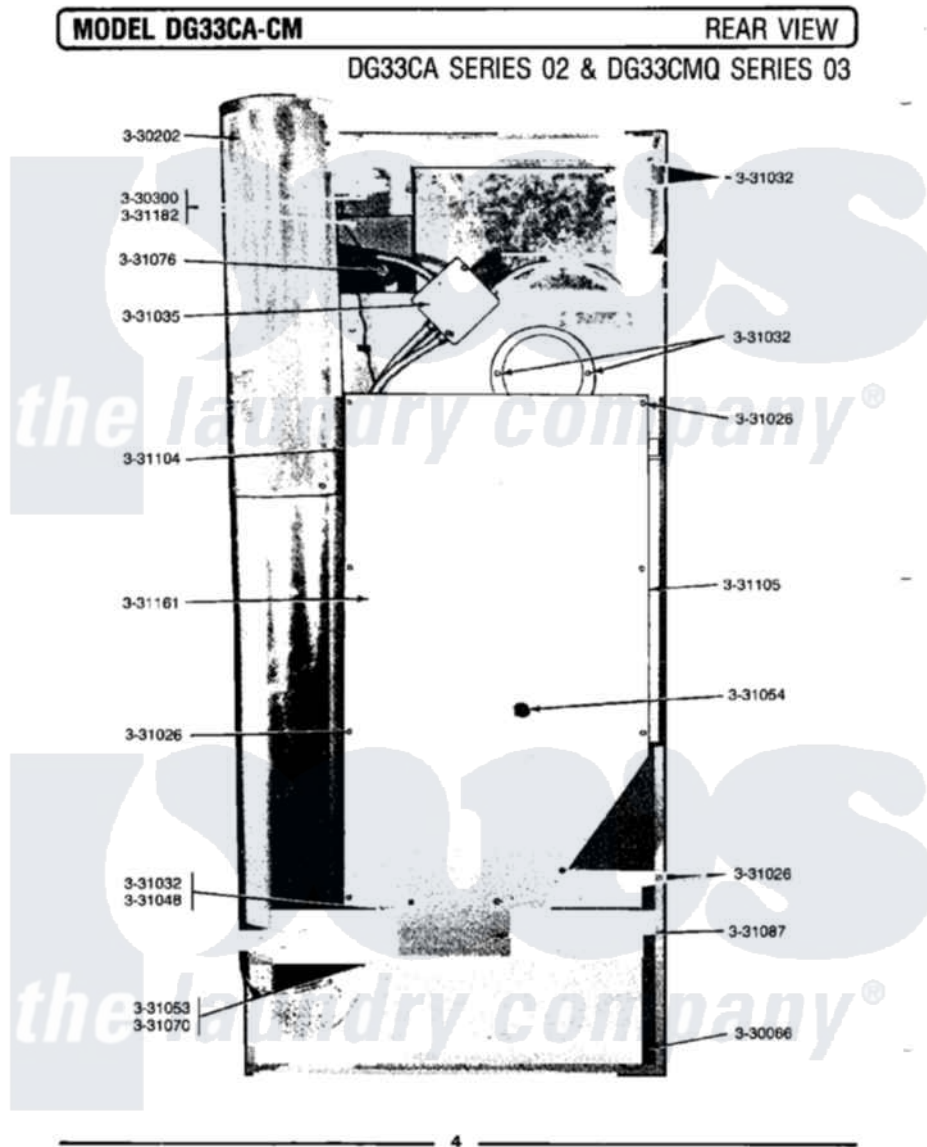

# Maytag DG33CM 02 - REAR VIEW

Maytag [Commercial Maytag DG33CM Dryer Parts](#) Parts Diagram 02 - REAR VIEW  
 Click on the part number to view part

Item	Original Part Number	Replaced By	Status	Part Description
001	Y052749	<a href="#">62739</a>		Nut, Lock
002	NLA		Not Available	LEVELING LEG
003	Y330080		Not Available	SPIDER & SHAFT ASSEMBLY
004	<a href="#">Y330087</a>			Drum Assembly Complete
005	Y330202		Not Available	RECIRCULATION TEE ASSEMBLY
006	<a href="#">Y330300</a>			Safety Thermostat
007	331026	<a href="#">90767</a>		Screw, 8A X 3/8 HeX Washer Head Tapping
008	NLA		Not Available	CLIP
009	331032	<a href="#">61002031</a>		Screw, Handle
010	NLA		Not Available	WIRE NUT (6 USED)
011	331048		Not Available	COVER FOR BLOWER IMPELLER
012	<a href="#">331053</a>			Damper
013	<a href="#">331054</a>			Grease Fitting - Pulley Pin
014	NLA		Not Available	HINGE PIN, DAMPER

015	NLA	Not Available	GAS SUPPLY LINE-28 1/2 INCH
016	NLA	Not Available	DRUM ROD
017	NLA	Not Available	SHIELD, MOTOR
018	NLA	Not Available	SUPPORT, REAR COVER (LT)
019	NLA	Not Available	SUPPORT, REAR COVER (RT)
020	NLA	Not Available	BACK GUARD
021	NLA	Not Available	RECIRCULATION BOOT
022	911852	<a href="#">486009</a>	Lockwasher