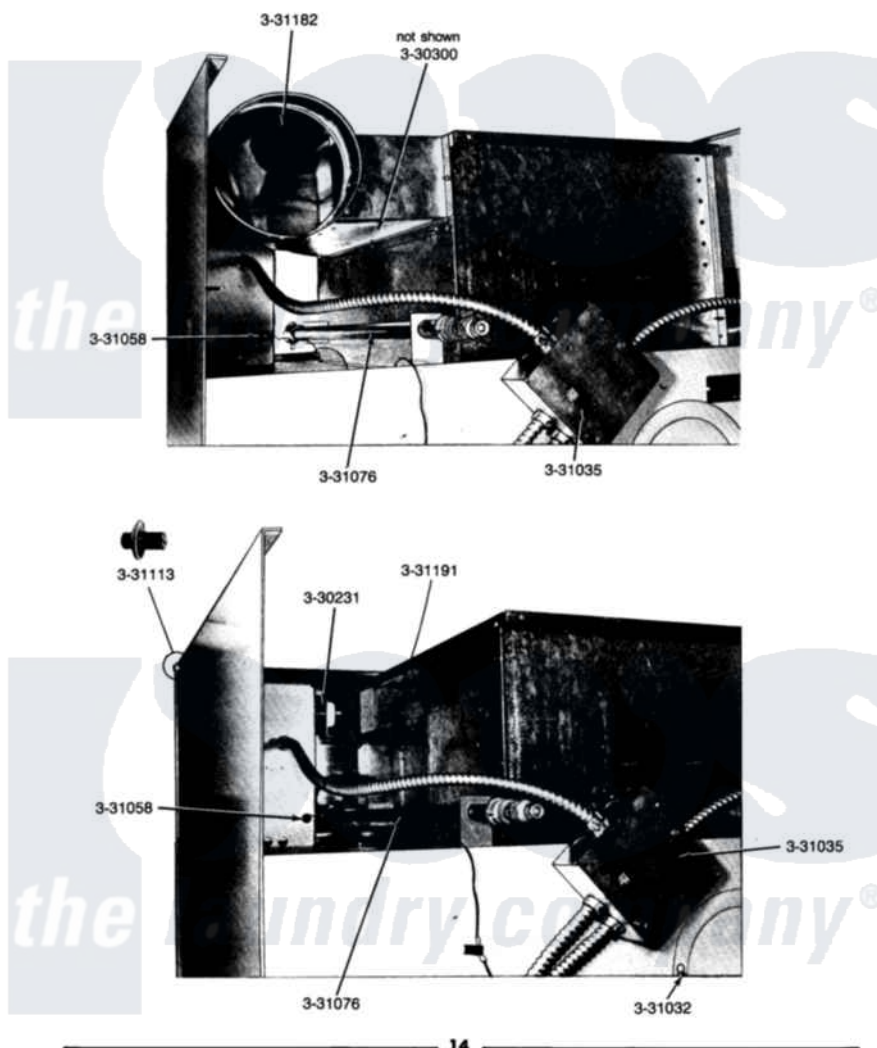

Maytag DG33CM 05 - RECIRCULATION COMPONENTS

MODEL DG33CA-CM RECIRCULATION COMPONENTS - REAR VIEW

DG33CA SERIES 02 & DG33CMQ SERIES 03

Maytag [Commercial Maytag DG33CM Dryer Parts](#) Parts Diagram 05 - RECIRCULATION COMPONENTS
 Click on the part number to view part

Item	Original Part Number	Replaced By	Status	Part Description
001	Y330231			Transformer
002	Y330300			Safety Thermostat
003	331032	61002031		Screw, Handle
004	NLA		Not Available	WIRE NUT (6 USED)
005	331058			Grommet-Temp. Control Tubin
006	NLA		Not Available	GAS SUPPLY LINE-28 1/2 INCH
007	NLA		Not Available	HINGE RIVET
008	NLA		Not Available	RECIRCULATION BOOT
009	NLA		Not Available	DECAL-LIGHTING & CLEARANCE