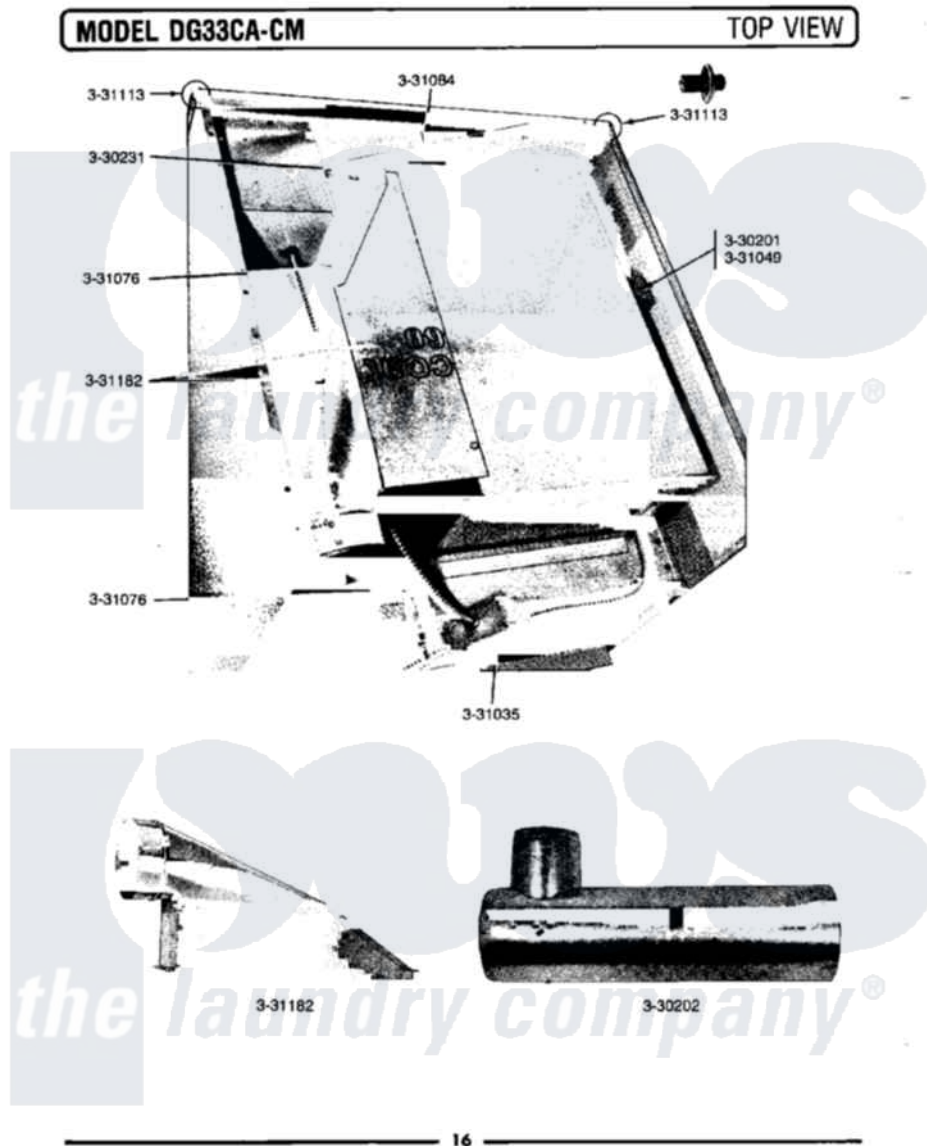

Maytag DG33CM 06 - TOP VIEW

Maytag [Commercial Maytag DG33CM Dryer Parts](#) Parts Diagram 06 - TOP VIEW
 Click on the part number to view part

Item	Original Part Number	Replaced By	Status	Part Description
001	Y330201		Not Available	HIGH LIMIT THERMOSTAT
002	Y330202		Not Available	RECIRCULATION TEE ASSEMBLY
003	NLA		Not Available	BAFFLE ASSEMBLY
004	Y330231			Transformer
005	NLA		Not Available	WIRE NUT (6 USED)
006	331049		Not Available	VENTILATED COVER - HI-LIMIT
007	NLA		Not Available	GAS SUPPLY LINE-28 1/2 INCH
008	331084		Not Available	SUPPORT ROD FOR UPPER DOOR
009	NLA		Not Available	HINGE RIVET
010	NLA		Not Available	RECIRCULATION BOOT
011	NLA		Not Available	PANEL COVER