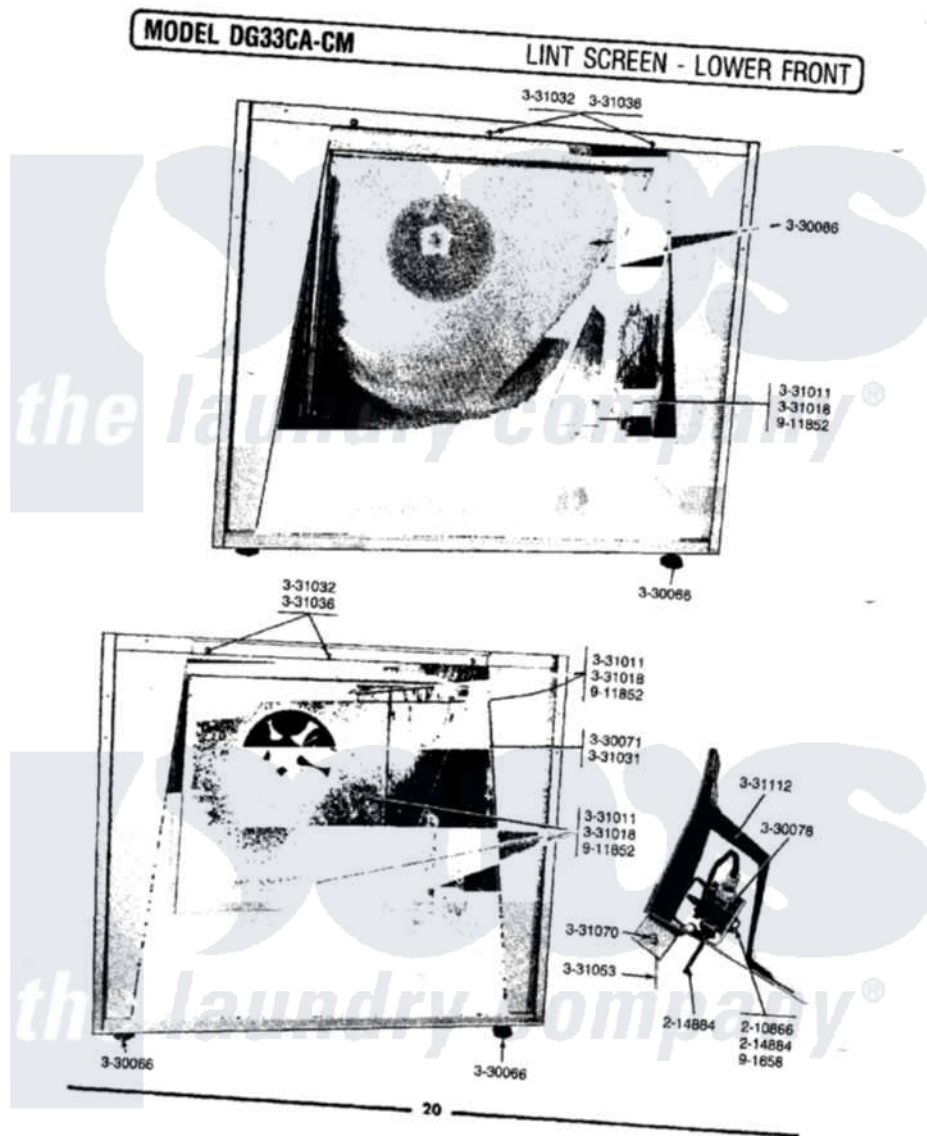

# Maytag DG33CM 08 - LINT SCREEN-LOWER FRONT

Maytag Commercial Maytag DG33CM Dryer Parts Parts Diagram 08 - LINT SCREEN-LOWER FRONT  
 Click on the part number to view part

Item	Original Part Number	Replaced By	Status	Part Description
001	<a href="#">Y055980</a>			Hi-Temp Adhesive, 2 Oz Tube
002	<a href="#">210866</a>			Nut, Twin Speed
003	214884	<a href="#">213501</a>		Screw, No.6-20 X 1-1/8 Inch
004	NLA		Not Available	LEVELING LEG
005	Y330071		Not Available	IMPELLER FOR BLOWER
006	<a href="#">Y330078</a>			Cool-Down Bypass Switch
007	<a href="#">Y330086</a>			Lint Screen With Frame
008	NLA		Not Available	WING NUT, LINT HOOD
009	NLA		Not Available	WASHER, LINT HOOD (CABINET)
010	331031		Not Available	SET SCREW FOR IMPELLER
011	331032	<a href="#">61002031</a>		Screw, Handle
012	<a href="#">331036</a>			Washer-Front Panel Screws
013	<a href="#">331053</a>			Damper
014	NLA		Not Available	HINGE PIN, DAMPER
015	NLA		Not Available	SHIELD, DAMPER SWITCH