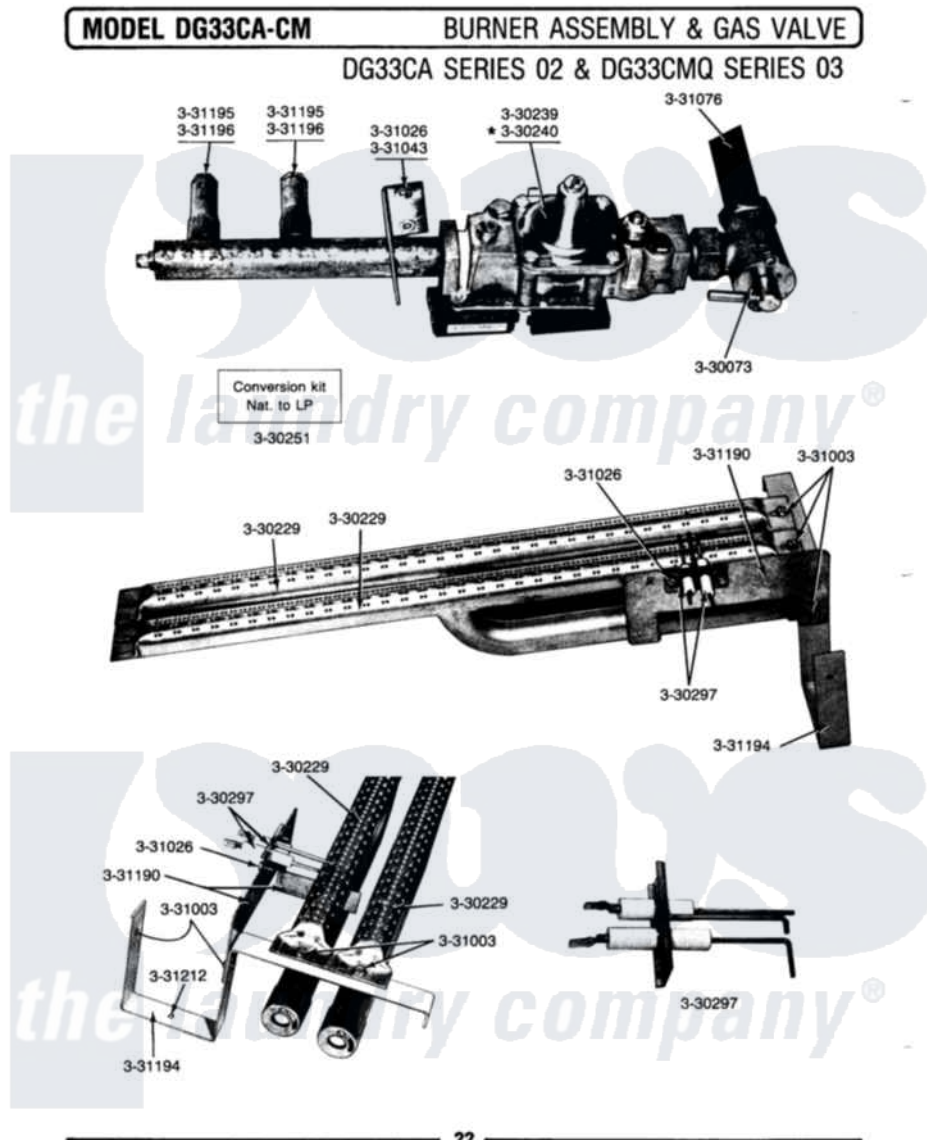

Maytag DG33CM 09 - BURNER ASSEMBLY & GAS VALVE

Maytag Commercial Maytag DG33CM Dryer Parts Parts Diagram 09 - BURNER ASSEMBLY & GAS VALVE
 Click on the part number to view part

Item	Original Part Number	Replaced By	Status	Part Description
001	Y330073			Valve, Shut-Off
002	Y330229			Burner Assembly
003	Y330239		Not Available	GAS VALVE - NAT
004	NLA		Not Available	GAS VALVE - LP
005	Y330250		Not Available	COIL ON GAS VALVE
006	NLA		Not Available	CONVERSION KIT (NAT TO LP)
007	NLA		Not Available	HI-VOLT CABLE & IGNITER KIT
008	331003	489483		Screw 10-32 X 1/2
009	331026	90767		Screw, 8A X 3/8 HeX Washer Head Tapping
010	NLA		Not Available	BRACKET, GAS CONTROL
011	NLA		Not Available	GAS SUPPLY LINE-28 1/2 INCH
012	NLA		Not Available	MOUNTING BRACKET
013	NLA		Not Available	BURNER SUPPORT BRACKET

014	NLA		Not Available	ORIFICE, MAIN BURNER-NAT.
015	NLA		Not Available	ORIFICE, MAIN BURNER (LP)
016	331212	3390631		Screw, 10-16 X 3/8