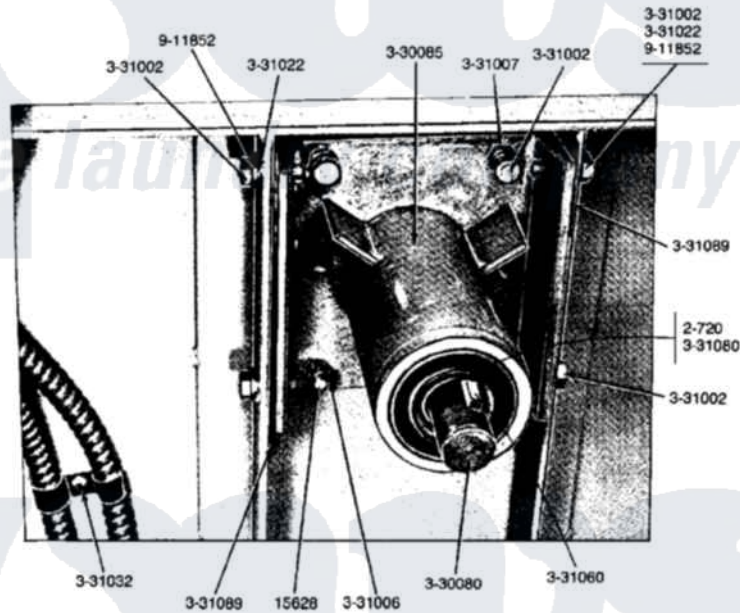

Maytag DG33CM 11 - DRUM BEARING SUPPORT ASSEMBLY

MODEL DG33CA-CM DRUM BEARING SUPPORT ASSEMBLY

26

Maytag [Commercial Maytag DG33CM Dryer Parts](#) Parts Diagram 11 - DRUM BEARING SUPPORT ASSEMBLY
 Click on the part number to view part

Item	Original Part Number	Replaced By	Status	Part Description
001	NLA		Not Available	BOLT, 5/16 X 3/4 HEX
002	Y200720	22003441		Bearing, Rear
003	Y330080		Not Available	SPIDER & SHAFT ASSEMBLY
004	Y330085			Drum Support Housing
005	NLA		Not Available	BOLT, DRUM
006	NLA		Not Available	NUT-DRUM SUPPORT BOLT, 5/16
007	NLA		Not Available	NUT-DRUM SUPPORT BOLT, 3/8
008	NLA		Not Available	WASHER, DRUM SUPPORT
009	331032	61002031		Screw, Handle
010	331060			Key For Drum
011	331080		Not Available	SPACER FOR CENTER BEARING
012	331089			Shim For Drum Rod
013	911852	486009		Lockwasher