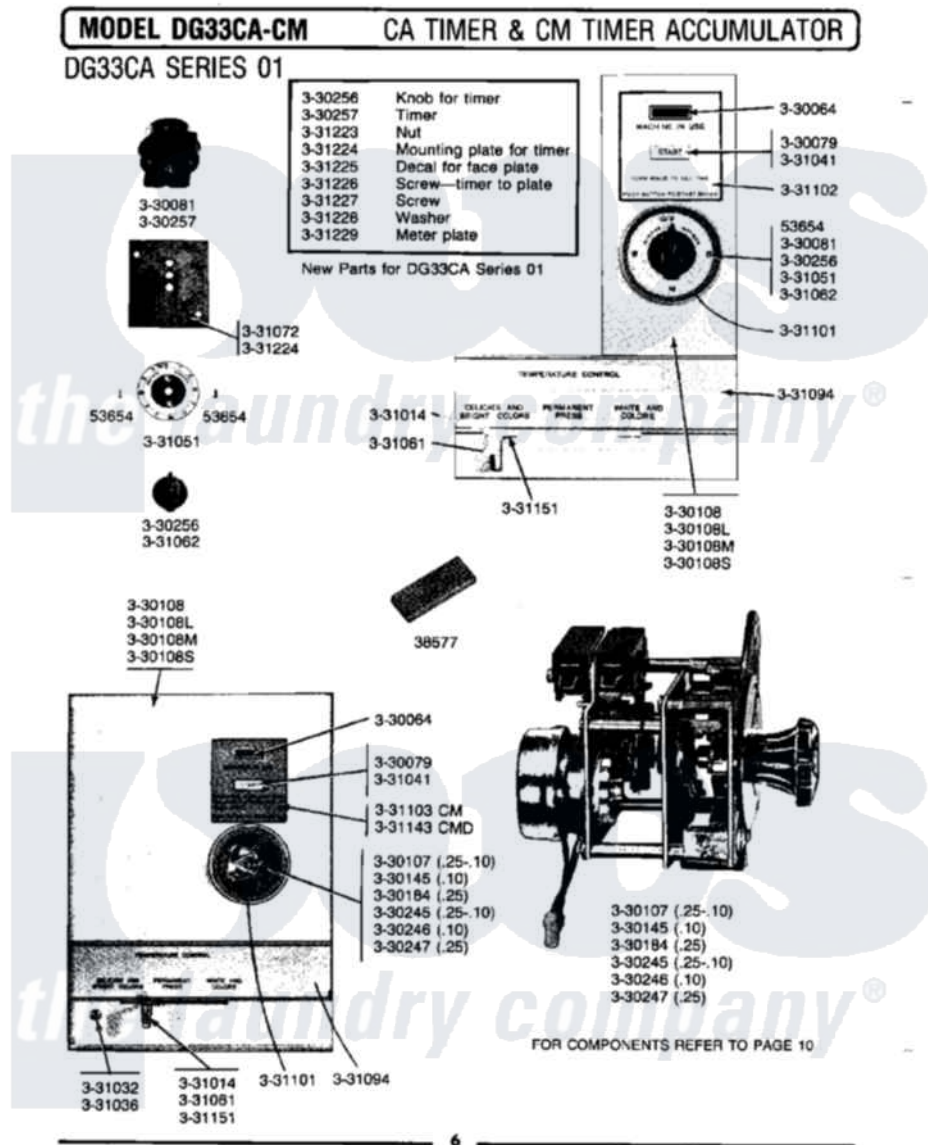

Maytag DG33CM 13 - TIMER ACCUMULATOR

Maytag Commercial Maytag DG33CM Dryer Parts Parts Diagram 13 - TIMER ACCUMULATOR
 Click on the part number to view part

Item	Original Part Number	Replaced By	Status	Part Description
001	NLA		Not Available	TOOL TO ADJUST TIMING SWITCH
002	NLA		Not Available	SCREW, No.5-40 X 3/8
003	Y330064			Pilot Light
004	Y330079		Not Available	SWITCH, PUSH-TO-START
005	NLA		Not Available	TIMER ACCUMULATOR - CM
006	NLA		Not Available	FRONT PANEL (WHT)
007	330108L		Not Available	FRONT PANEL-ALMOND
008	330108M		Not Available	FRONT PANEL-HARVEST WHEAT
009	Y330145		Not Available	CONTA ACCUMULATOR ASSEMBLY
010	330184			Timer Accumulator-25
011	NLA		Not Available	TIMER ACCUMULATOR (.25-.10)
012	NLA		Not Available	TIMER ACCUMULATOR (.10)
013	NLA		Not Available	TIMER ACCUMULATOR (.25)
014	331014	8281196		Screw

015	331032	61002031	Screw, Handle
016	331036		Washer-Front Panel Screws
017	331041		Button-Push-To-Start Switch
018	331061		Knob For Temperature Contro
019	NLA	Not Available	TRIM BAR, UPPER PANEL
020	331101	Not Available	BEZEL FOR TIMER- ACCUMULATOR
021	NLA	Not Available	INSTRUCTION PLATE - CM
022	331151		Lever-Temperature Control