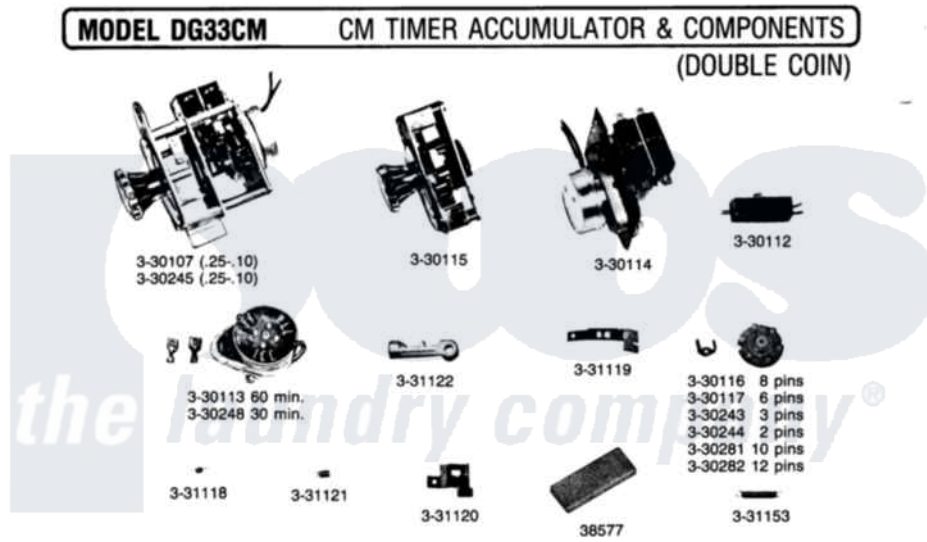

Maytag DG33CM 14 - TIMER ACCUMULATOR & COMP. (DOUBLE COIN)

Maytag Commercial Maytag DG33CM Dryer Parts Parts Diagram 14 - TIMER ACCUMULATOR & COMP. (DOUBLE COIN)

Click on the part number to view part

Item	Original Part Number	Replaced By	Status	Part Description
001	NLA		Not Available	TOOL, ADJUST TIMING SWITCH
002	NLA		Not Available	TIMER ACCUMULATOR - CM
003	330112			Switch For Actuator
004	330113			Timer Motor
005	NLA		Not Available	METER PLATE ASSEMBLY
006	NLA		Not Available	COIN HANDLING ASSEMBLY
007	330116		Not Available	TIMING CAM - 8 PINS
008	330117		Not Available	TIMING CAM - 6 PINS
009	Y330243			Timing Cam
010	Y330244		Not Available	TIMING CAM (2 PINS)
011	NLA		Not Available	TIMER ACCUMULATOR (.25-.10)
012	330248			Timer Motor
013	Y330281			Timing Cam
014	NLA		Not Available	TIMING CAM (12 PINS)

015	NLA	Not Available	COIL SPRING, PAWL
016	NLA	Not Available	SIDE SPRING-COIN RETAINER
017	NLA	Not Available	BOTTOM SPRING-COIN RETAINER
018	NLA	Not Available	COIL SPRING, DETENT ARM
019	NLA	Not Available	INDEX LEVER-SWITCH ACTUATOR
020	331153		Coil Spring F/Carrier Retur