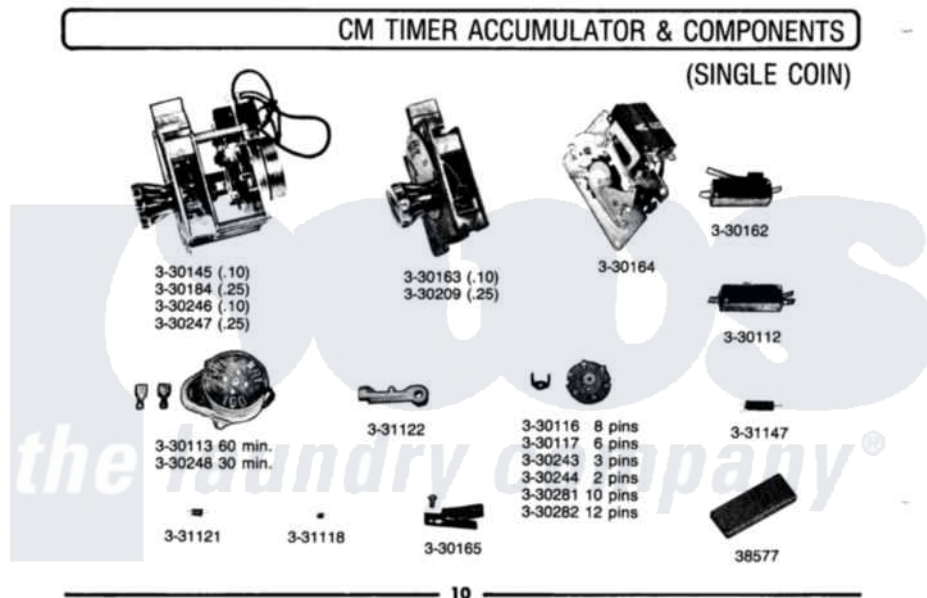

Maytag DG33CM 14 - TIMER ACCUMULATOR & COMP. (DOUBLE COIN)

Maytag Commercial Maytag DG33CM Dryer Parts Parts Diagram 14 - TIMER ACCUMULATOR & COMP. (DOUBLE COIN)

Click on the part number to view part

Item	Original Part Number	Replaced By	Status	Part Description
001	NLA		Not Available	TOOL, ADJUST TIMING SWITCH
002	NLA		Not Available	TIMER ACCUMULATOR - CM
003	330112			Switch For Actuator
004	330113			Timer Motor
005	NLA		Not Available	METER PLATE ASSEMBLY
006	NLA		Not Available	COIN HANDLING ASSEMBLY
007	330116		Not Available	TIMING CAM - 8 PINS
008	330117		Not Available	TIMING CAM - 6 PINS
009	Y330243			Timing Cam
010	Y330244		Not Available	TIMING CAM (2 PINS)
011	NLA		Not Available	TIMER ACCUMULATOR (.25-.10)
012	330248			Timer Motor
013	Y330281			Timing Cam
014	NLA		Not Available	TIMING CAM (12 PINS)

015	NLA	Not Available	COIL SPRING, PAWL
016	NLA	Not Available	SIDE SPRING-COIN RETAINER
017	NLA	Not Available	BOTTOM SPRING-COIN RETAINER
018	NLA	Not Available	COIL SPRING, DETENT ARM
019	NLA	Not Available	INDEX LEVER-SWITCH ACTUATOR
020	331153		Coil Spring F/Carrier Retur