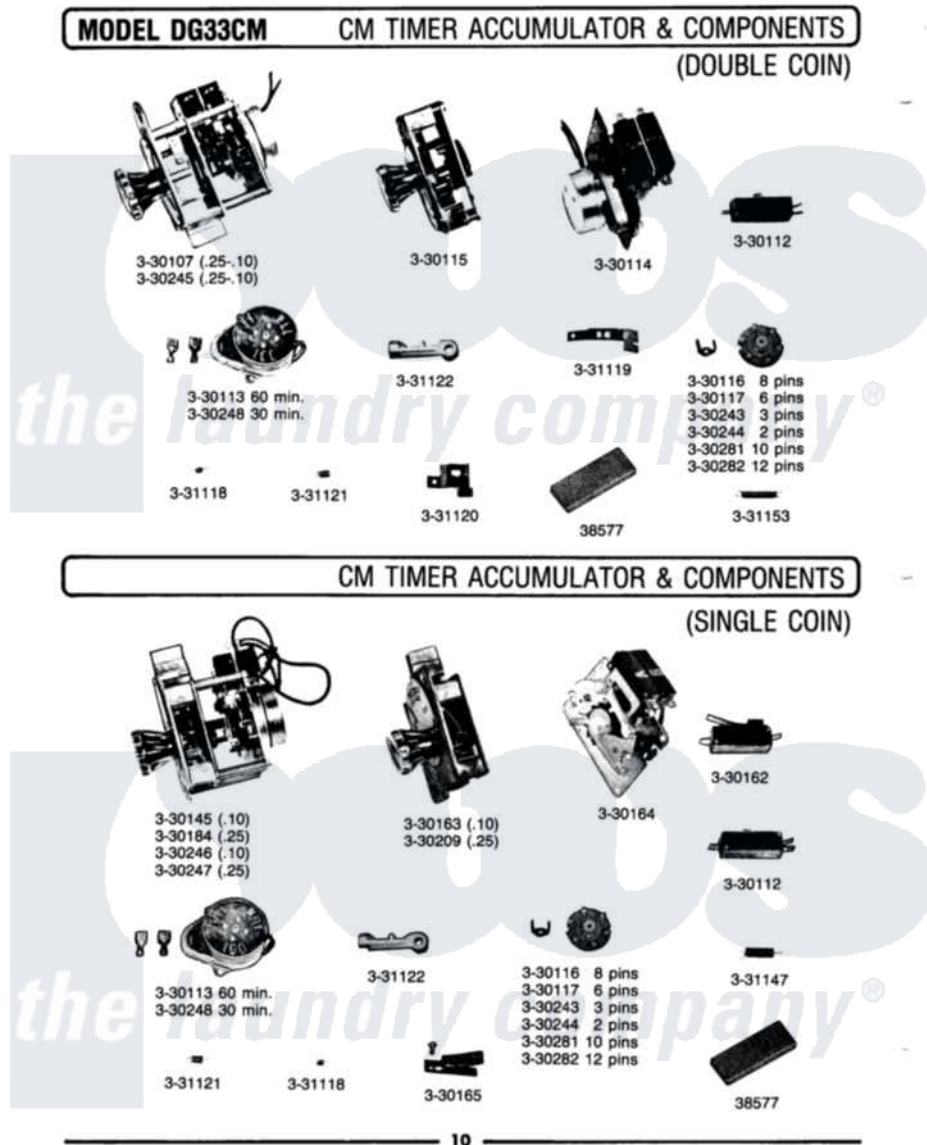

Maytag DG33CM 15 - TIMER ACCUMULATOR & COMP. (SINGLE COIN)

Maytag Commercial Maytag DG33CM Dryer Parts Parts Diagram 15 - TIMER ACCUMULATOR & COMP. (SINGLE COIN)

Click on the part number to view part

Item	Original Part Number	Replaced By	Status	Part Description
001	NLA		Not Available	TOOL, ADJUST TIMING SWITCH
002	330112			Switch For Actuator
003	330113			Timer Motor
004	330116		Not Available	TIMING CAM - 8 PINS
005	330117		Not Available	TIMING CAM - 6 PINS
006	Y330145		Not Available	CONTA ACCUMULATOR ASSEMBLY
007	Y330162			Switch For Time Delay
008	NLA		Not Available	COIN HANDLING MECHANISM
009	NLA		Not Available	METER PLATE ASSEMBLY
010	Y330165			Retainer Spring And Screw Kit
011	330184			Timer Accumulator-25
012	NLA		Not Available	COIN HANDLING MECHANISM
013	Y330243			Timing Cam

014	Y330244	Not Available	TIMING CAM (2 PINS)
015	NLA	Not Available	TIMER ACCUMULATOR (.10)
016	NLA	Not Available	TIMER ACCUMULATOR (.25)
017	330248		Timer Motor
018	Y330281		Timing Cam
019	NLA	Not Available	TIMING CAM (12 PINS)
020	NLA	Not Available	COIL SPRING, PAWL
021	NLA	Not Available	COIL SPRING, DETENT ARM
022	NLA	Not Available	INDEX LEVER-SWITCH ACTUATOR
023	NLA	Not Available	COIL SPRING, CARRIER RETURN