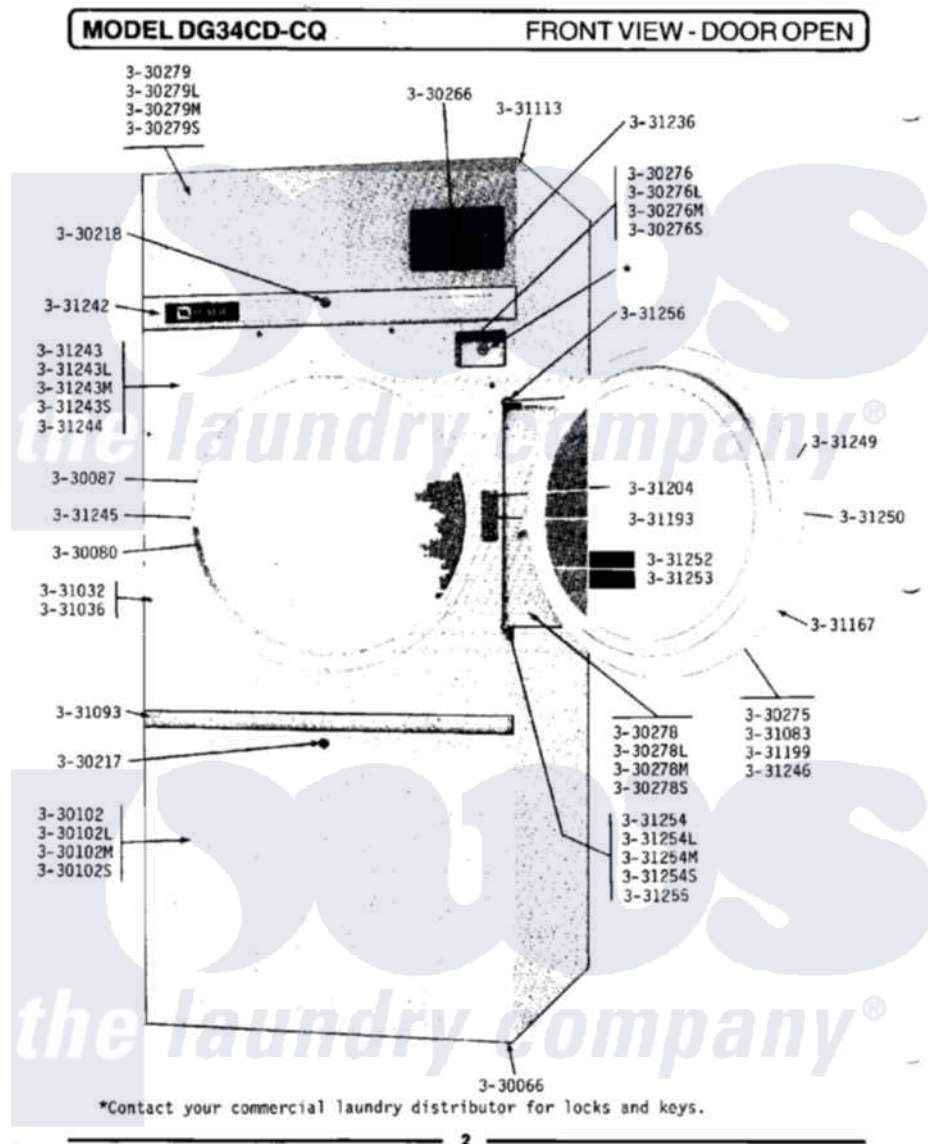

Maytag DG34CD 01 - FRONT VIEW-DOOR OPEN

Maytag Commercial Maytag DG34CD Dryer Parts Parts Diagram 01 - FRONT VIEW-DOOR OPEN
 Click on the part number to view part

Item	Original Part Number	Replaced By	Status	Part Description
001	NLA		Not Available	LEVELING LEG
002	Y330080		Not Available	SPIDER & SHAFT ASSEMBLY
003	Y330087			Drum Assembly Complete
004	Y330102			FRONT PANEL-WHITE
005	NLA		Not Available	FRONT PANEL-ALMOND
006	NLA		Not Available	FRONT PANEL-HARVEST WHEAT
007	NLA		Not Available	FRONT PANEL-SUNSET CORAL
008	Y330217			Lock
009	Y330218			Lock
010	Y330266		Not Available	MEMBRANE SWITCH
011	Y330275			Door Assembly
012	NLA		Not Available	COIN BOX, WHITE
013	330276L		Not Available	COIN BOX-ALMOND
014	NLA		Not Available	COIN BOX - HARVEST WHEAT