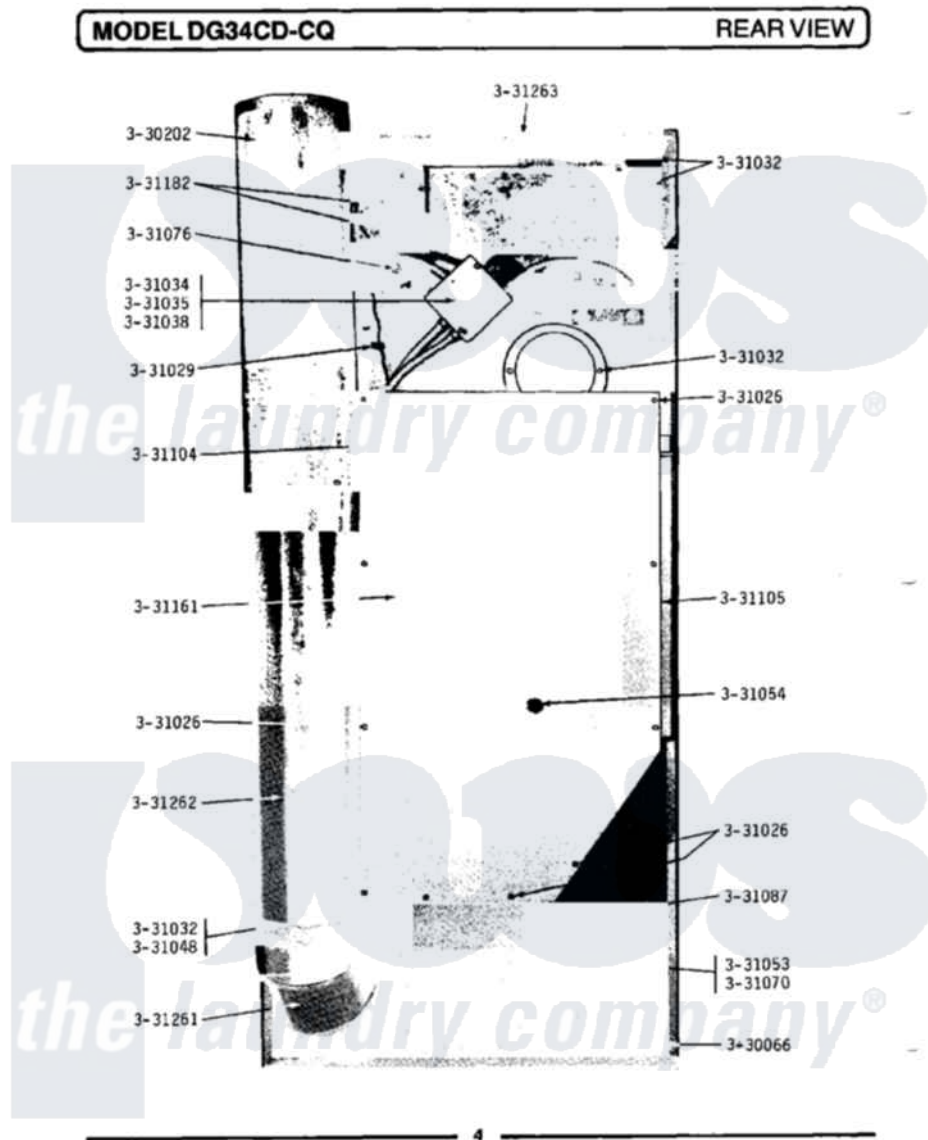

Maytag DG34CD 02 - REAR VIEW

Maytag [Commercial Maytag DG34CD Dryer Parts](#) Parts Diagram 02 - REAR VIEW
 Click on the part number to view part

Item	Original Part Number	Replaced By	Status	Part Description
001	Y052749	62739		Nut, Lock
002	Y054866	486009		Lockwasher
003	NLA		Not Available	LEVELING LEG
004	Y330080		Not Available	SPIDER & SHAFT ASSEMBLY
005	Y330087			Drum Assembly Complete
006	Y330202		Not Available	RECIRCULATION TEE ASSEMBLY
007	331026	90767		Screw, 8A X 3/8 HeX Washer Head Tapping
008	NLA		Not Available	CLIP
009	331032	61002031		Screw, Handle
010	NLA		Not Available	WIRE NUT
011	NLA		Not Available	WIRE NUT (6 USED)
012	NLA		Not Available	HINGE PIN FOR DAMPER
013	331048		Not Available	COVER FOR BLOWER IMPELLER
014	331053			Damper

015	331054		Grease Fitting - Pulley Pin
016	NLA	Not Available	HINGE PIN FOR DAMPER
017	NLA	Not Available	GAS SUPPLY LINE-28 1/2 INCH
018	NLA	Not Available	DRUM ROD
019	NLA	Not Available	SHIELD FOR MOTOR
020	NLA	Not Available	SUPPORT FOR REAR COVER-LEFT
021	NLA	Not Available	RIB, TUMBLER (ONLY)
022	NLA	Not Available	BACK GUARD
023	NLA	Not Available	RECIRCULATION BOOT
024	NLA	Not Available	ELBOW-90 DEGREE 8" DIAMETER
025	NLA	Not Available	PIPE - 8" DIAMETER
026	NLA	Not Available	TOP COVER FOR CABINET