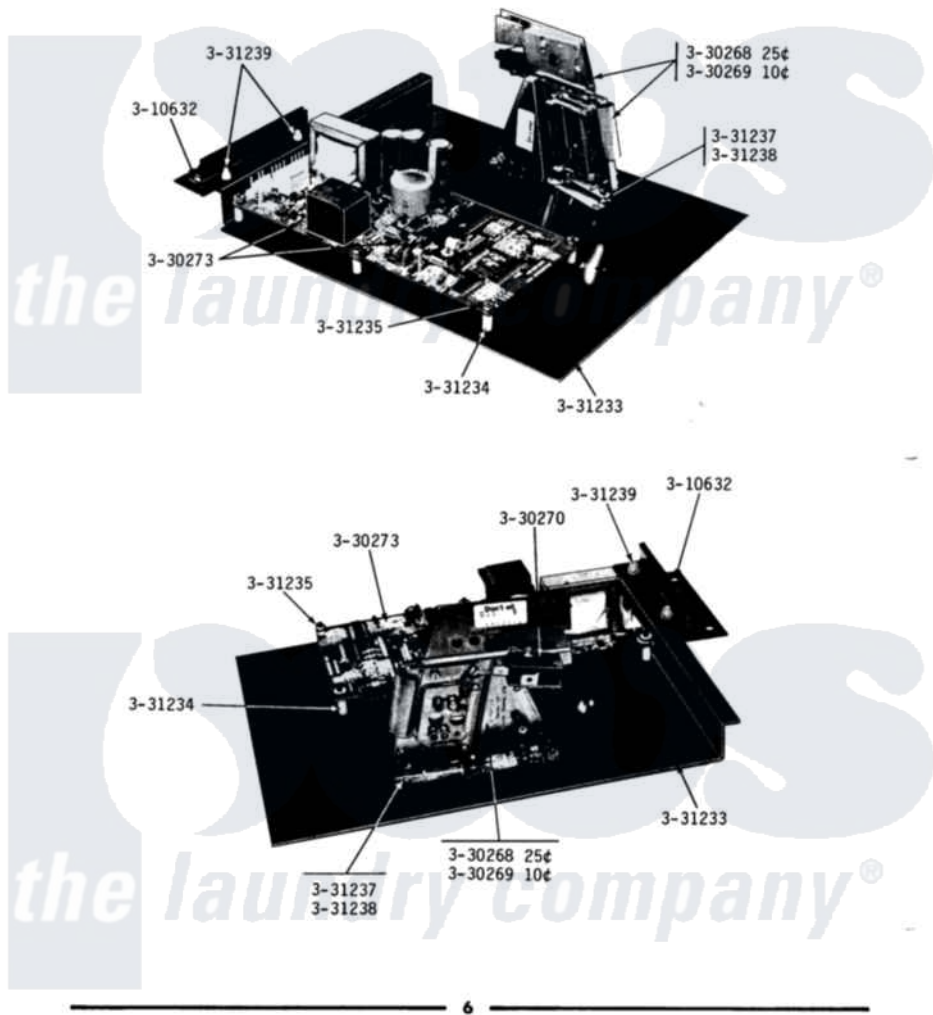

Maytag DG34CD 03 - ELECTRONIC CONTROL ASSEMBLY

MODEL DG34CD-CQ

CD-CQ ELECTRONIC CONTROL ASSEMBLY

Maytag [Commercial Maytag DG34CD Dryer Parts](#) Parts Diagram 03 - ELECTRONIC CONTROL ASSEMBLY
 Click on the part number to view part

Item	Original Part Number	Replaced By	Status	Part Description
001	Y310632	1163839		Screw
002	Y330264		Not Available	WIRE HARNESS
003	Y330265		Not Available	WIRE HARNESS-DUAL CONTROL
004	Y330266		Not Available	MEMBRANE SWITCH
005	Y330268		Not Available	COIN ACCEPTOR ASSEMBLY \$.25
006	NLA		Not Available	COIN ACCEPTOR ASSEMBLY \$.10
007	Y330270		Not Available	COIN SWITCH
008	36001001			Printed Circuit Board
"	36001002			Sensor
"	Y330273	Y330316		Electronic
"	Y330315			Switch Assembly
"	Y330319		Not Available	WIRE ASSEMBLY
"	Y330320			Harness, Heat Sensor
009	331233			Plate For Electronic Contro

010	331234		Spacer For Circuit Board
011	331235	701719	Nut, Hex
012	NLA		Not Available BAIL FOR COIN RETURN
013	331237		Screw
014	NLA		Not Available LOCK WASHER
015	NLA		Not Available BUMPER
016	NLA		Not Available LABEL - \$.25
017	NLA		Not Available LABEL - \$.10-\$.25