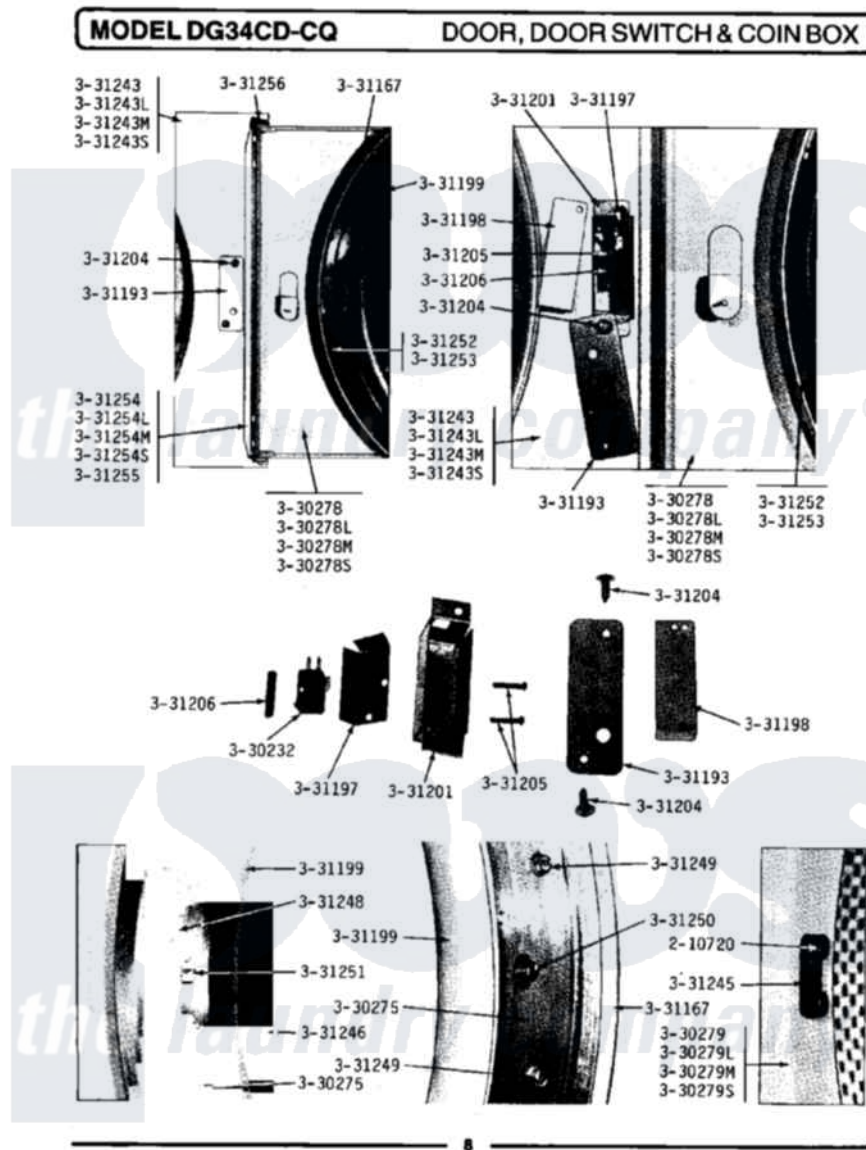

# Maytag DG34CD 04 - DOOR, DOOR SWITCH, & COIN BOX

Maytag Commercial Maytag DG34CD Dryer Parts Parts Diagram 04 - DOOR, DOOR SWITCH, & COIN BOX  
 Click on the part number to view part

| Item | Original Part Number    | Replaced By | Status        | Part Description               |
|------|-------------------------|-------------|---------------|--------------------------------|
| 001  | <a href="#">210720</a>  |             |               | Rivet, Bearing To Tumbler Frmt |
| 002  | Y330232                 |             | Not Available | DOOR SWITCH                    |
| 003  | <a href="#">Y330275</a> |             |               | Door Assembly                  |
| 004  | NLA                     |             | Not Available | COIN BOX, WHITE                |
| 005  | 330276L                 |             | Not Available | COIN BOX-ALMOND                |
| 006  | NLA                     |             | Not Available | COIN BOX - HARVEST WHEAT       |
| 007  | NLA                     |             | Not Available | COIN BOX-SUNSET CORAL          |
| 008  | NLA                     |             | Not Available | HINGE ASSEMBLY-WHITE           |
| 009  | NLA                     |             | Not Available | HINGE ASSEMBLY-ALMOND          |
| 010  | NLA                     |             | Not Available | HINGE ASSEMBLY-HARVEST WHEA    |
| 011  | NLA                     |             | Not Available | HINGE ASSEMBLY-SUNSET CORAL    |
| 012  | NLA                     |             | Not Available | FRONT PANEL-WHITE              |
| 013  | NLA                     |             | Not Available | FRONT PANEL-ALMOND             |
| 014  | NLA                     |             | Not Available | FRONT PANEL-HARVEST WHEAT      |