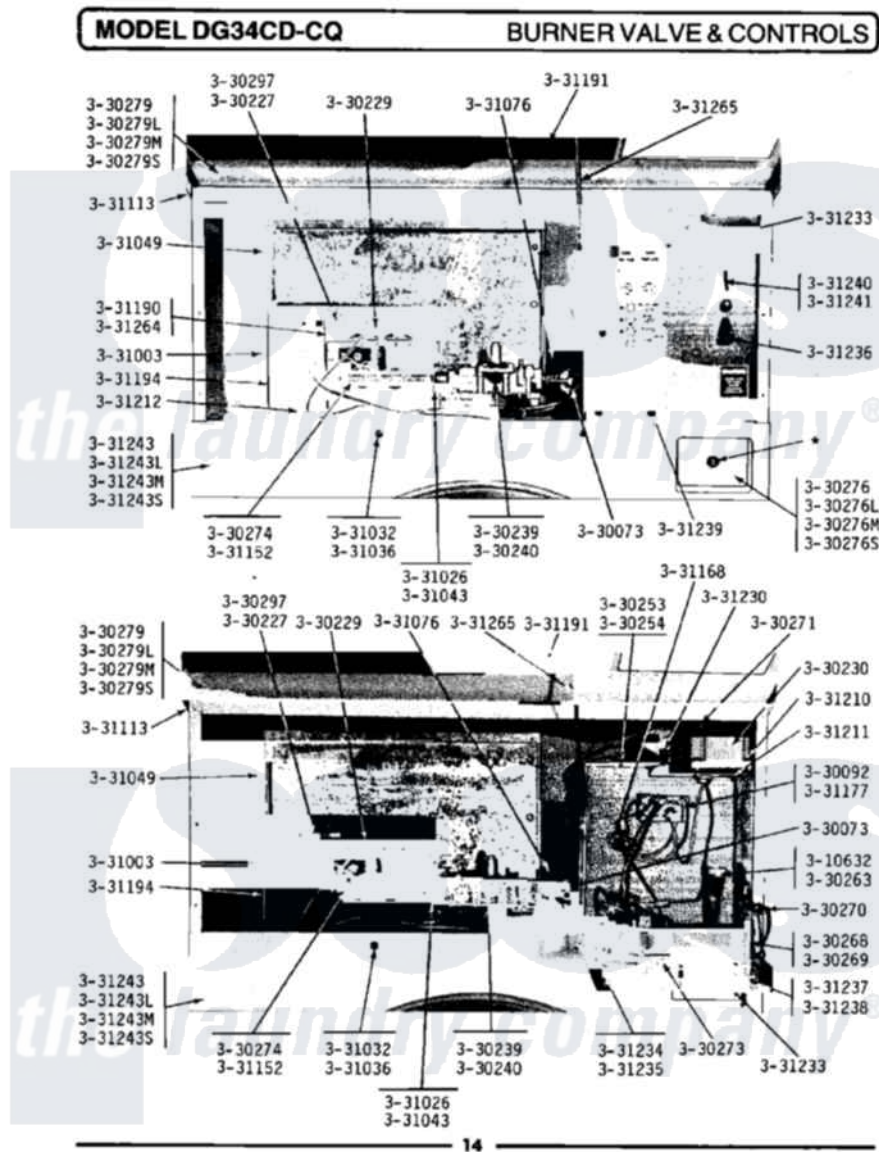

Maytag DG34CD 07 - BURNER VALVE & CONTROLS

Maytag Commercial Maytag DG34CD Dryer Parts Parts Diagram 07 - BURNER VALVE & CONTROLS
 Click on the part number to view part

Item	Original Part Number	Replaced By	Status	Part Description
001	Y310632	1163839		Screw
002	Y330073			Valve, Shut-Off
003	Y330092			Terminal Block
004	Y330201		Not Available	HIGH LIMIT THERMOSTAT
005	NLA		Not Available	IGNITION ASSEMBLY
006	Y330228			Harness For Gas Valve
007	Y330229			Burner Assembly
008	Y330230			Ignition Control Assembly
009	Y330231			Transformer
010	Y330239		Not Available	GAS VALVE - NAT
011	NLA		Not Available	GAS VALVE (LPG)
012	Y330253			Fuse
013	Y330254			Fuse Block
014	NLA		Not Available	COIN CHUTE ASSEMBLY
015	Y330268		Not Available	COIN ACCEPTOR ASSEMBLY \$.25
				COIN ACCEPTOR