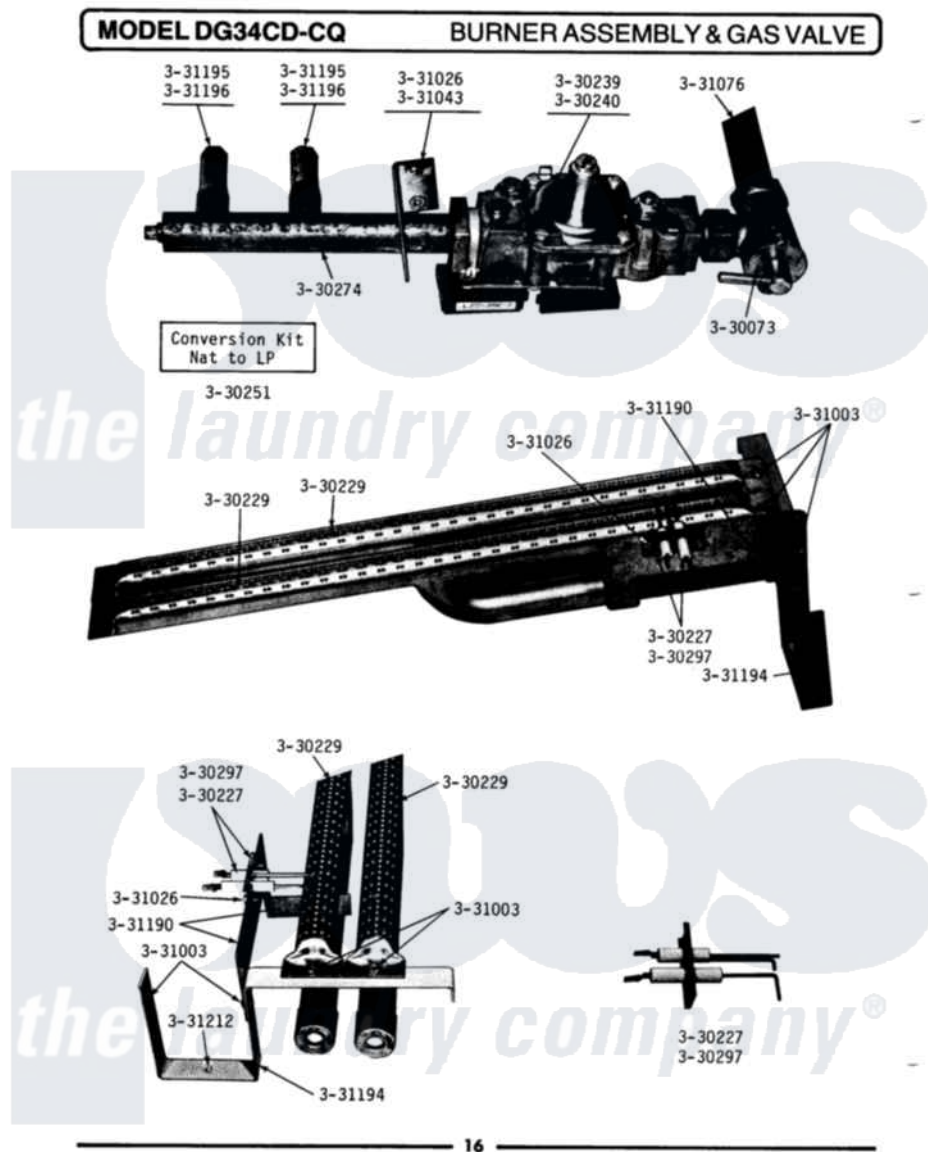

Maytag DG34CD 08 - BURNER ASSEMBLY & GAS VALVE

16

Maytag [Commercial Maytag DG34CD Dryer Parts](#) Parts Diagram 08 - BURNER ASSEMBLY & GAS VALVE
 Click on the part number to view part

Item	Original Part Number	Replaced By	Status	Part Description
001	Y330073			Valve, Shut-Off
002	NLA		Not Available	IGNITION ASSEMBLY
003	Y330229			Burner Assembly
004	Y330239		Not Available	GAS VALVE - NAT
005	NLA		Not Available	GAS VALVE (LPG)
006	330249		Not Available	RETAINER FOR GAS VALVE
007	Y330250		Not Available	COIL ON GAS VALVE
008	NLA		Not Available	CONVERSION KIT (NAT.TO LPG)
009	NLA		Not Available	MANIFOLD FOR MAIN BURNER
010	331003	489483		Screw 10-32 X 1/2
011	331026	90767		Screw, 8A X 3/8 HeX Washer Head Tapping
012	NLA		Not Available	BRACKET FOR GAS CONTROL
013	NLA		Not Available	GAS SUPPLY LINE-28 1/2 INCH

014	NLA		Not Available	MOUNTING BRACKET
015	NLA		Not Available	BURNER SUPPORT BRACKET
016	NLA		Not Available	ORIFICE, MAIN BURNER-NAT.
017	NLA		Not Available	ORIFICE, MAIN BURNER (LPG)
018	331212	3390631		Screw, 10-16 X 3/8
019	NLA		Not Available	HI-VOLT CABLE & IGNITER KIT