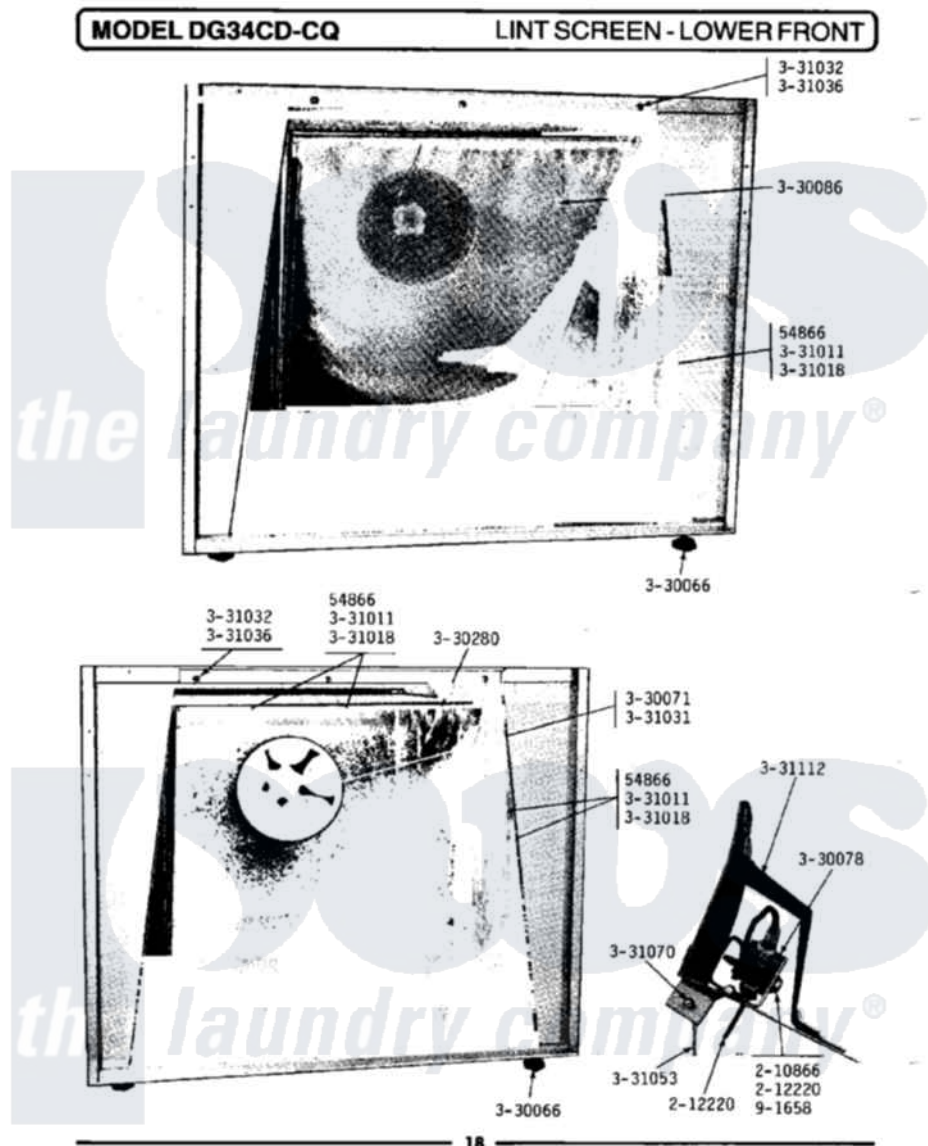

Maytag DG34CD 09 - LINT SCREEN-LOWER FRONT

Maytag Commercial Maytag DG34CD Dryer Parts Parts Diagram 09 - LINT SCREEN-LOWER FRONT
 Click on the part number to view part

Item	Original Part Number	Replaced By	Status	Part Description
001	Y052749	62739		Nut, Lock
002	Y054866	486009		Lockwasher
003	NLA		Not Available	LOCK WASHER, 3/8 X 1/16
004	Y055980			Hi-Temp Adhesive, 2 Oz Tube
005	210866			Nut, Twin Speed
006	212220	213501		Screw, No.6-20 X 1-1/8 Inch
007	NLA		Not Available	LEVELING LEG
008	Y330071		Not Available	IMPELLER FOR BLOWER
009	Y330078			Cool-Down Bypass Switch
010	Y330086			Lint Screen With Frame
011	NLA		Not Available	TEMPERATURE SENSOR ASSEMBLY
012	Y330280		Not Available	LINT HOOD ASSEMBLY
013	NLA		Not Available	WING NUT - LINT HOOD TO CAB
014	NLA		Not Available	WASHER-LINT HOOD TO CABINET

015	331031	Not Available	SET SCREW FOR IMPELLER
016	331032	61002031	Screw, Handle
017	331036		Washer-Front Panel Screws
018	NLA	Not Available	SQUARE WASHER FOR DRUM ROD
019	331053		Damper
020	331058		Grommet-Temp. Control Tubin
021	NLA	Not Available	HINGE PIN FOR DAMPER
022	NLA	Not Available	DRUM ROD
023	NLA	Not Available	SHIELD FOR DAMPER SWITCH
024	NLA	Not Available	TWIN FASTENER WITH SCREWS