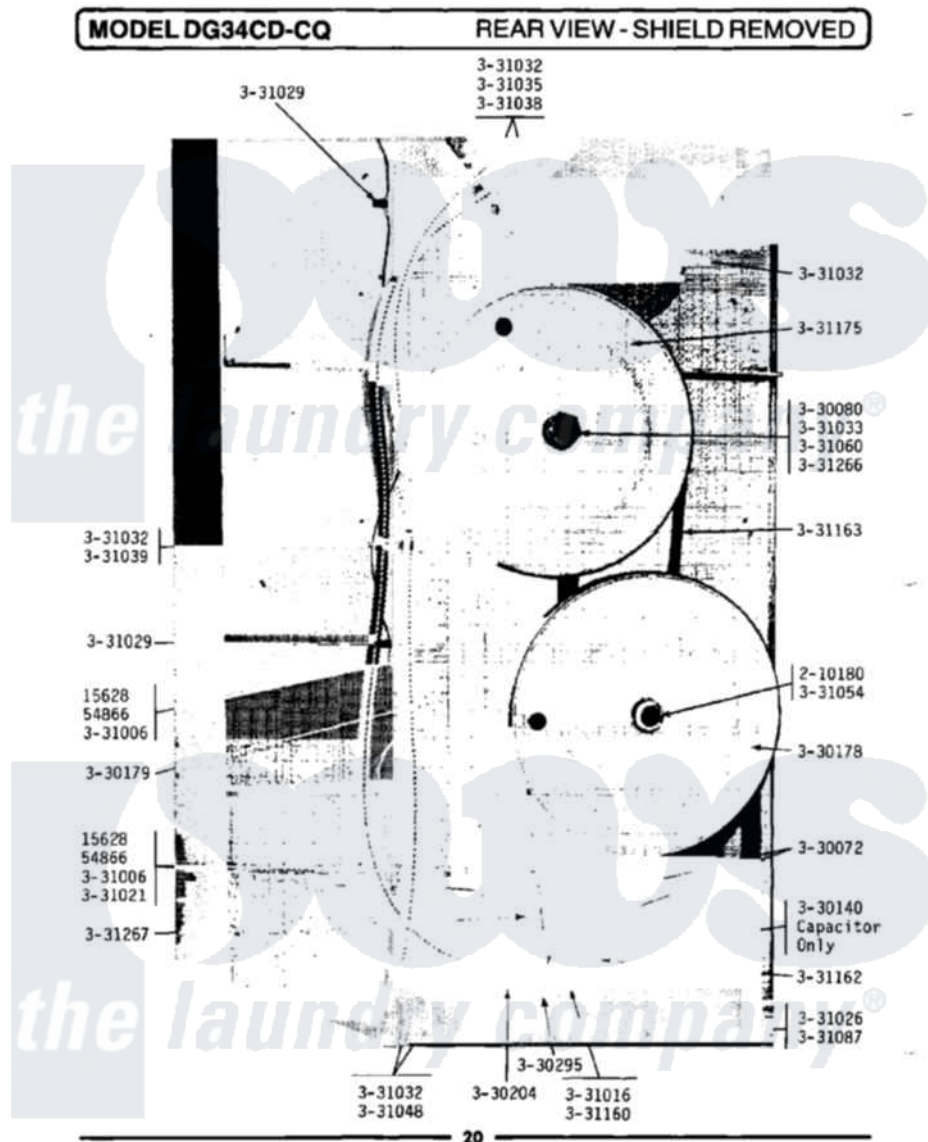

Maytag DG34CD 10 - REAR VIEW-SHIELD REMOVED

Maytag Commercial Maytag DG34CD Dryer Parts Parts Diagram 10 - REAR VIEW-SHIELD REMOVED
 Click on the part number to view part

Item	Original Part Number	Replaced By	Status	Part Description
001	NLA		Not Available	BOLT, 5/16 X 3/4 HEX
002	Y054866	486009		Lockwasher
003	210180		Not Available	RETAINING RING
004	Y330072		Not Available	MOTOR COMPLETE
005	Y330080		Not Available	SPIDER & SHAFT ASSEMBLY
006	NLA		Not Available	CAPICATOR
007	Y330178			Reduction Pulley
008	Y330179			Bracket And Pin
009	NLA		Not Available	INTERNAL MOTOR SWITCH
010	NLA		Not Available	MOTOR CLAMP
011	NLA		Not Available	NUT-DRUM SUPPORT BOLT, 5/16
012	NLA		Not Available	SET SCREW FOR MOTOR PULLEY
013	NLA		Not Available	WASHER - MOTOR SUPPORT BOLT
014	331026	00767		Screw, 8A X 3/8 HeX Washer

014	331020	30707		Head Tapping
015	NLA		Not Available	CLIP
016	331032	61002031		Screw, Handle
017	331033			Hex Nut-Drum Pulley Shaft
018	NLA		Not Available	WIRE NUT (6 USED)
019	NLA		Not Available	HINGE PIN FOR DAMPER
020	NLA		Not Available	CLIP-CONDUIT TO CABNT.BACK
021	331048		Not Available	COVER FOR BLOWER IMPELLER
022	331054			Grease Fitting - Pulley Pin
023	331060			Key For Drum
024	NLA		Not Available	SHIELD FOR MOTOR
025	331160			Motor Pulley
026	331162	A55		Multiplus Dual Brand V Belt
027	331163	33331163		V-Belt
028	331175		Not Available	DRUM PULLEY
029	331266			Lockwasher For Drum Pulley
030	NLA		Not Available	MOTOR BRACKET