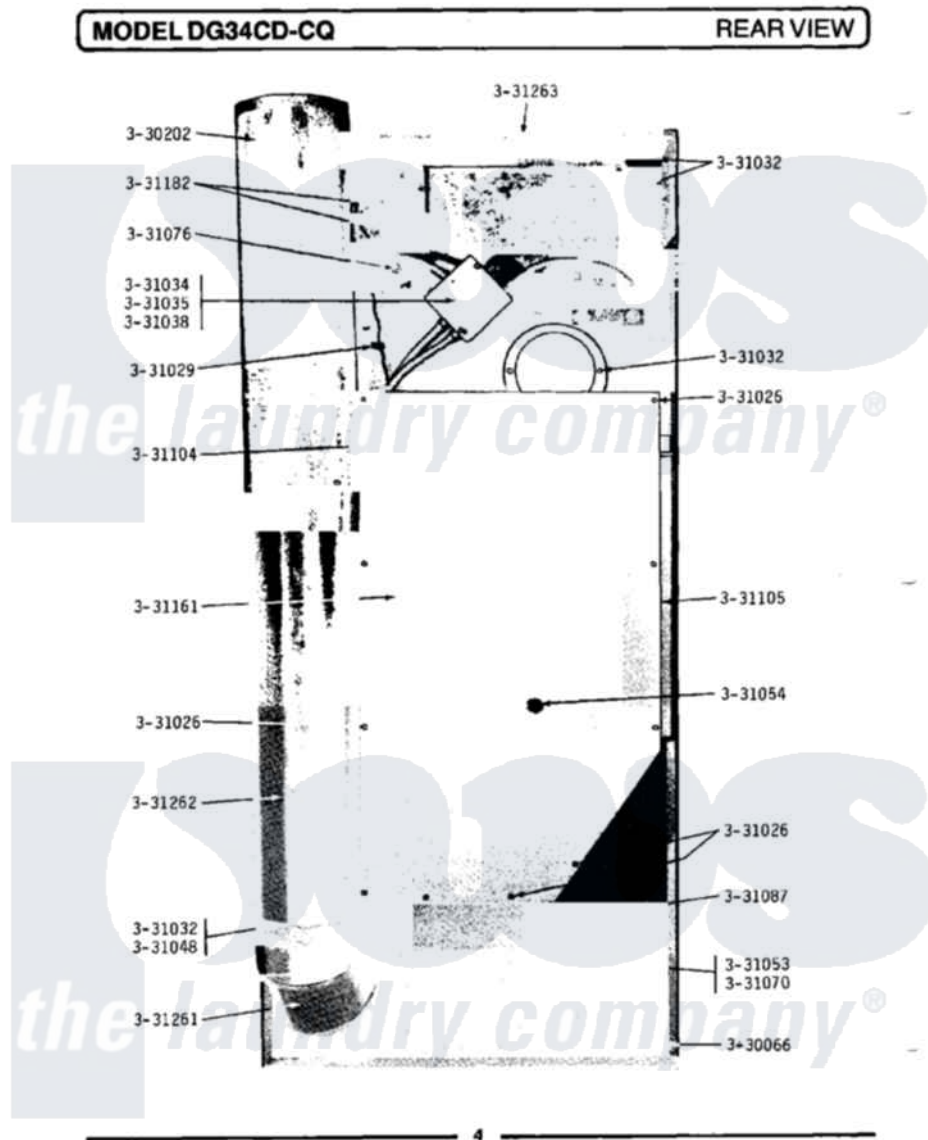

Maytag DG34CQ 02 - REAR VIEW

Maytag [Commercial Maytag DG34CQ Dryer Parts](#) Parts Diagram 02 - REAR VIEW
 Click on the part number to view part

Item	Original Part Number	Replaced By	Status	Part Description
001	Y052749	62739		Nut, Lock
002	Y054866	486009		Lockwasher
003	NLA		Not Available	LEVELING LEG
004	Y330080		Not Available	SPIDER & SHAFT ASSEMBLY
005	Y330087			Drum Assembly Complete
006	Y330202		Not Available	RECIRCULATION TEE ASSEMBLY
007	331026	90767		Screw, 8A X 3/8 HeX Washer Head Tapping
008	NLA		Not Available	CLIP
009	331032	61002031		Screw, Handle
010	NLA		Not Available	WIRE NUT
011	NLA		Not Available	WIRE NUT (6 USED)
012	NLA		Not Available	HINGE PIN FOR DAMPER
013	331048		Not Available	COVER FOR BLOWER IMPELLER
014	331053			Damper

015	331054		Grease Fitting - Pulley Pin
016	NLA	Not Available	HINGE PIN FOR DAMPER
017	NLA	Not Available	GAS SUPPLY LINE-28 1/2 INCH
018	NLA	Not Available	DRUM ROD
019	NLA	Not Available	SHIELD FOR MOTOR
020	NLA	Not Available	SUPPORT FOR REAR COVER-LEFT
021	NLA	Not Available	RIB, TUMBLER (ONLY)
022	NLA	Not Available	BACK GUARD
023	NLA	Not Available	RECIRCULATION BOOT
024	NLA	Not Available	ELBOW-90 DEGREE 8" DIAMETER
025	NLA	Not Available	PIPE - 8" DIAMETER
026	NLA	Not Available	TOP COVER FOR CABINET