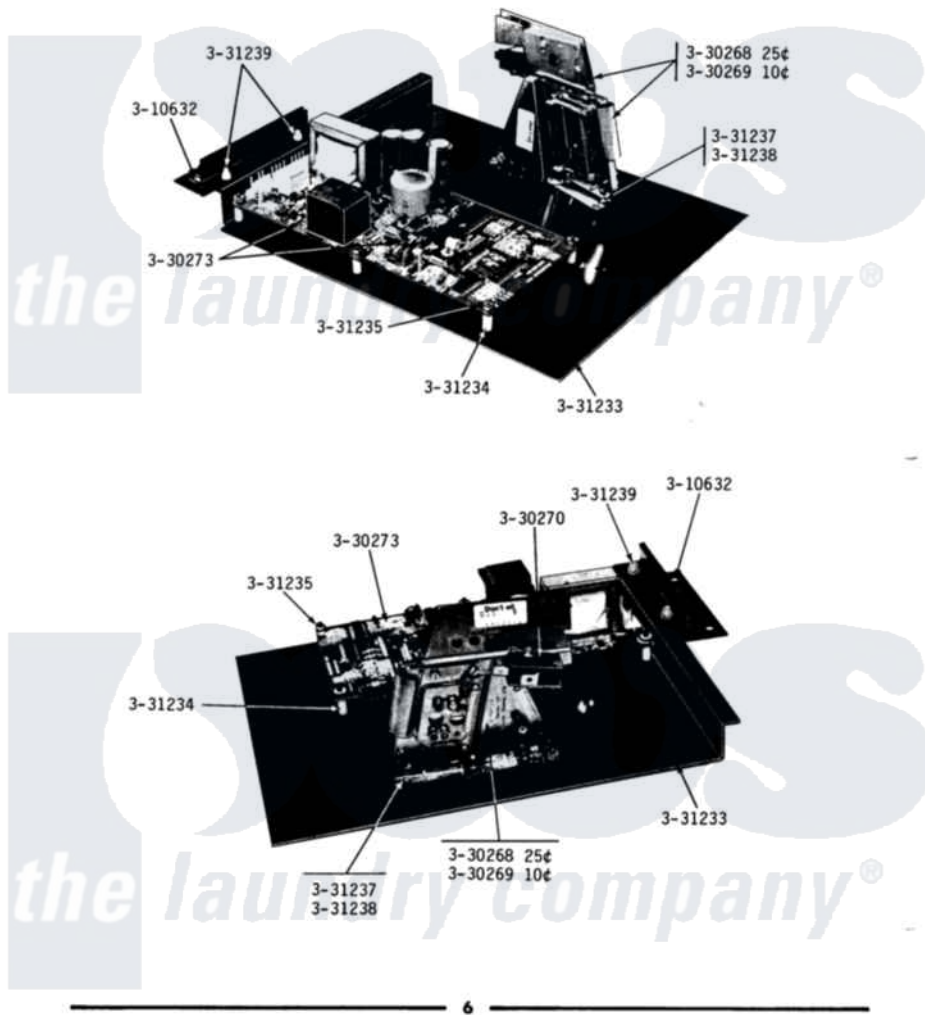

Maytag DG34CQ 03 - ELECTRONIC CONTROL ASSEMBLY

MODEL DG34CD-CQ

CD-CQ ELECTRONIC CONTROL ASSEMBLY

Maytag [Commercial Maytag DG34CQ Dryer Parts](#) Parts Diagram 03 - ELECTRONIC CONTROL ASSEMBLY
 Click on the part number to view part

Item	Original Part Number	Replaced By	Status	Part Description
001	Y310632	1163839		Screw
002	Y330264		Not Available	WIRE HARNESS
003	Y330265		Not Available	WIRE HARNESS-DUAL CONTROL
004	Y330266		Not Available	MEMBRANE SWITCH
005	Y330268		Not Available	COIN ACCEPTOR ASSEMBLY \$.25
006	NLA		Not Available	COIN ACCEPTOR ASSEMBLY \$.10
007	Y330270		Not Available	COIN SWITCH
008	36001001			Printed Circuit Board
"	36001002			Sensor
"	Y330273	Y330316		Electronic
"	Y330315			Switch Assembly
"	Y330319		Not Available	WIRE ASSEMBLY
"	Y330320			Harness, Heat Sensor
009	331233			Plate For Electronic Contro

010	331234		Spacer For Circuit Board
011	331235	701719	Nut, Hex
012	NLA		Not Available BAIL FOR COIN RETURN
013	331237		Screw
014	NLA		Not Available LOCK WASHER
015	NLA		Not Available BUMPER
016	NLA		Not Available LABEL - \$.25
017	NLA		Not Available LABEL - \$.10-\$.25