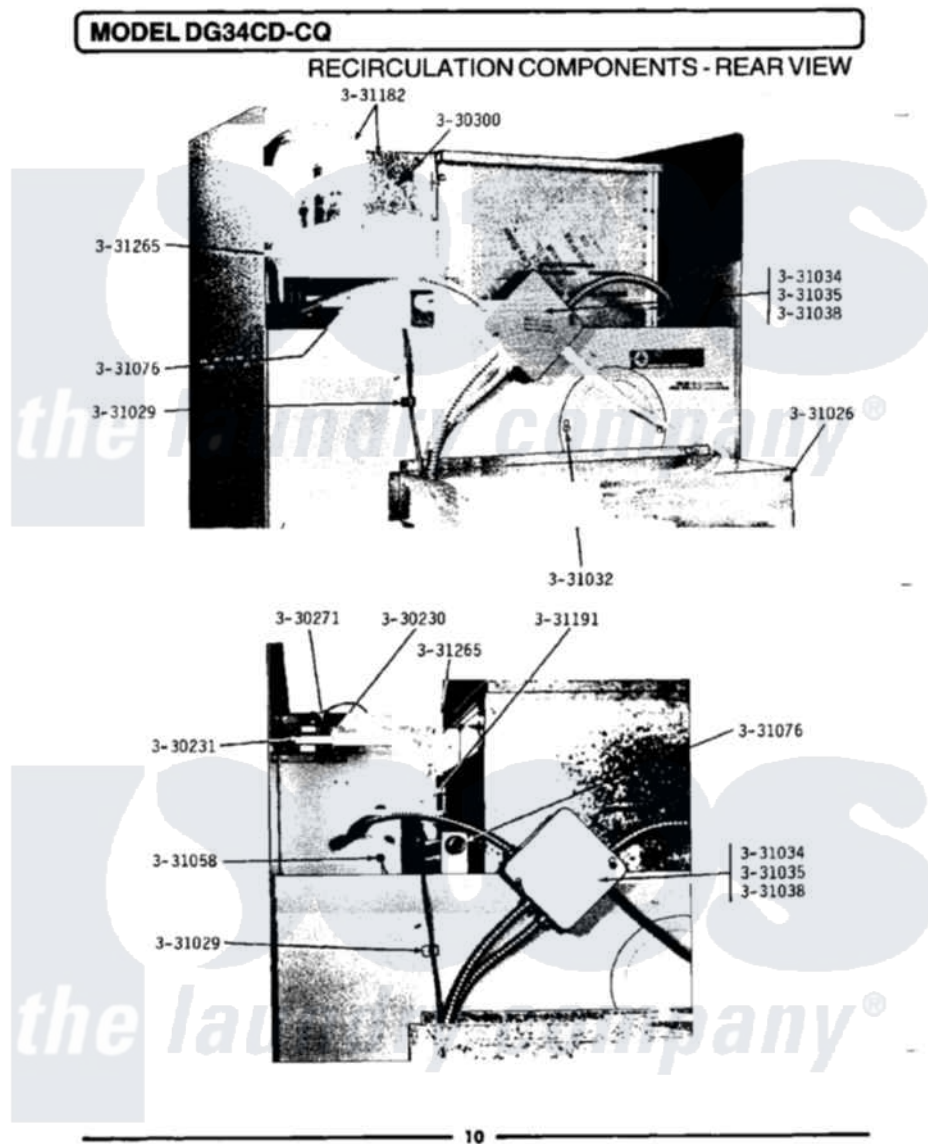

# Maytag DG34CQ 05 - RECIRCULATION COMPONENTS-REAR VIEW

Maytag [Commercial Maytag DG34CQ Dryer Parts](#) Parts Diagram 05 - RECIRCULATION COMPONENTS-REAR VIEW  
 Click on the part number to view part

Item	Original Part Number	Replaced By	Status	Part Description
001	<a href="#">Y330230</a>			Ignition Control Assembly
002	<a href="#">Y330231</a>			Transformer
003	<a href="#">Y330271</a>			Wire For Ignition Control
004	331026	<a href="#">90767</a>		Screw, 8A X 3/8 HeX Washer Head Tapping
005	NLA		Not Available	CLIP
006	331032	<a href="#">61002031</a>		Screw, Handle
007	NLA		Not Available	WIRE NUT
008	NLA		Not Available	WIRE NUT (6 USED)
009	NLA		Not Available	HINGE PIN FOR DAMPER
010	<a href="#">331058</a>			Grommet-Temp. Control Tubin
011	NLA		Not Available	GAS SUPPLY LINE-28 1/2 INCH
012	NLA		Not Available	HINGE RIVET
013	NLA		Not Available	BACK GUARD
014	NLA		Not Available	RECIRCULATION BOOT
015	NLA		Not Available	DECAL-LIGHTING &

015

NLA

Not Available

CLEARANCE

016

NLA

Not Available

SUPPORT ROD

017

[Y330300](#)

Safety Thermostat