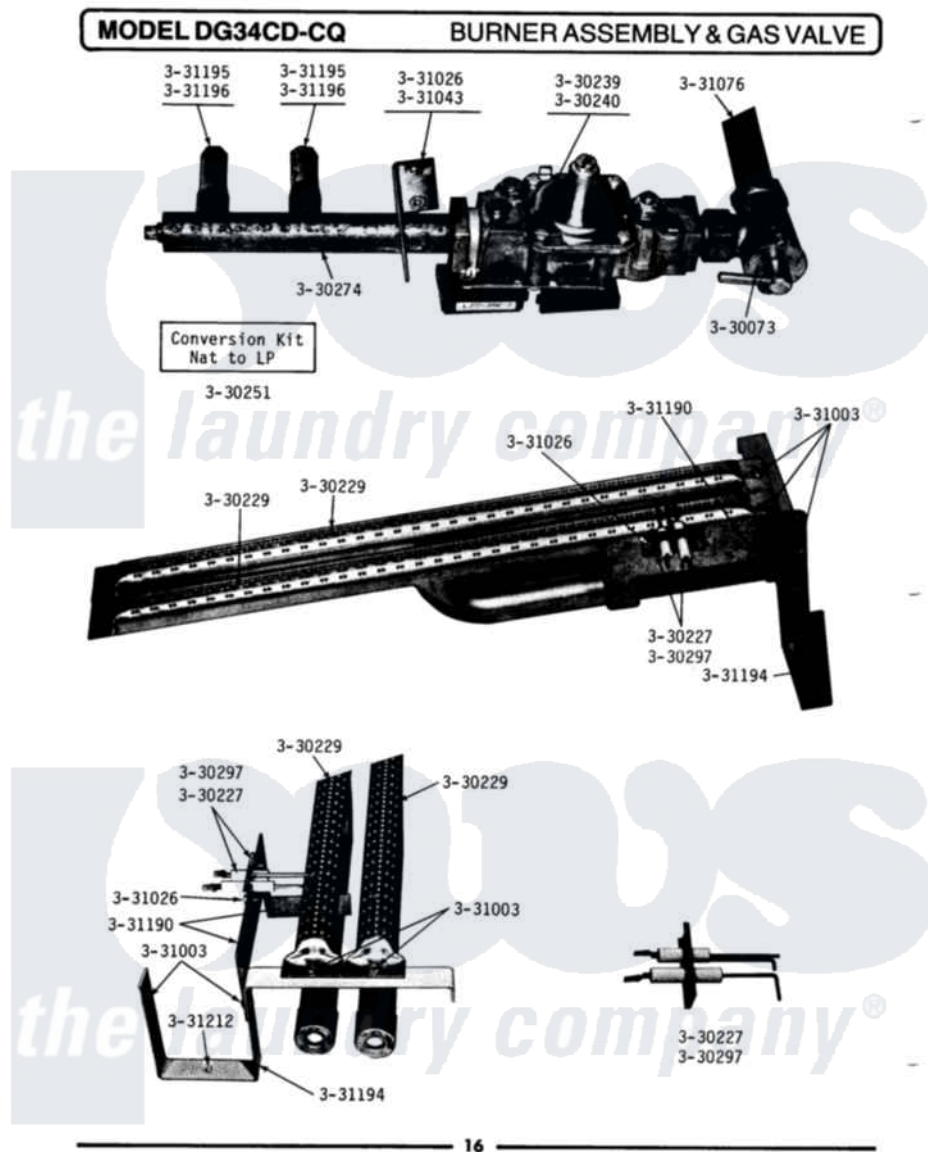

Maytag DG34CQ 08 - BURNER ASSEMBLY & GAS VALVE

Maytag [Commercial Maytag DG34CQ Dryer Parts](#) Parts Diagram 08 - BURNER ASSEMBLY & GAS VALVE
 Click on the part number to view part

Item	Original Part Number	Replaced By	Status	Part Description
001	Y330073			Valve, Shut-Off
002	NLA		Not Available	IGNITION ASSEMBLY
003	Y330229			Burner Assembly
004	Y330239		Not Available	GAS VALVE - NAT
005	NLA		Not Available	GAS VALVE (LPG)
006	330249		Not Available	RETAINER FOR GAS VALVE
007	Y330250		Not Available	COIL ON GAS VALVE
008	NLA		Not Available	CONVERSION KIT (NAT. TO LPG)
009	NLA		Not Available	MANIFOLD FOR MAIN BURNER
010	331003	489483		Screw 10-32 X 1/2
011	331026	90767		Screw, 8A X 3/8 HeX Washer Head Tapping
012	NLA		Not Available	BRACKET FOR GAS CONTROL
013	NLA		Not Available	GAS SUPPLY LINE-28 1/2 INCH

014	NLA		Not Available	MOUNTING BRACKET
015	NLA		Not Available	BURNER SUPPORT BRACKET
016	NLA		Not Available	ORIFICE, MAIN BURNER-NAT.
017	NLA		Not Available	ORIFICE, MAIN BURNER (LPG)
018	331212	3390631		Screw, 10-16 X 3/8
019	NLA		Not Available	HI-VOLT CABLE & IGNITER KIT