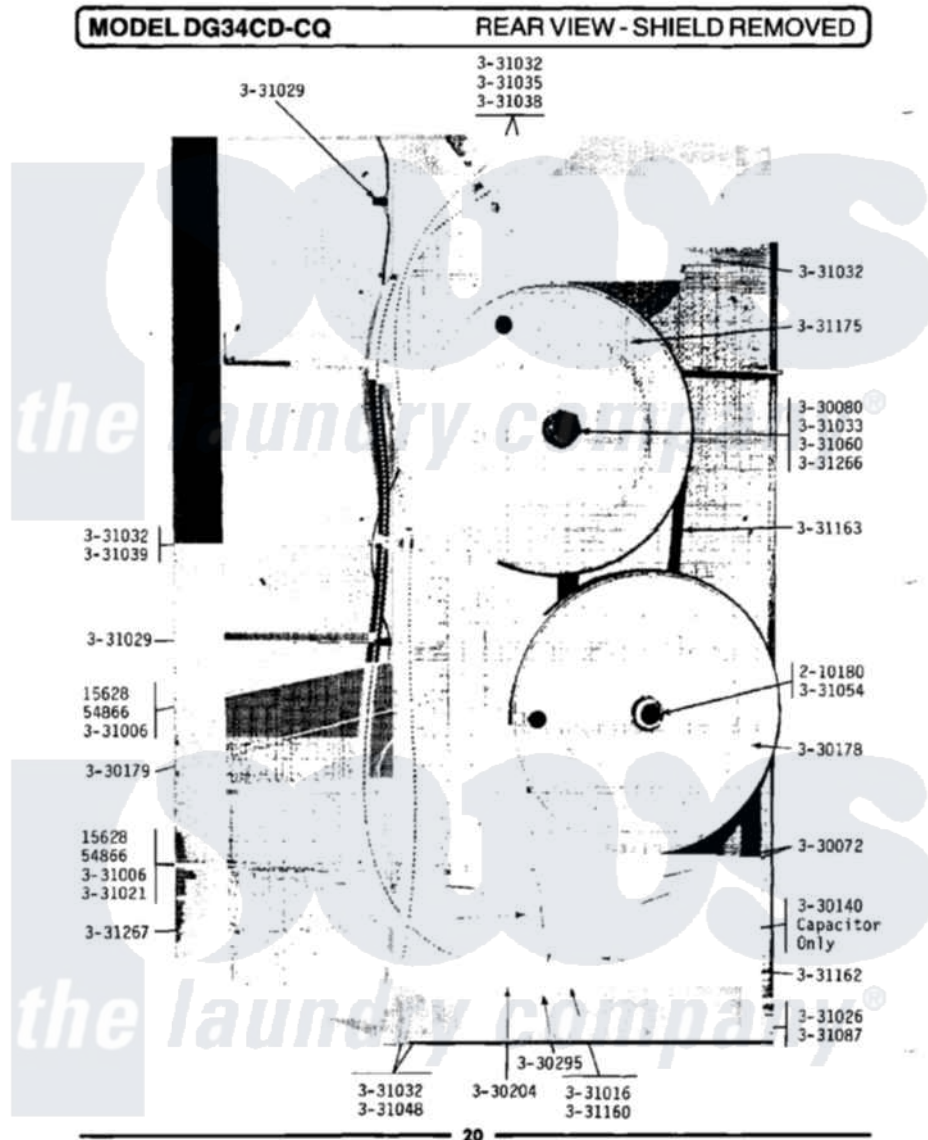

Maytag DG34CQ 10 - REAR VIEW-SHIELD REMOVED

Maytag Commercial Maytag DG34CQ Dryer Parts Parts Diagram 10 - REAR VIEW-SHIELD REMOVED
 Click on the part number to view part

Item	Original Part Number	Replaced By	Status	Part Description
001	NLA		Not Available	BOLT, 5/16 X 3/4 HEX
002	Y054866	486009		Lockwasher
003	210180		Not Available	RETAINING RING
004	Y330072		Not Available	MOTOR COMPLETE
005	Y330080		Not Available	SPIDER & SHAFT ASSEMBLY
006	NLA		Not Available	CAPICATOR
007	Y330178			Reduction Pulley
008	Y330179			Bracket And Pin
009	NLA		Not Available	INTERNAL MOTOR SWITCH
010	NLA		Not Available	MOTOR CLAMP
011	NLA		Not Available	NUT-DRUM SUPPORT BOLT, 5/16
012	NLA		Not Available	SET SCREW FOR MOTOR PULLEY
013	NLA		Not Available	WASHER - MOTOR SUPPORT BOLT
014	331026	00767		Screw, 8A X 3/8 HeX Washer

014	331020	30707		Head Tapping
015	NLA		Not Available	CLIP
016	331032	61002031		Screw, Handle
017	331033			Hex Nut-Drum Pulley Shaft
018	NLA		Not Available	WIRE NUT (6 USED)
019	NLA		Not Available	HINGE PIN FOR DAMPER
020	NLA		Not Available	CLIP-CONDUIT TO CABNT.BACK
021	331048		Not Available	COVER FOR BLOWER IMPELLER
022	331054			Grease Fitting - Pulley Pin
023	331060			Key For Drum
024	NLA		Not Available	SHIELD FOR MOTOR
025	331160			Motor Pulley
026	331162	A55		Multiplus Dual Brand V Belt
027	331163	33331163		V-Belt
028	331175		Not Available	DRUM PULLEY
029	331266			Lockwasher For Drum Pulley
030	NLA		Not Available	MOTOR BRACKET