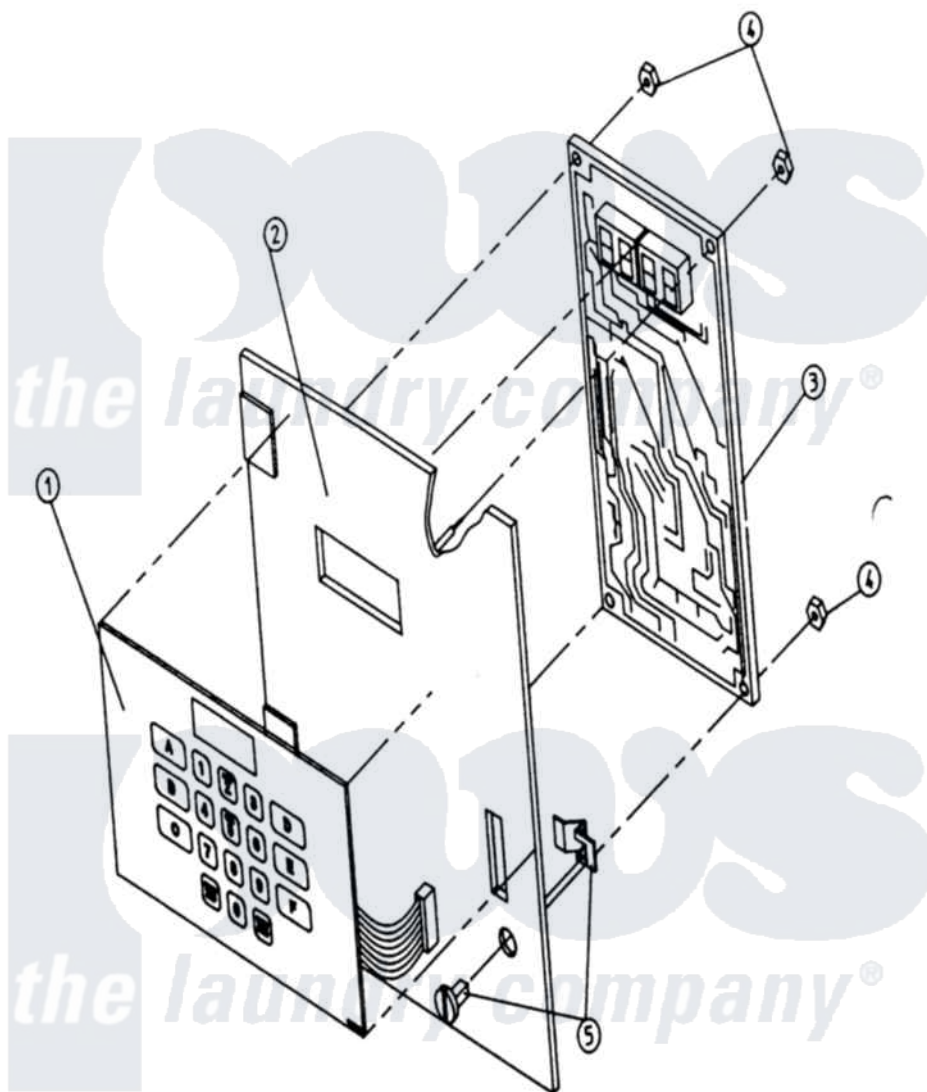

Maytag DG50PN1 02 - MICROPROCESSOR CONTROL PANEL (PN MODELS)

Maytag [Commercial Maytag DG50PN1 Dryer Parts](#) Parts Diagram 02 - MICROPROCESSOR CONTROL PANEL (PN MODELS)

[Click on the part number to view part](#)

Item	Original Part Number	Replaced By	Status	Part Description
000	W10124350		Not Available	ORDER PARTS FROM AMERICAN DRYER CORP AT 508-678-9000
001	A112535			LABEL ASSY., KEYBOARD (OPL) (ENGLISH)
002	A800057	W10146960		M.P. Contr
"	A800171		Not Available	CONTROL ASSEMBLY (COMPLETE) (INCL. ITEMS 1 THRU 5)
003	A137125		Not Available	CONTROLLER (PHASE 4 O.P.L.)
004	A152001	152001		8-32 X 3 8
005	A160005		Not Available	LATCH, SPRING TURN (2-PIECE) (CHECK LABEL ON COMPUTER CHIP)