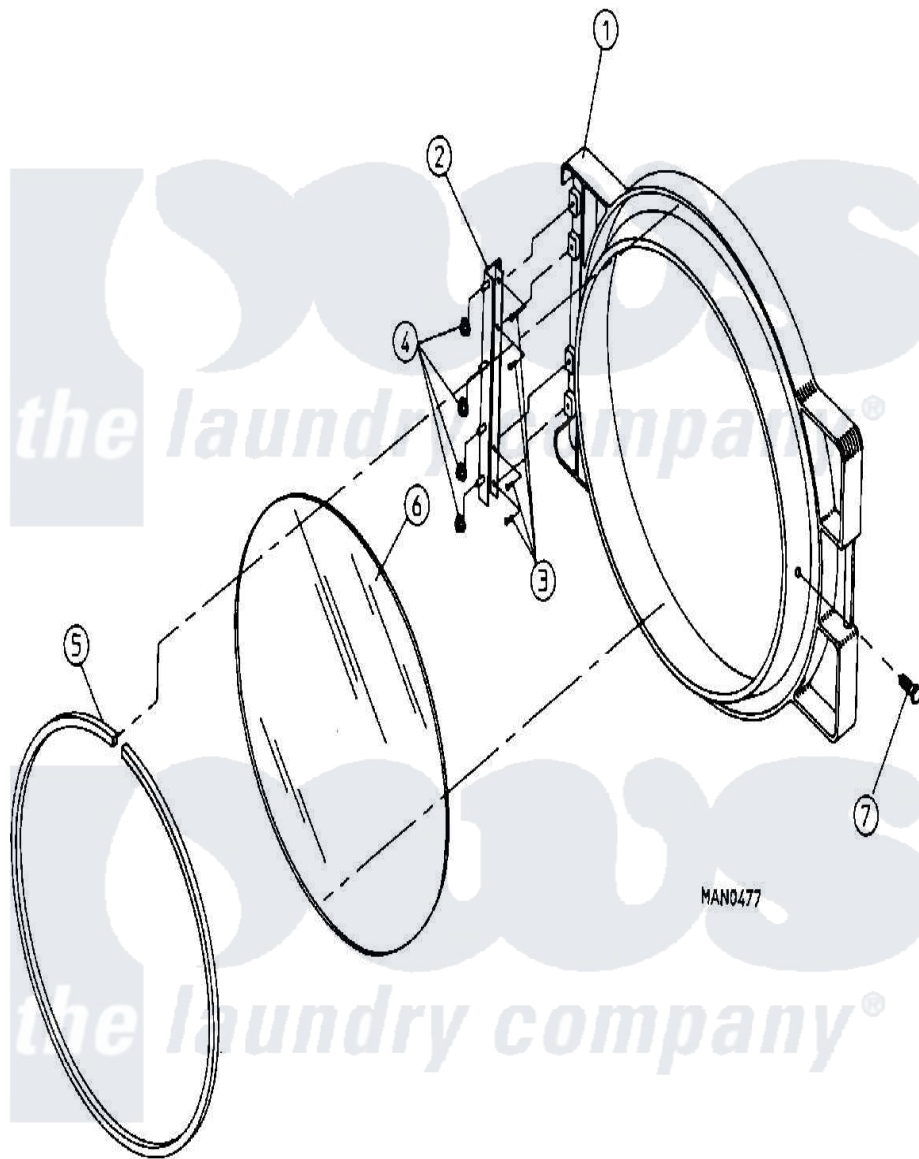

Maytag DG50PN1 05 - MAIN DOOR ASSEMBLY (LATCH TYPE DG30/50)

Maytag [Commercial Maytag DG50PN1 Dryer Parts](#) Parts Diagram 05 - MAIN DOOR ASSEMBLY (LATCH TYPE DG30/50)

[Click on the part number to view part](#)

Item	Original Part Number	Replaced By	Status	Part Description
000	W10124350		Not Available	ORDER PARTS FROM AMERICAN DRYER CORP AT 508-678-9000
001	A800287		Not Available	DOOR ASSY (ALM) (INCL 1,5,6, & 7)
"	A800288		Not Available	DOOR ASSEMBLY (WHT) (INCL. ILLUS. No.1 & 5 THRU 9)
002	A103050		Not Available	HINGE, DOOR
003	A150410	MC80MD		Elmntsurf
004	A152014	152014		1 4-20 Ser
005	A102350	W10149210		68 1 2 Do
006	A102210	102210		20 7 16 D
"	A170730	170730		10.3 Oz Cl
007	A150431	150431		10x7 16 D
"	A404500	WB22X55		Switch
"	A404502	404502		White 0.6