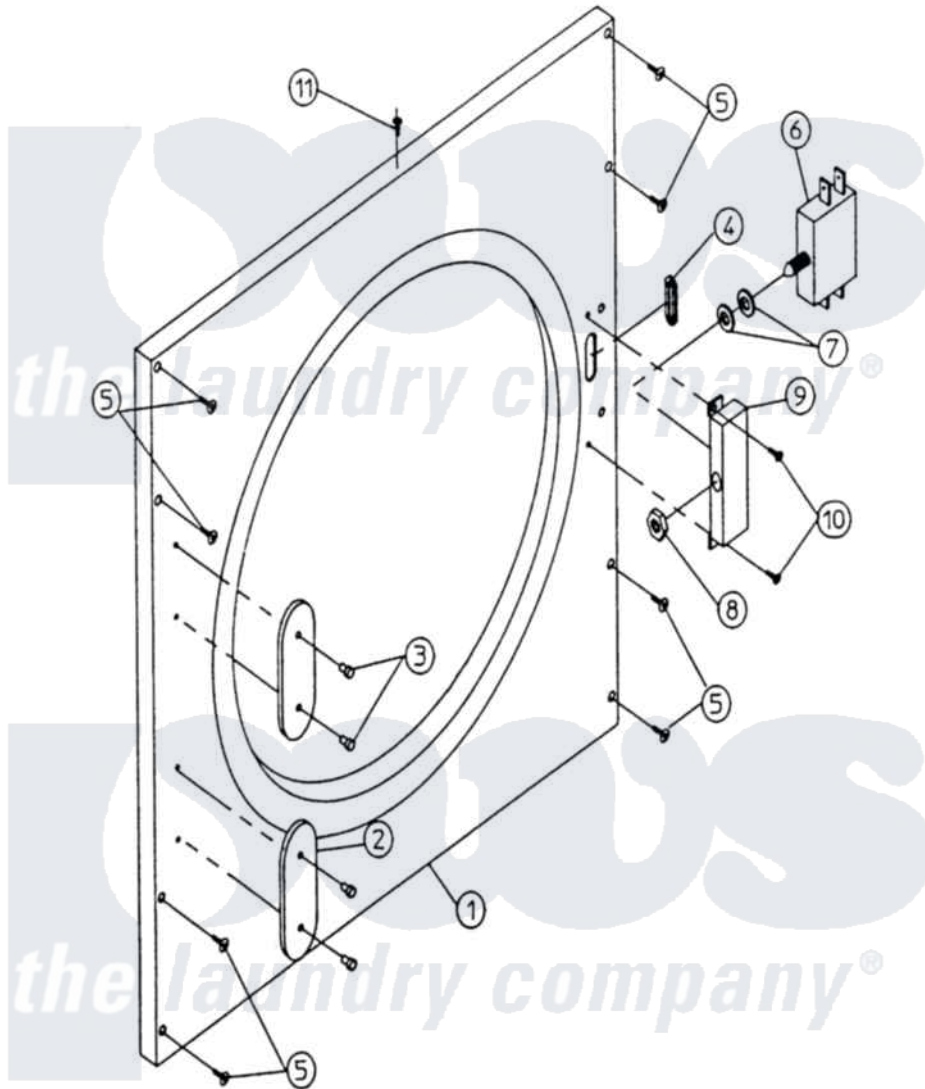

Maytag DG50PN1 06 - FRONT PANEL ASSY. (MAGNET TYPE-DG50/75)

Maytag [Commercial Maytag DG50PN1 Dryer Parts](#) Parts Diagram 06 - FRONT PANEL ASSY. (MAGNET TYPE-DG50/75)

[Click on the part number to view part](#)

Item	Original Part Number	Replaced By	Status	Part Description
000	W10124350		Not Available	ORDER PARTS FROM AMERICAN DRYER CORP AT 508-678-9000
001	A800368	W10147034		25-50- RH-
"	A800371	W10147035		25-50-RH I
"	A800373	W10147036		Ud-50-75 I
002	A313903		Not Available	STRIKER PAD (3 1/2" S.S.)
003	A154200	154200		5 32 RIVE
004	A121405	121405		Rubber Gro
005	A150415		Not Available	SCREW, CRIMPTITE (PH. RD.HD.) (No.10-16 X 1/2" PH. RD. HD.)
006	A137003	137003		Door Switch
007	A401551		Not Available	DOOR SWITCH SPACER/WASHER
008	A152003	152003		3 8-32 X 1
009	A313209	W10146841		Main DR SW
"	A870010	W10147883		Main Door