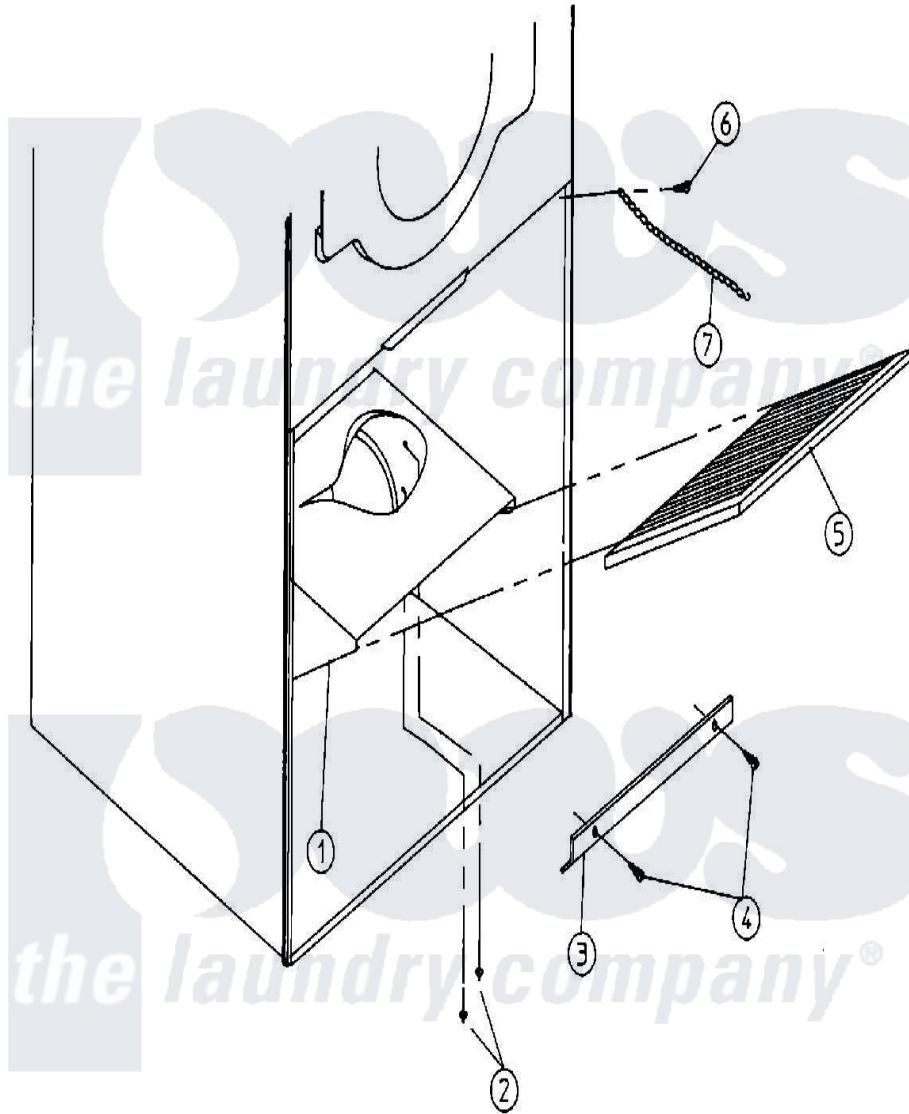

Maytag DG50PN1 08 - LINT TRAP ASSEMBLY(DG30/50)

Maytag Commercial Maytag DG50PN1 Dryer Parts Parts Diagram 08 - LINT TRAP ASSEMBLY(DG30/50)
 Click on the part number to view part

| Item | Original Part Number | Replaced By | Status | Part Description |
|------|----------------------|----------------------------|---------------|--|
| 000 | W10124350 | | Not Available | ORDER PARTS FROM AMERICAN DRYER CORP AT 508-678-9000 |
| 001 | A800402 | W10147050 | | 50-60 Lint |
| " | A800408 | W10147054 | | 30 LinT T |
| 002 | A154300 | 154300 | | 1 2 COTTE |
| 003 | A154200 | 154200 | | 5 32 RIVE |
| 004 | A150300 | 5307527001 | | Switch |
| 005 | A800501 | 800501 | | 50-60 Lint |
| " | A800503 | W10147061 | | 285-30-24- |
| 006 | A150419 | 150419 | | 6 X 1 2 T |
| 007 | A108120 | 108120 | | Chain For |
| " | A150413 | | Not Available | SCREW, CRIMPTITE (No.10-16 X 1/2" PH.) |