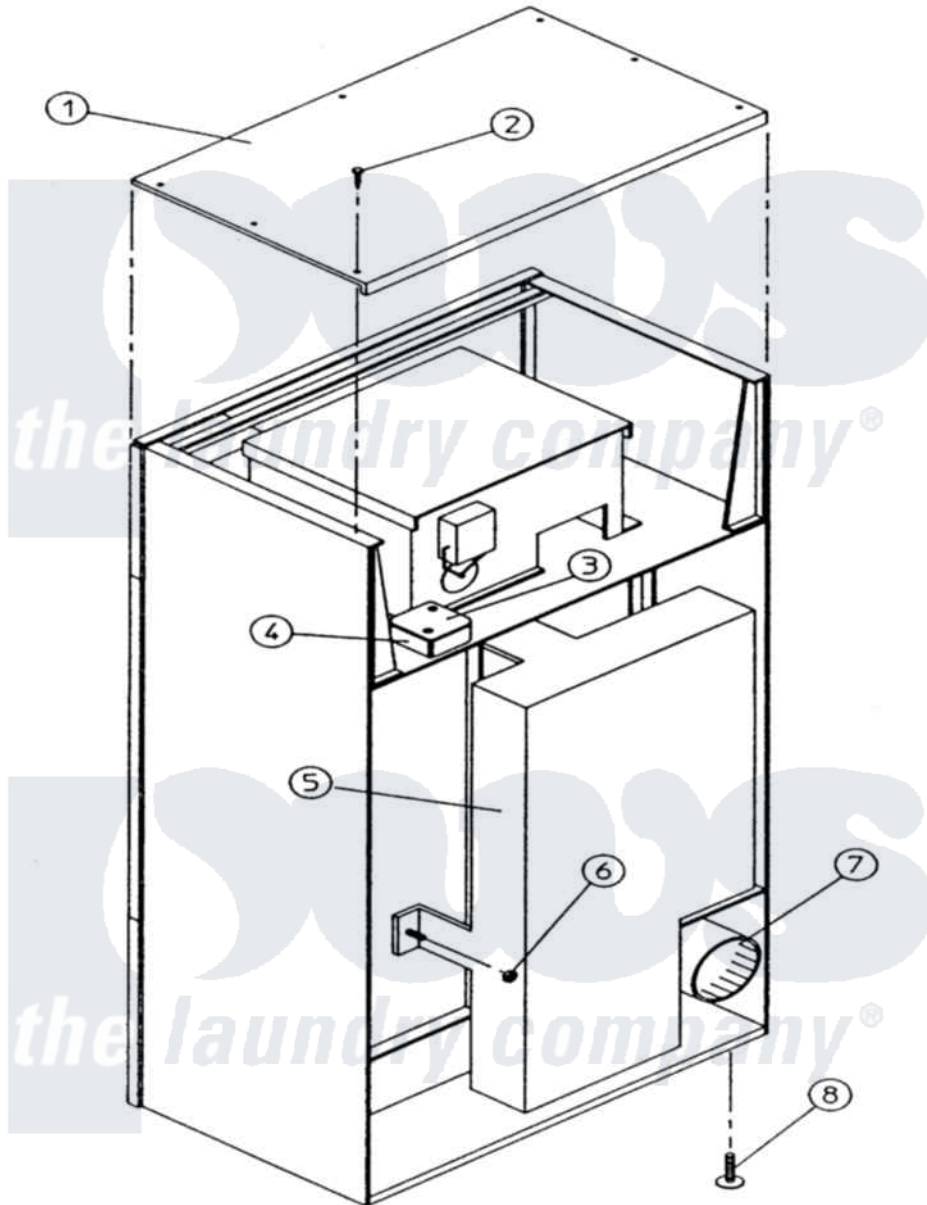

Maytag DG50PN1 17 - OUTER TOP/BACK GUARD ASSEMBLY(DG50/30)

Maytag Commercial Maytag DG50PN1 Dryer Parts Parts Diagram 17 - OUTER TOP/BACK GUARD ASSEMBLY(DG50/30)

[Click on the part number to view part](#)

Item	Original Part Number	Replaced By	Status	Part Description
000	W10124350		Not Available	ORDER PARTS FROM AMERICAN
001	A312511		Not Available	OUTER TOP ASSEMBLY
"	A312518	W10146831		Ad-50 Oute
002	A150300	5307527001		Switch
003	A121101		Not Available	JUNCTION BOX COVER ONLY
004	A121100	121100		4 JUNCTIO
005	A801521	801521		30-65 Back
006	A152014	152014		1 4-20 Ser
007	A880500	W10148009		6 Damper
"	A880501	W10148010		8 Diameter Dam
008	A103500	103500		LEVELING L